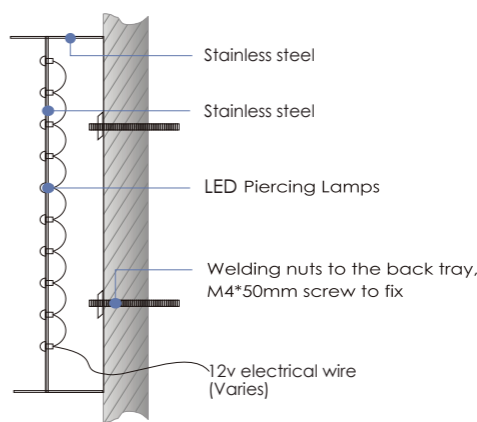

LED Bulbs Marquee Letters 3D-95

Material: 1mm stainless steel (304/316 grade) fabricated
Finish: Powder coated or Plating into metallic colour
Back: Stainless steel enclose PVC backing
Illumination: LED modules, 3,000k ~ 10,000k (Dimmer available at extra cost)
Installation: Installation template included stand-off bolts/screws or flush mounting
Power supply: 12v-240v Meanwell transformer/C-tick Certified
Colour/Size/Shape: Customized