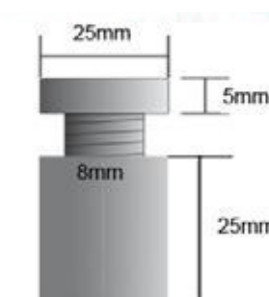

LB_Wall Bracket

Panel mounts

LB-Hanging Bars

Stainless Steel Panel Support

Item code: SPS1820

Item code: SPS1825

Item code: SPS1835

Item code: SPS2525