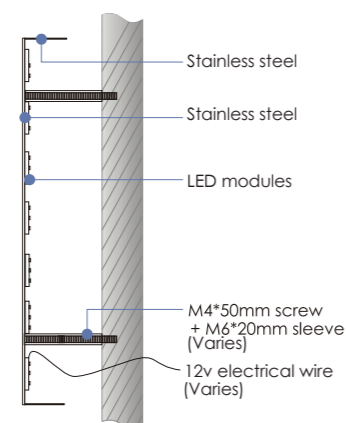

Stainless Steel Letters With LED Back Illumination 3D-1002

Face & Body: 1mm stainless steel (304/316 grade) fabricated
Options: Thickness 1mm/2mm/3mm, etc.
Finish: Plain silver, polished/brushed, electrical plated, powder coated, aged/rusty, UV printed, etc.
Back: Open/acrylic enclosed
Illumination: LED modules, 3,000k ~ 10,000k (Dimmer available at extra cost)
Installation: Installation template included, stand off bolts/screws
Power supply: 12v-240v Meanwell transformer/C-tick Certified
Colour/Size/Shape: Customized