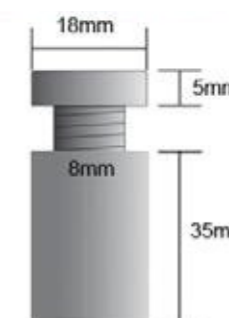

LB_Wall Bracket

Panel mounts

LB-Hanging Bars

Stainless Steel Panel Support

Item code: SPS1820

Item code: SPS1825

Item code: SPS1835

Item code: SPS2525