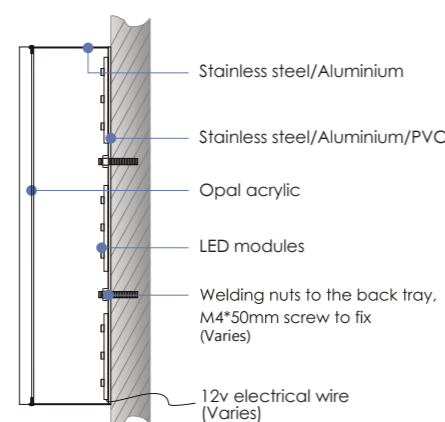

Face Illuminated Rimless LED Letters 3D-007

Face: 3mm / 4.5mm / 6mm Acrylic
Body: 1mm stainless steel (304/316 grade) fabricated/Aluminium
Thickness Option: 1mm / 2mm / 3mm
Finish: Plain silver, polished/ brushed, electrical plated, powder coated, digital printed, etc.
Back: Metal base /PVC backing
Illumination: LED modules, 3,000 ~ 10,000k (Dimmer available at extra cost)
Installation: Stand-off bolts/screws, or flush mounting
Power supply: 12v-240v Meanwell transformer/C-tick Certified
Colour/Size/Shape: Customized