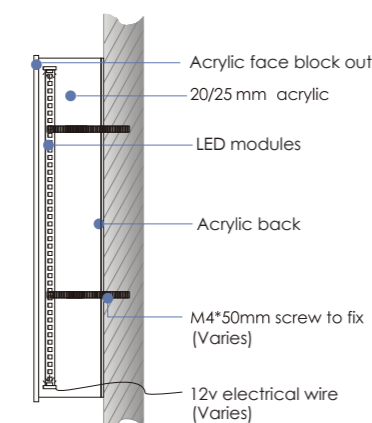

Back-illuminated Acrylic Letters 3D-026

Face: 3mm solid acrylic with block out with colour
Body: 3mm acrylic fabrication
Option: 25mm solid acrylic engraved
Finish: Glue sealed, 2 pac paint on face or plain colour acrylic/stainless steel face/UV PVC
Back: Enclosed with 3mm acrylic
Illumination: LED modules, 3,000k ~ 10,000k (Dimmer available at extra cost)
Installation: Installation template included, methods of screw fixing, flush mounting, etc.
Power supply: 12v-240v Meanwell transformer/C-tick Certified
Colour/Size/Shape: Customized