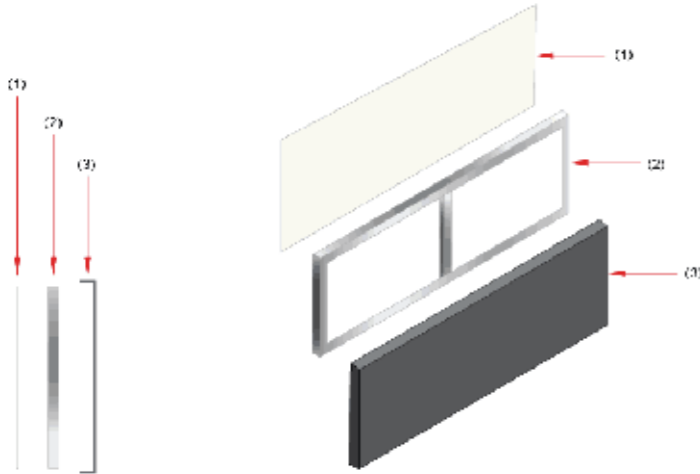

ACM Panel Wrapped Sign Boxes

Aluminium fascia with logo printed and applied to the face of the sign in either flat, raised or 3D lettering.

Folded return edge to be wrapped on steel frame with V-groove cut. Screwed from the side with no visible fixing on face.