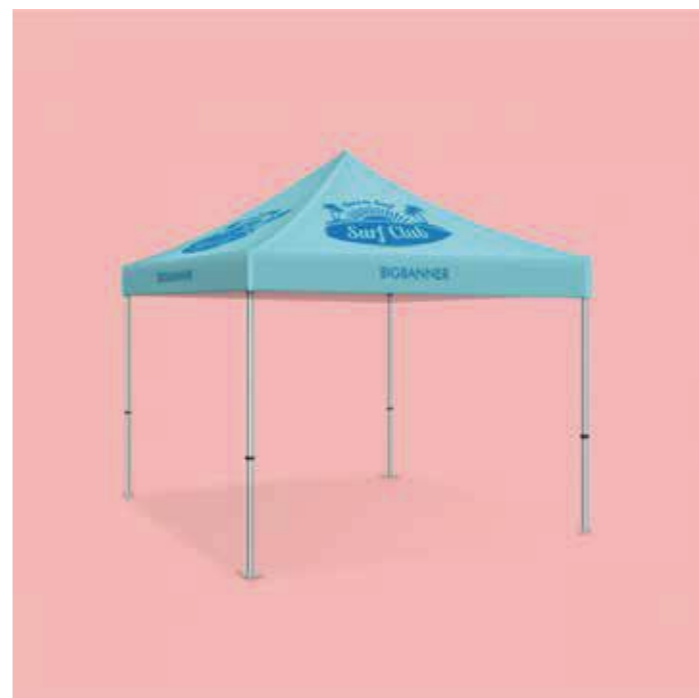

Commercial Marquees

Product	Size	Canopy Only	Hardware Only (frame, bag, wheels)	Canopy & Frame	Canopy & Frame, S/S Back Wall	Canopy & Frame, S/S Back Wall, S/S HALF Left & Right Walls	Canopy & Frame, S/S Back Wall, S/S FULL Left & Right Walls
Marquee	3x3m	$400	$350 (X) $450 (M)	$750	$950	$1,200	$1,350
	3x6m	$650	$500 (X) $800 (M)	$1,150	$1,800	$2,300	$2,500

Additional print:
3x3 TOP @ $400 each, SS Full Wall @ $300 each, DS Full Wall @ $480 each, SS Half Wall $150 each, DS Half Wall $240 each
3x6 TOP @ $650 each, SS Full Back Wall @ $650 each, DS Full Back Wall @ $1450 each, Side Wall refers to 3x3

WARNING

Please ensure the Gazebo is secured properly to the ground using Sand Bags or Tent Pegs when used outdoors. Windy weather can tip the Gazebo causing fractures or breaks in the legs of the frame if not secured properly.