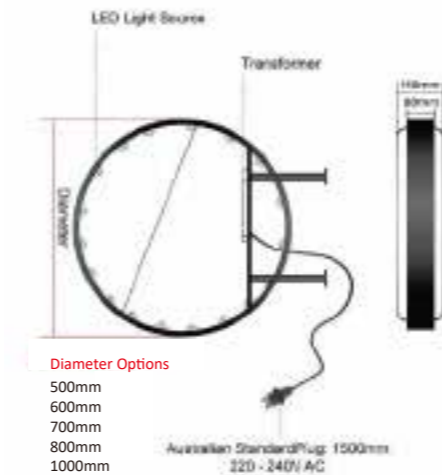

Size	Hardware Only	With Printing
500mmD	$530	$690
600mmD	$590	$710
700mmD	$630	$750
800mmD	$690	$800

- **Frames:** Extruded aluminium with black powder coating
- **Face:** 3mm thick vacuum foamed opal acrylic face, double sided
- **Light source:** Side lighting LEDs, cool white
- Exterior and interior use
- Comes with brackets ready to be fitted on to wall or ceiling, plug and play