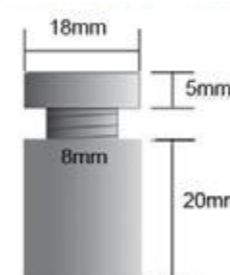

LB_Wall Bracket

Panel mounts

LB-Hanging Bars

Stainless Steel Panel Support

Item code: SPS1820

Item code: SPS1825

Item code: SPS1835

Item code: SPS2525