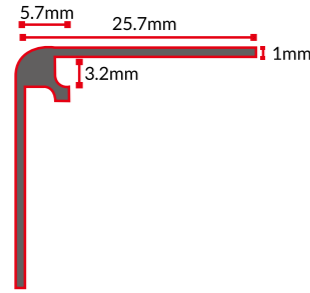

Panel Trims & Joiners

PROFILE A. TRIMS

CPT-IN-A1