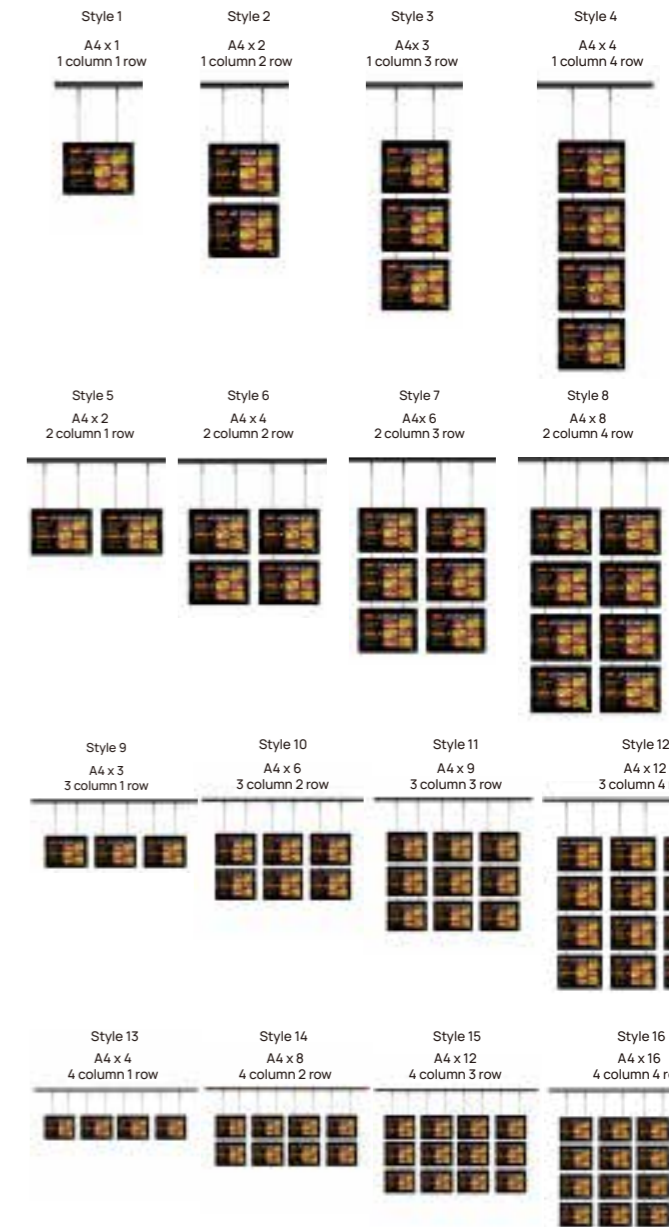

Real Estate LED Lightbox A4 Size

Real Estate LED Lightbox A4 Size Price List				
	QTY	STYLE	SIZE	PRICE
Style 1	1	1 Column 1 Row	A4	$200
Style 2	2	1 Column 2 Row	A4	$295
Style 3	3	1 Column 3 Row	A4	$395
Style 4	4	1 Column 4 Row	A4	$485
Style 5	5	2 Column 1 Row	A4	$315
Style 6	6	2 Column 2 Row	A4	$525
Style 7	7	2 Column 3 Row	A4	$700
Style 8	8	2 Column 4 Row	A4	$895
Style 9	9	3 Column 1 Row	A4	$495
Style 10	10	3 Column 2 Row	A4	$775
Style 11	11	3 Column 3 Row	A4	$1080
Style 12	12	3 Column 4 Row	A4	$1350
Style 13	13	4 Column 1 Row	A4	$590
Style 14	14	4 Column 2 Row	A4	$980
Style 15	15	4 Column 3 Row	A4	$1395
Style 16	16	4 Column 4 Row	A4	$1795