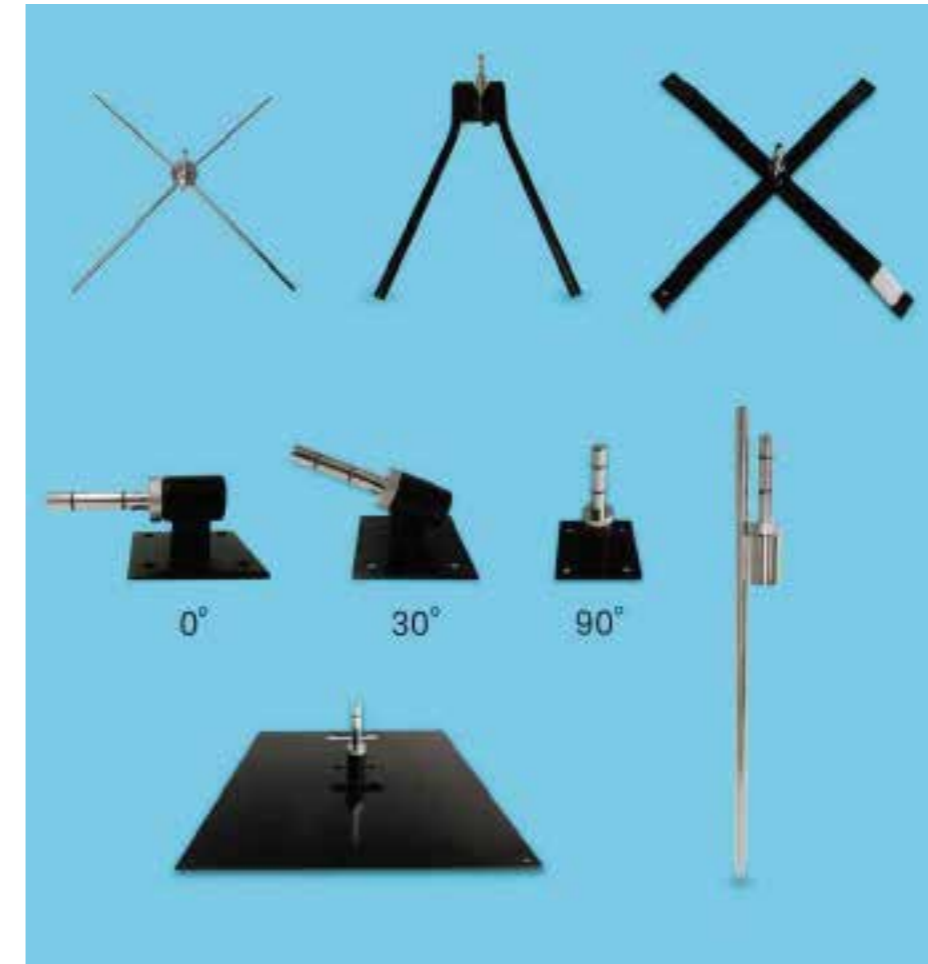

Flag Banners/Flag Bases

Spike Base	$25
Silver Fold Base	$45
Black Cross Base	$45
V-shape Car Tyre Base	$50
Wall Brackets	$25
5kg Heavy Duty Square Base	$50
10kg Heavy Duty Square Base	$65
Water Bag	$10
Silver Fold Base + Water Bag	$55
Black Cross Base + Water Bag	$55