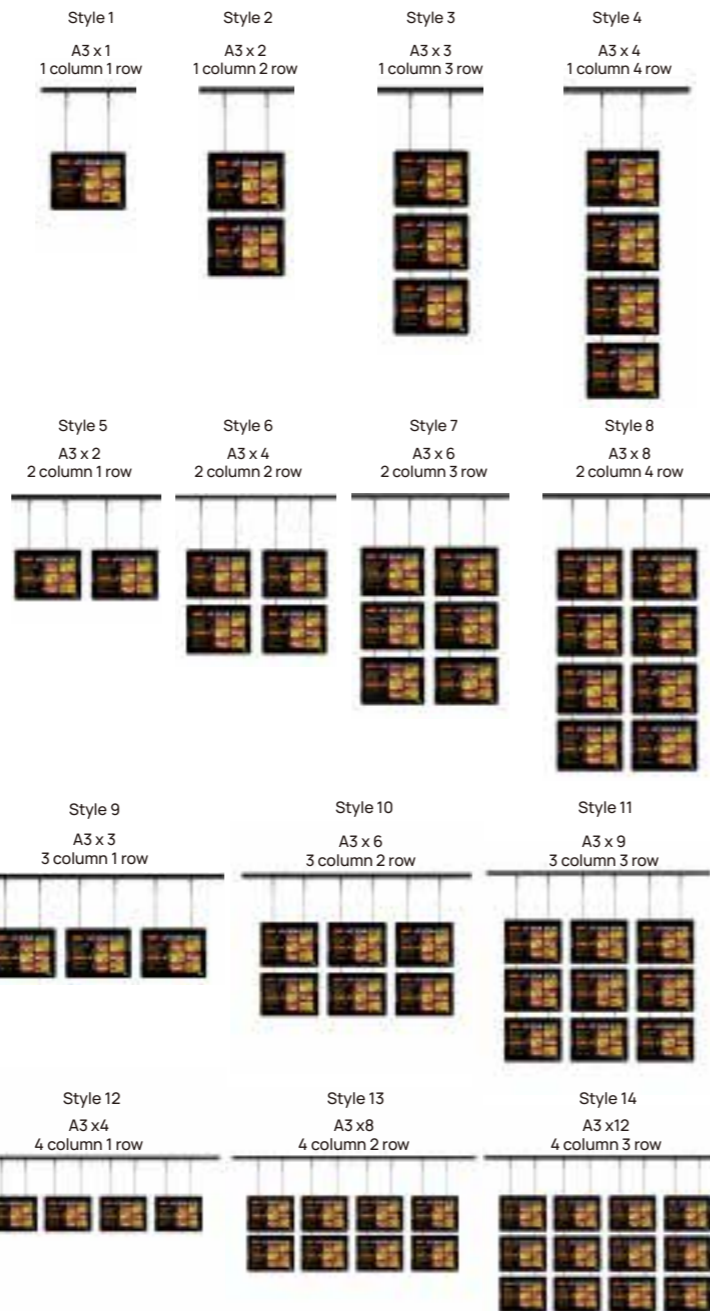

Real Estate LED Lightbox A3 Size

Real Estate LED Lightbox A3 Size Price List				
	QTY	STYLE	SIZE	PRICE
Style 1	1	1 Column 1 Row	A3	$210
Style 2	2	1 Column 2 Row	A3	$345
Style 3	3	1 Column 3 Row	A3	$465
Style 4	4	1 Column 4 Row	A3	$600
Style 5	2	2 Column 1 Row	A3	$375
Style 6	4	2 Column 2 Row	A3	$590
Style 7	6	2 Column 3 Row	A3	$880
Style 8	8	2 Column 4 Row	A3	$1145
Style 9	3	3 Column 1 Row	A3	$580
Style 10	6	3 Column 2 Row	A3	$980
Style 11	9	3 Column 3 Row	A3	$1400
Style 12	4	4 Column 1 Row	A3	$765
Style 13	8	4 Column 2 Row	A3	$1310
Style 14	12	4 Column 3 Row	A3	$1850