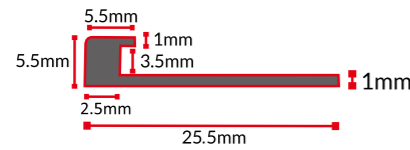

Panel Trims & Joiners

PROFILE A. TRIMS

CPT-IN-A1

Reference	Description	Length	Colour
CPT-IN-A1	Internal Corner Joiner	4m	Aluminium

CPT-IN-A2

Reference	Description	Length	Colour
CPT-IN-A2	External Corner Joiner	4m	Aluminium*

CPT-IN-A3

Reference	Description	Length	Colour
CPT-IN-A3	Trim	4m	Aluminium

CPT-IN-A4

Reference	Description	Length	Colour
CPT-IN-A4	Joiner	4m	Aluminium

REFERENCE	DESCRIPTION	ALLOWANCE	COLOUR	PRICE
CPT-IN-A1-16	Internal Corner Joiner	1.8mm	Aluminium	$45.00
CPT-IN-A2-16	External Corner Joiner	1.8mm	Aluminium	$45.00
CPT-IN-A3-16	Trim	1.8mm	Aluminium	$45.00
CPT-IN-A4-16	Joiner	1.8mm	Aluminium	$45.00

REFERENCE	DESCRIPTION	ALLOWANCE	COLOUR	PRICE
CPT-IN-A1-20	Internal Corner Joiner	2.5mm	Aluminium	$45.00
CPT-IN-A2-20	External Corner Joiner	2.5mm	Aluminium	$45.00
CPT-IN-A3-20	Trim	2.5mm	Aluminium	$45.00
CPT-IN-A4-20	Joiner	2.5mm	Aluminium	$45.00

REFERENCE	DESCRIPTION	ALLOWANCE	COLOUR	PRICE
CPT-IN-A1-30	Internal Corner Joiner	3.5mm	Aluminium	$45.00
CPT-IN-A2-30	External Corner Joiner	3.5mm	Aluminium*	$45.00
CPT-IN-A3-30	Trim	3.5mm	Aluminium	$45.00
CPT-IN-A4-30	Joiner	3.5mm	Aluminium	$45.00

REFERENCE	DESCRIPTION	ALLOWANCE	COLOUR	PRICE
CPT-IN-A1-40	Internal Corner Joiner	4.5mm	Aluminium	$55.00
CPT-IN-A2-40	External Corner Joiner	4.5mm	Aluminium	$55.00
CPT-IN-A3-40	Trim	4.5mm	Aluminium	$55.00
CPT-IN-A4-40	Joiner	4.5mm	Aluminium	$55.00

• AVAILABLE IN 4 METRE LENGTHS •

Acrylic & ACP Cutting Service

From $5.00

Please send your cutting diagram to sales@bigbanner.com.au

How to calculate your cut

Example:

Total cuts: 5

Quote for price