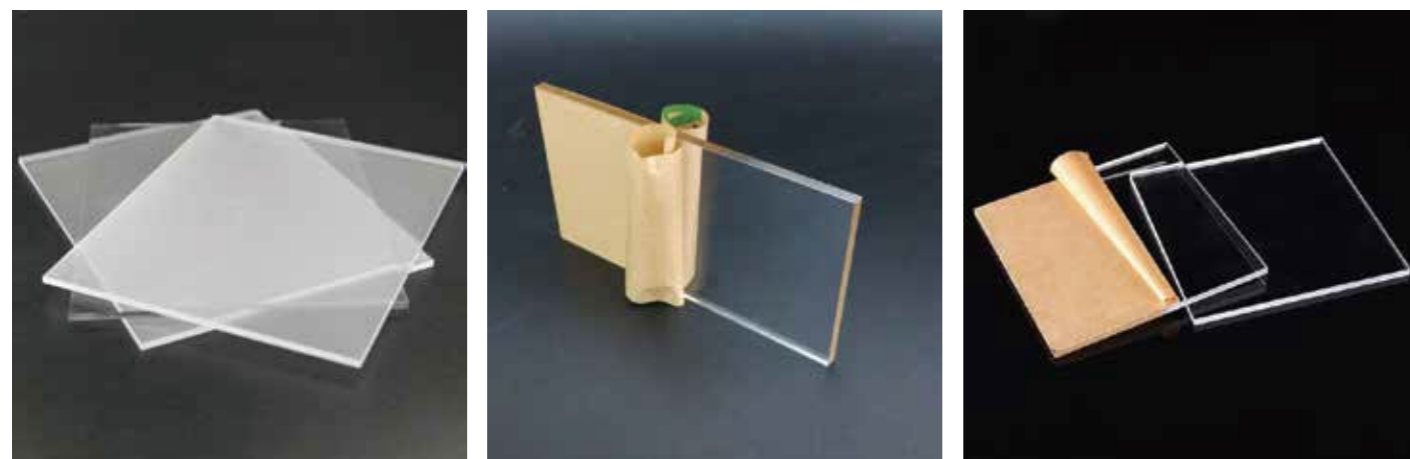

Cast Acrylic Panel - Clear

Reference	Size	Colour	Cover	Price
UNI-CCPE000-24-2	2440 x 1220mm x 2mm	Clear	PE	$85
UNI-CCPE000-24-2.8	2440 x 1220mm x 2.8mm	Clear	PE	$115
UNI-CCPE000-24-3	2440 x 1220mm x 3mm	Clear	PE	$125
UNI-CCPE000-24-4.5	2440 x 1220mm x 4.5mm	Clear	PE	$175
UNI-CCPE000-24-6	2440 x 1220mm x 6mm	Clear	PE	$245
UNI-CCPE000-24-10	2440 x 1220mm x 10mm	Clear	PE	$365
UNI-CCPE000-30-3	3000 x 1500mm x 3mm	Clear	PE	$185
UNI-CCPE000-30-4.5	3000 x 1500mm x 4.5mm	Clear	PE	$275
UNI-CCPE000-30-6	3000 x 1500mm x 6mm	Clear	PE	$375

Reference	Size	Colour	Cover	Price
UNI-CCPM000-24-3	2440 x 1220mm x 3mm	Clear	PAPER	$125
UNI-CCPM000-24-4.5	2440 x 1220mm x 4.5mm	Clear	PAPER	$175
UNI-CCPM000-24-6	2440 x 1220mm x 6mm	Clear	PAPER	$245
UNI-CCPM000-24-8	2440 x 1220mm x 8mm	Clear	PAPER	$335
UNI-CCPM000-24-10	2440 x 1220mm x 10mm	Clear	PAPER	$365
UNI-CCPM000-24-12	2440 x 1220mm x 12mm	Clear	PAPER	$499
UNI-CCPM000-24-15	2440 x 1220mm x 15mm	Clear	PAPER	$645

Reference	Size	Colour	Cover	Price
UNI-CCPM000SST-24-2	2440 x 1220mm x 2mm	Satin-Clear	PAPER	$90
UNI-CCPM000SST-24-3	2440 x 1220mm x 3mm	Satin-Clear	PAPER	$135
UNI-CCPM000SST-24-4.5	2440 x 1220mm x 4.5mm	Satin-Clear	PAPER	$180
UNI-CCPM000SST-24-6	2440 x 1220mm x 6mm	Satin-Clear	PAPER	$250

Reference	Size	Colour	Cover	Price
UNI-CCPM000DST-24-3	2440 x 1220mm x 3mm	Satin-Satin	PAPER	$135
UNI-CCPM000DST-24-4.5	2440 x 1220mm x 4.5mm	Satin-Satin	PAPER	$180
UNI-CCPM000DST-24-6	2440 x 1220mm x 6mm	Satin-Satin	PAPER	$250
UNI-CCPM000DST-24-8	2440 x 1220mm x 8mm	Satin-Satin	PAPER	$365