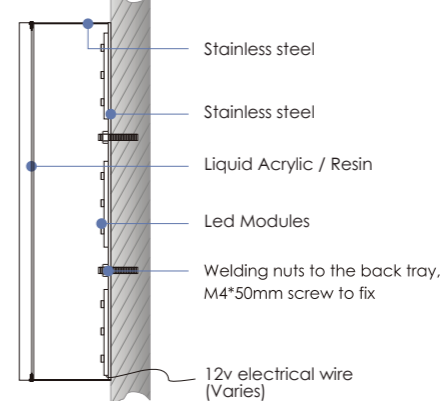

LED Rimless Resin Letters 3D-Resin

Face: 8mm-10mm Liquid acrylic / resin
Body: 1mm 304 grade stainless steel fabricated (Option: 316 Marine Grade)
Back: Metal base
Finish: Plain silver, polished / brushed, electrical plated
Illumination: LED modules, 3,000k ~ 10,000k (Dimmer available at extra cost)
Installation: Installation template included, flush mounting/ stand-off
Power supply: 12v-240v Meanwell transformer/C-tick Certified
Colour/Size/Shape: Customized