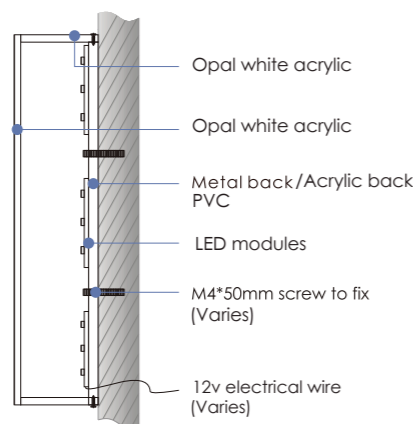

3D Signage

Acrylic Fabricated LED Channel Letters 3D-027

Face & Body: Acrylic fabrication/20mm opal acrylic engraved
Finish: Glue sealed, 2 pac paint on face or plain colour acrylic/stainless steel face/UV PVC
Back: Enclosed with 3mm acrylic or metal panel
Illumination: LED modules, 3,000k ~ 10,000k (Dimmer available at extra cost)
Installation: Installation template included, methods of screw fixing, adhesive, etc.
Power supply: 12v-240v Meanwell transformer/C-tick Certified
Colour/Size/Shape: Customized