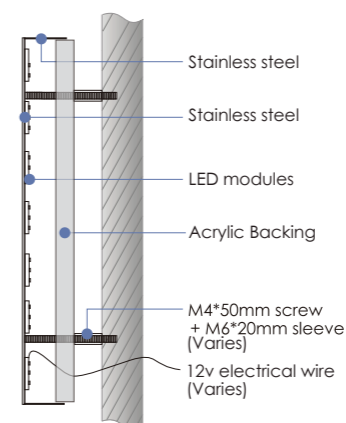

Metal Fabricated Letters with Acrylic Base 3D-006

Material: 1mm stainless steel (304/316 grade) fabricated
Options: Thickness 1mm/2mm/3mm, etc.
Face: Polished mirror stainless steel
Options: brushed, aged copper, powder coated, UV, etc.
Illumination: LED modules, 3,000k ~ 10,000k (Dimmer available at extra cost)
Installation: Installation template included, stand-off bolts/screws or flush mounting
Power supply: 12v-240v Meanwell transformer/C-tick Certified
Colour/Size/Shape: Customized