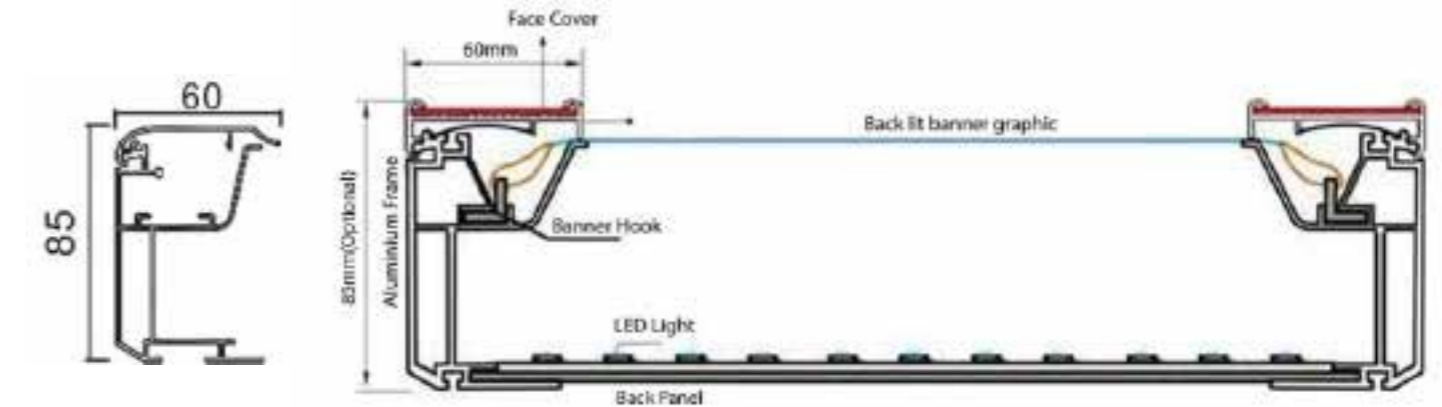

Thickness options: 40mm, 60mm, 80mm, 120mm, etc.

Fabric Light Boxes (80mmD)		
SKU	SIZE	PRICE
FLB-01	900x1200mm	\$500
FLB-01	800x2400mm	\$780
FLB-01	1000x3000mm	\$1150
FLB-01	2100x4000mm	\$2800

Aluminium Outdoor Flexface Light Box