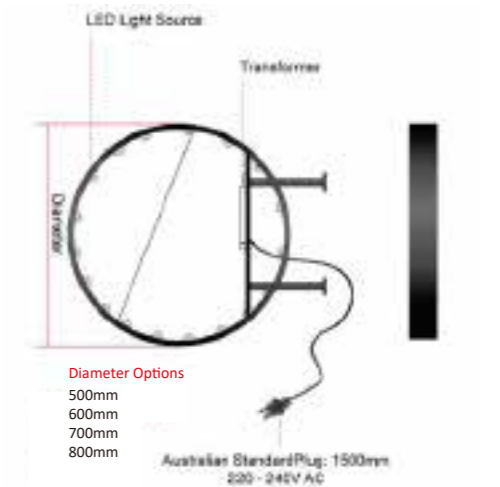

Round Light Box

Double Sided Aluminum Blade Sign | Single Post

LB-RD-SP

Size	Hardware Only	With Printing
500mmD	\$570	\$690
600mmD	\$630	\$750
700mmD	\$690	\$810
800mmD	\$790	\$940

- **Frames:** Extruded aluminium with black powder coating.
- **Face:** 3mm/4.5mm thick flat opal acrylic face, double sided
- **Light source:** Side lighting LEDs, cool white
- Exterior and interior use
- Come with single post ready to be fitted on to wall or ceiling, plug and play

Double-sided Aluminum Blade Sign | Circle Light Box

LB-RD-FLAT

Size	Hardware Only	With Printing
500mmD	\$570	\$690
600mmD	\$630	\$750
700mmD	\$690	\$810
800mmD	\$790	\$940
1000mmD	\$980	\$1180
1200mmD	\$1400	\$1680