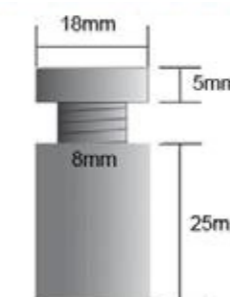

LB_Wall Bracket

Panel mounts

LB-Hanging Bars

Stainless Steel Panel Support

Item code: SPS1820

Item code: SPS1825

Item code: SPS1835

Item code: SPS2525