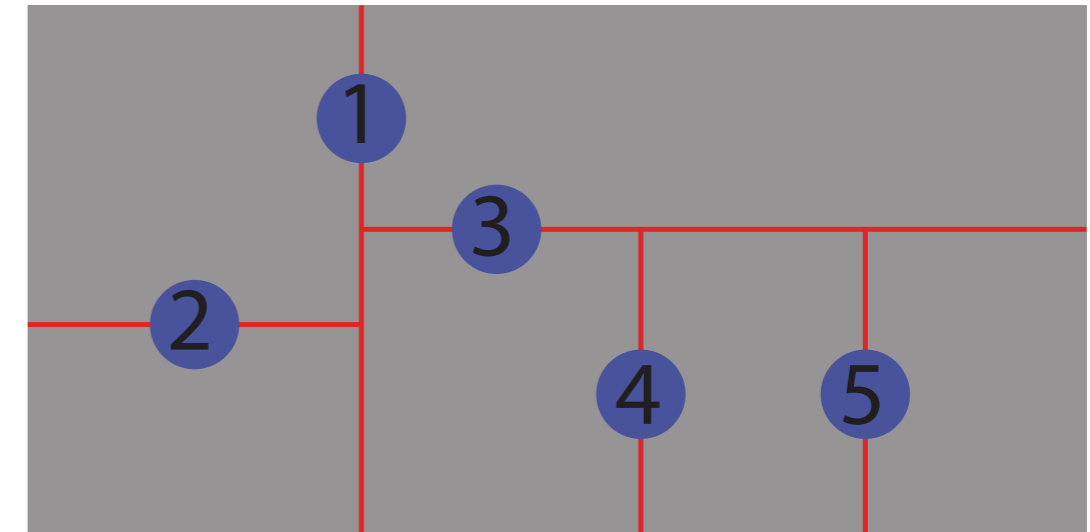

• AVAILABLE IN 4 METRE LENGTHS •

Acrylic & ACP Cutting Service

From \$5.00

Please send your cutting diagram to sales@bigbanner.com.au

How to calculate your cut

Example:

Total cuts: 5

Quote for price