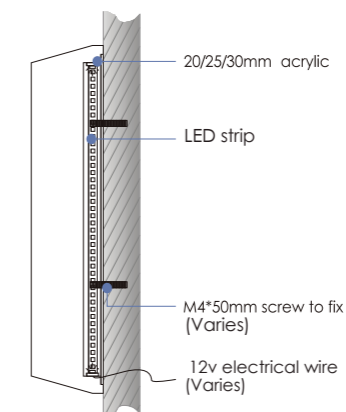

3D Signage

Engraved Acrylic Letters with LED Illumination Mini-L

Face & Body: 25mm/20mm solid acrylic engraved
Lighting method: Face + rear side illumination, side block out (colour painted TBC)
Back: 3mm/5mm/7mm acrylic back with illumination
Illumination: LED modules, 3,000k ~ 10,000k (Dimmer available at extra cost)
Installation: Installation template included, stand-off bolts/screws or flush mounting
Power supply: 12v-240v Meanwell transformer/C-tick Certified
Colour/Size/Shape: Customized