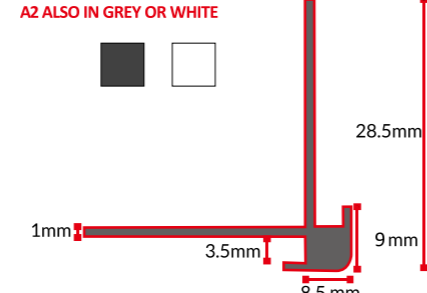

Panel Trims & Joiners

PROFILE A. TRIMS

CPT-IN-A1

Reference	Description	Length	Colour
CPT-IN-A1	Internal Corner Joiner	4m	Aluminium

CPT-IN-A2

Reference	Description	Length	Colour
CPT-IN-A2	External Corner Joiner	4m	Aluminium*