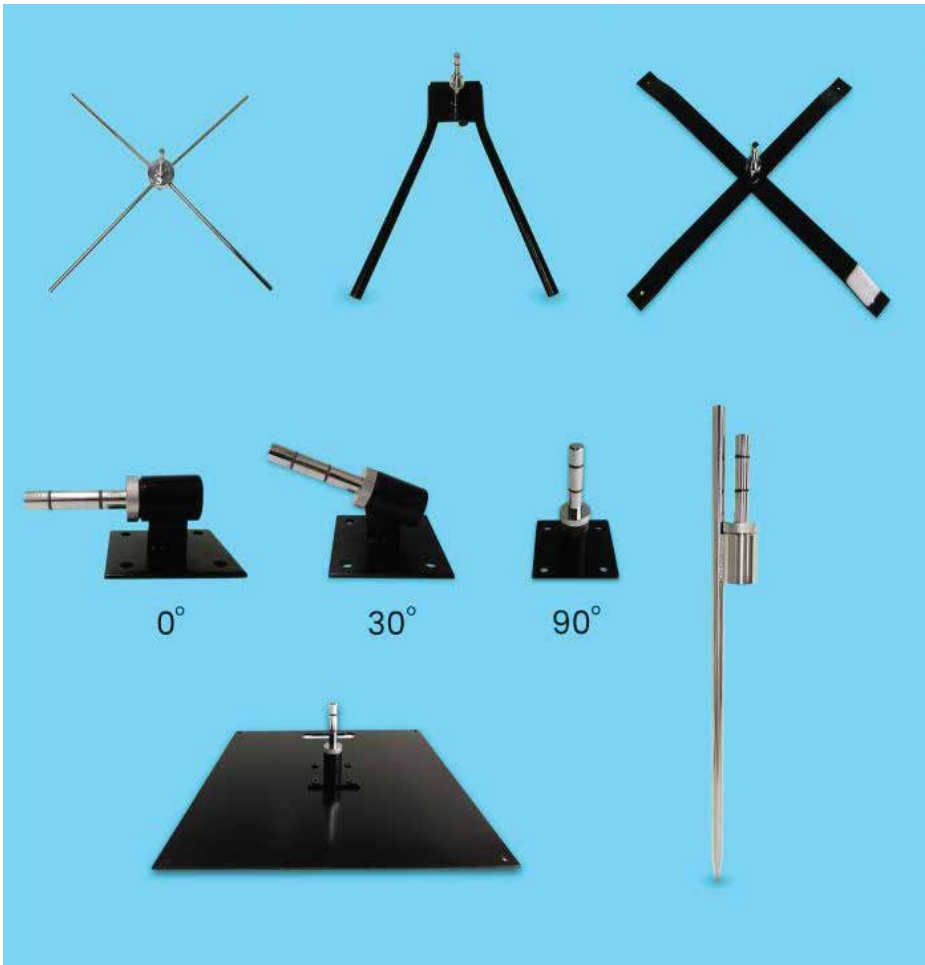

Flag Banners/Flag Bases

Product	Price
Spike Base	$25
Silver Foldable Base	$45*
Black Cross Base	$45*
V-shape Car Tyre Base	$50
Wall Brackets (0°, 30°, 90°)	$25
5kg Heavy Duty Square Base	$50*
10kg Heavy Duty Square Base	$65*
Water Bag	$10
Silver Fold Base + Water Bag	$55
Black Cross Base + Water Bag	$55