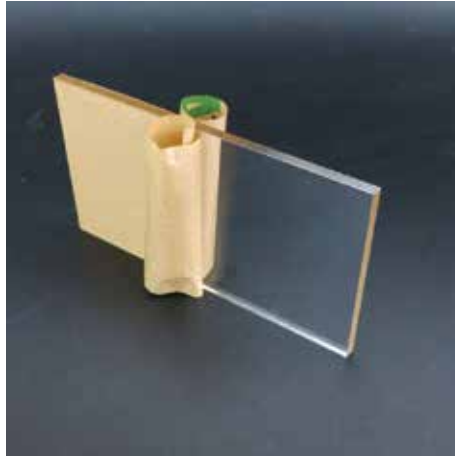

Cast Acrylic Panel - Clear

CAST Clear Acrylic Sheet | Perspex Panel UV Acrylic Plastic Fabrications 2-30mm

UNI-000

Cast Acrylic Clear
PE Marking
UNI-CCPE000