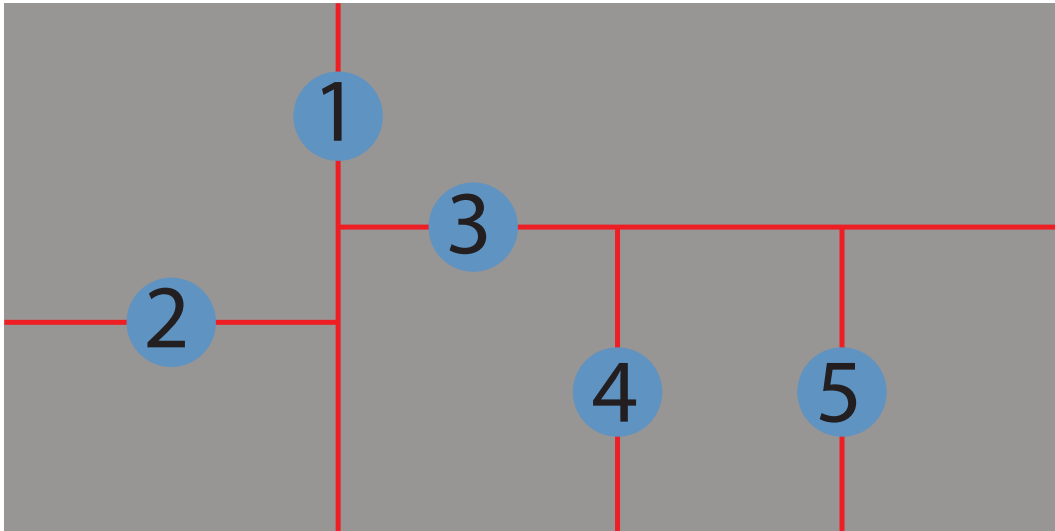

# Acrylic & ACP Cutting Service

**From \$5.00**

Please send your cutting diagram to [sales@bigbanner.com.au](mailto:sales@bigbanner.com.au)

How to calculate your cut

**Example:**

Total cuts: 5

Quote for price