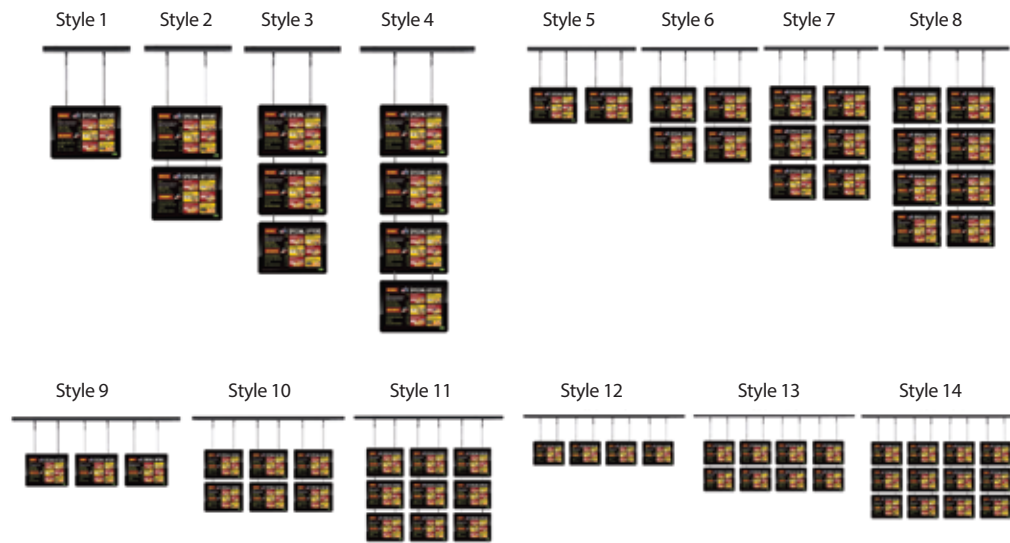

Style	Price
Style 1	$210
Style 2	$345
Style 3	$465
Style 4	$600
Style 5	$375
Style 6	$595
Style 7	$880
Style 8	$1145
Style 9	$580
Style 10	$980
Style 11	$1400
Style 12	$765
Style 13	$1310
Style 14	$1850