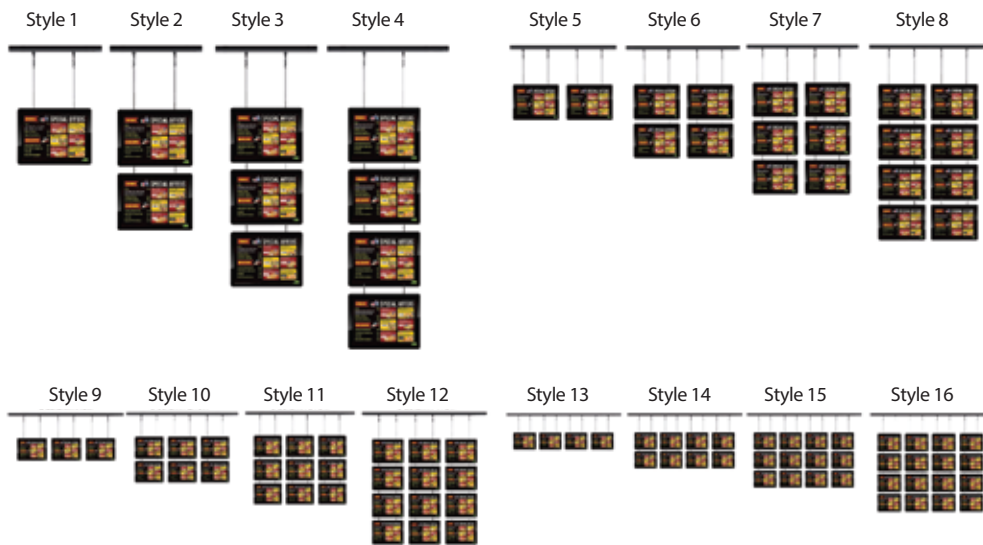

Style	Price
Style 1	$200
Style 2	$295
Style 3	$395
Style 4	$485
Style 5	$315
Style 6	$525
Style 7	$700
Style 8	$895
Style 9	$495
Style 10	$775
Style 11	$1080
Style 12	$1350
Style 13	$590
Style 14	$980
Style 15	$1395
Style 16	$1795