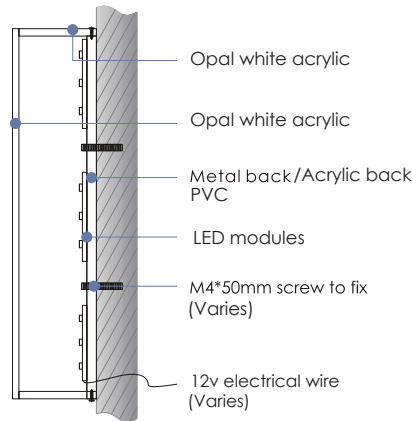

3D Signage

Acrylic Fabricated LED Channel Letters 3D-027

Face & Body: Acrylic fabrication/20mm opal acrylic engraved
Finish: Glue sealed, 2 pac paint on face or plain colour acrylic/stainless steel face/UV PVC
Back: Enclosed with 3mm acrylic or metal panel
Illumination: LED modules, 3,000k ~ 10,000k (Dimmer available at extra cost)
Installation: Installation template included, stand-off bolts/screws or flush mounting
Power supply: 12v-240v Meanwell transformer/C-tick Certified
Colour/Size/Shape: Customized