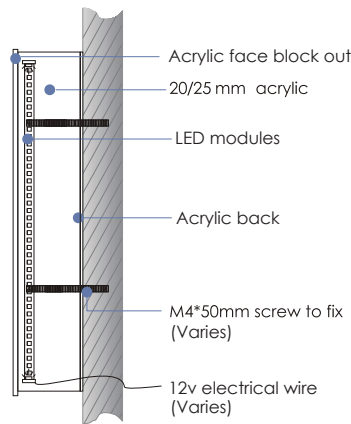

Back-illuminated Acrylic Letters 3D-026

Face: 3mm solid acrylic block out with colour
Body: 3mm acrylic fabrication
Option: 25mm solid acrylic engraved
Finish: Glue sealed, 2 pac paint on face or plain colour acrylic/stainless steel face/UV PVC
Back: Enclosed with 3mm acrylic
Illumination: LED modules, 3,000k ~ 10,000k (Dimmer available at extra cost)
Installation: Installation template included, stand-off bolts/screws or flush mounting
Power supply: 12v-240v Meanwell transformer/C-tick Certified
Colour/Size/Shape: Customized