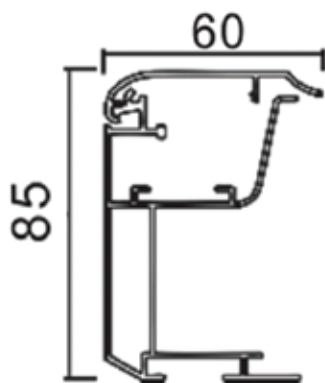

- Aluminum Frame LED light box, known as flex face light box, suitable for outdoor back-lit vinyl banner, can be assembled easily in house or on site for installation.
- Minimum package size compare to traditional light box. Cost effective and easy to handle.
- Great choice for large scale light boxes over 3 meters.

Size	Price
500 x 2000 x 85mmD	$900
600 x 2400 x 85mmD	$1250
800 x 3000 x 85mmD	$1950