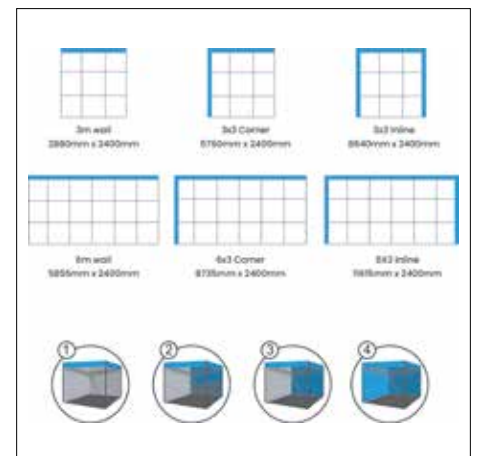

SSF Size	Velcro Edge-Hook Side	Velcro Hook Sewing+Loop Side
2880 x 2400mmH	$490	$520
5760 x 2440mmH	$885	$950
5855 x 2400mmH	$885	$950
8640 x 2440mmH	$1150	$1250
8735 x 2440mmH	$1150	$1250
11615 x 2400mmH	$1650	$1800
2990 x 300mmH (Header)	$150	$170