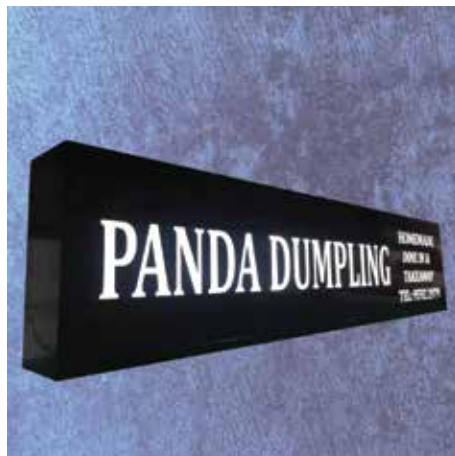

Single-sided LED Light Box Square

LB-SS-L

LB-SS-S Size	Hardware Only	With Printing	LB-SS-L Size	Hardware Only	With Printing
500 x 400mm	$485	$585	1200 x 400mm	$650	$810
500 x 500mm	$505	$505	1200 x 500mm	$690	$850
600 x 400mm	$495	$605	1200 x 600mm	$730	$890
600 x 500mm	$515	$625	1200 x 700mm	$765	$925
600 x 600mm	$535	$645	1200 x 800mm	$805	$945
700 x 400mm	$545	$665	1200 x 1200mm	$1020	$1150
700 x 500mm	$575	$695	1500 x 400mm	$870	$1070
700 x 600mm	$610	$730	1500 x 500mm	$915	$1115
700 x 700mm	$645	$765	1500 x 600mm	$960	$1160
800 x 400mm	$575	$705	1500 x 700mm	$1000	$1200
800 x 500mm	$605	$735	1500 x 800mm	$1050	$1250
800 x 600mm	$640	$770	1800 x 400mm	$1050	$1270
800 x 700mm	$675	$805	1800 x 500mm	$1100	$1320
800 x 800mm	$705	$835	1800 x 600mm	$1155	$1375
900 x 400mm	$595	$735	1800 x 700mm	$1210	$1430
900 x 500mm	$630	$770	1800 x 800mm	$1265	$1485
900 x 600mm	$660	$800	2000 x 400mm	$1265	$1505
900 x 700mm	$695	$835	2000 x 500mm	$1320	$1560
900 x 800mm	$730	$870	2000 x 600mm	$1375	$1615
900 x 900mm	$760	$900	2000 x 700mm	$1430	$1650
1000 x 400mm	$630	$770	2000 x 800mm	$1485	$1525
1000 x 500mm	$650	$800	2200 x 400mm	$1324	$1620
1000 x 600mm	$680	$830	2200 x 500mm	$1410	$1690
1000 x 700mm	$720	$870	2200 x 600mm	$1480	$1760
1000 x 800mm	$750	$900	2400 x 400mm	$1420	$1710
1000 x 900mm	$780	$830	2400 x 500mm	$1485	$1775
1000 x 1000mm	$820	$970	2400 x 600mm	$1550	$1840

Aluminium fabricated frame with black powder coating (customized colour at extra cost)
150mm depth box frame | LED lighting source | 3mm/4.5mm opal acrylic face panel | Hanging bracket 1.2m at $135/ pair