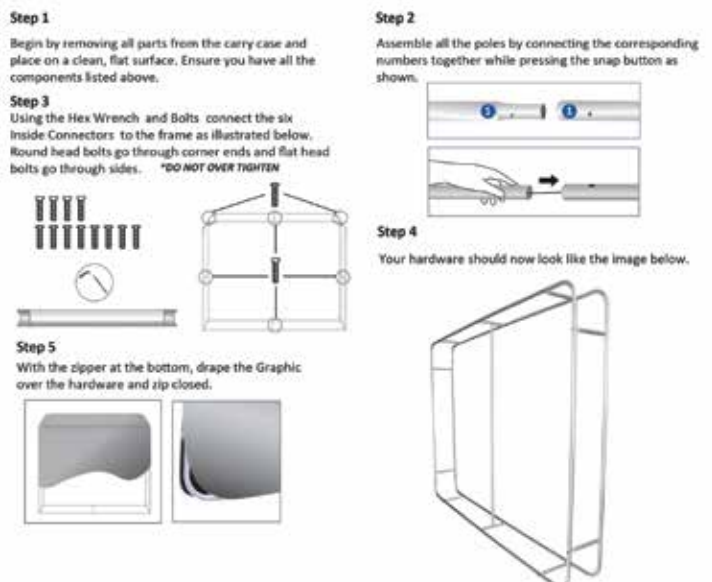

Display Set Up