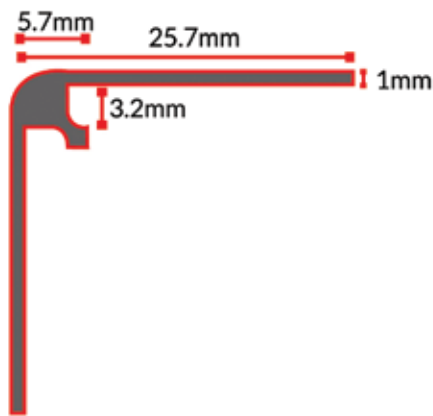

Panel Trims & Joiners

CPT-IN-A1