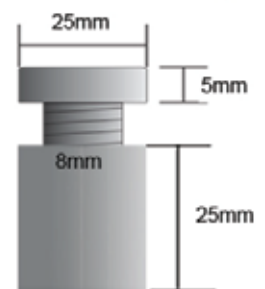

LB-Hanging Bar

DIM-01

SPS1820

SPS1825

SPS1835

SPS2525