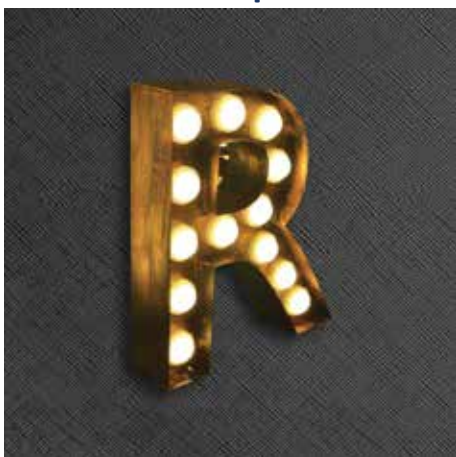

LED Bulbs Marquee Letters 3D-95

Material: 1mm stainless steel (304/316 grade) fabricated
Finish: Powder coated or Plating into metallic colour
Back: Stainless steel enclose PVC backing
Illumination: LED modules, 3,000k ~ 10,000k (Dimmer available at extra cost)
Installation: Installation template included stand-off bolts/screws or flush mounting
Power supply: 12v-240v Meanwell transformer/C-tick Certified
Colour/Size/Shape: Customized