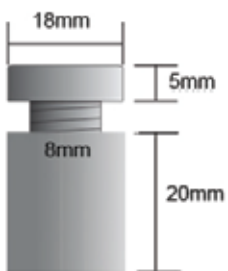

LB-Hanging Bar

DIM-01

SPS1820

SPS1825

SPS1835

SPS2525