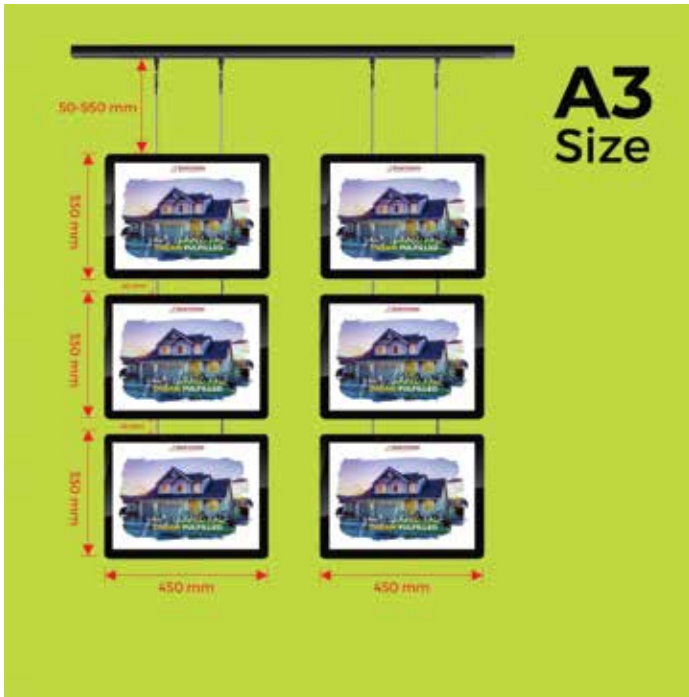

LED Window Signs

Real Estate Window Display LED Lightbox A3 size | LED Window Signs