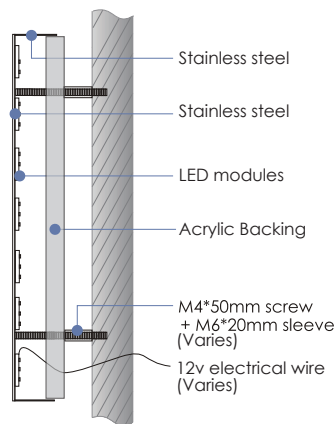

Metal Fabricated Letters with Acrylic Base 3D-006

Material: 1mm stainless steel (304/316 grade) fabricated
Options: Thickness 1mm/2mm/3mm, etc.
Face: Polished mirror stainless steel
Options: brushed, aged copper, powder coated, UV, etc.
Illumination: LED modules, 3,000k ~ 10,000k (Dimmer available at extra cost)
Installation: Installation template included, stand-off bolts/screws or flush mounting
Power supply: 12v-240v Meanwell transformer/C-tick Certified
Colour/Size/Shape: Customized