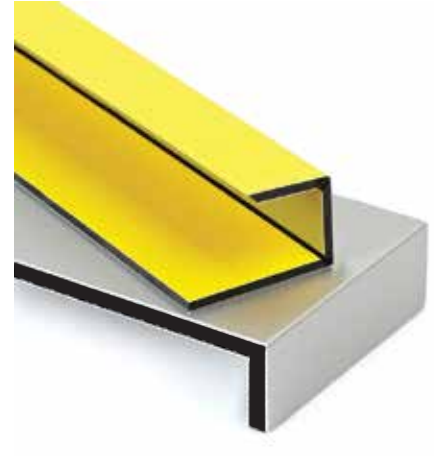

Metal Signage

ACM Fabricated Sign Boxes

- Aluminium frame wrapped with composite panel
- Folded on edges with v-groove cut.
- Screws on the return with no visible fixing on face
- Full colour print or raised logo on the face
- Great choice for illuminated signs which allows wires to run inside.