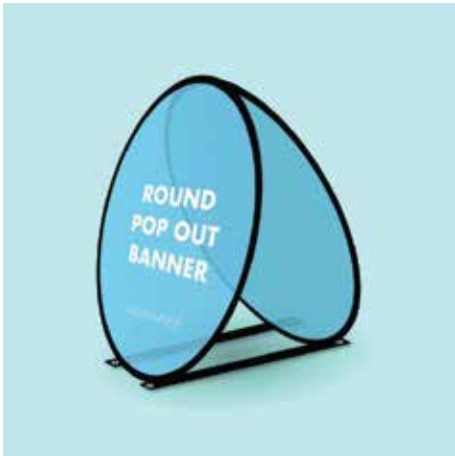

A-Frame

POP-R