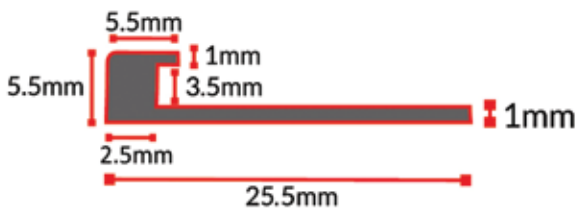

# Panel Trims & Joiners

CPT-IN-A1

CPT-IN-A2

CPT-IN-A3

CPT-IN-A4

Reference	Description	Allowance	Length	Colour	Price
CPT-IN-A1-16	Internal Corner Joiner	1.8mm	4000mm	Aluminum	\$45
CPT-IN-A2-16	External Corner Joiner	1.8mm	4000mm	Aluminum	\$45
CPT-IN-A3-16	Trim	1.8mm	4000mm	Aluminum	\$45
CPT-IN-A4-16	Joiner	1.8mm	4000mm	Aluminum	\$45