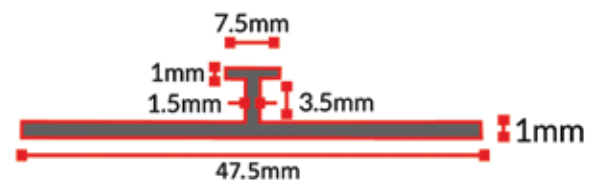

# Panel Trims & Joiners

CPT-IN-A1

CPT-IN-A2

CPT-IN-A3

CPT-IN-A4

Reference	Description	Allowance	Length	Colour	Price
CPT-IN-A1-16	Internal Corner Joiner	1.8mm	4000mm	Aluminum	\$45
CPT-IN-A2-16	External Corner Joiner	1.8mm	4000mm	Aluminum	\$45
CPT-IN-A3-16	Trim	1.8mm	4000mm	Aluminum	\$45
CPT-IN-A4-16	Joiner	1.8mm	4000mm	Aluminum	\$45