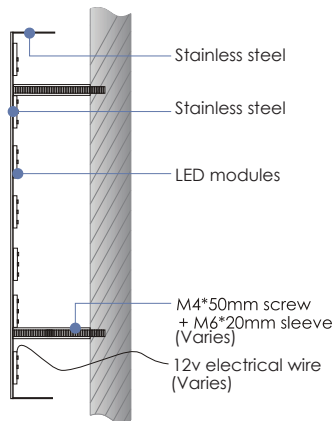

Stainless Steel Letters With LED Back Illumination 3D-1002

Face & Body: 1mm stainless steel (304/316 grade) fabricated
Options: Thickness 1mm/2mm/3mm, etc.
Finish: Plain silver, polished/brushed, electrical plated, powder coated, aged/rusty, UV printed, etc.
Back: Open/acrylic enclosed
Illumination: LED modules, 3,000k~ 10,000k (Dimmer available at extra cost)
Installation: Installation template included, stand-off bolts/screws or flush mounting
Power supply: 12v-240v Meanwell transformer/C-tick Certified
Colour/Size/Shape: Customized