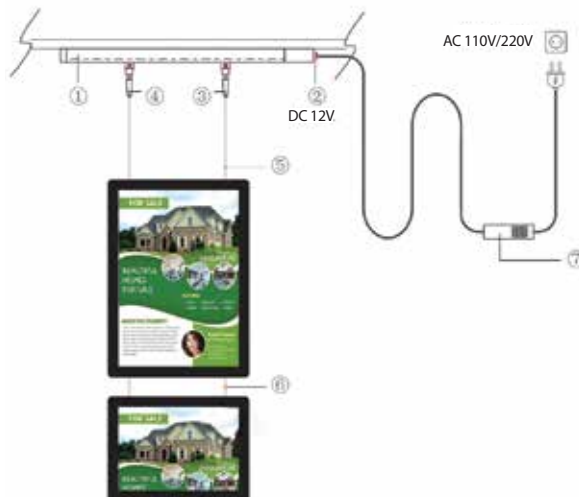

Package Includes:

1. Ceiling Rail Tack
2. DC Plug
3. Positive Standoff
4. Negative Standoff
5. Ceiling Stainless Steel Cables
6. 45mm Mini Joiners
7. Transformer