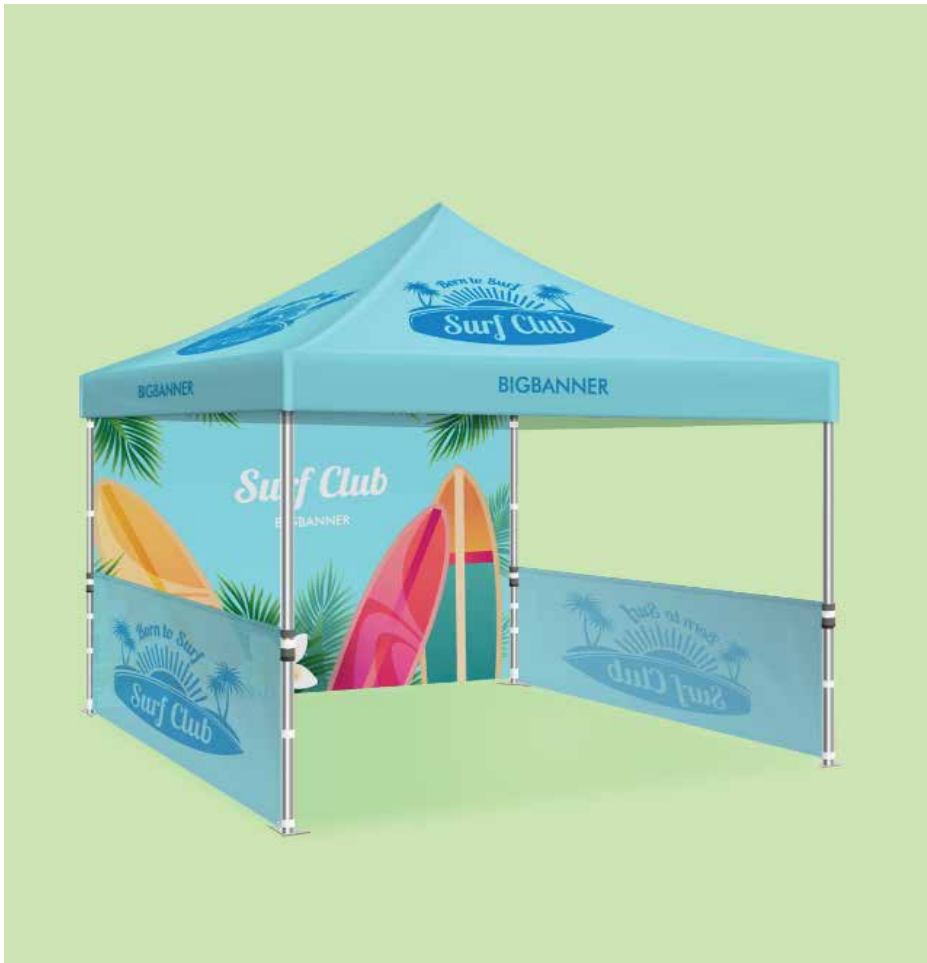

Commercial Marquees

FM3x3S4