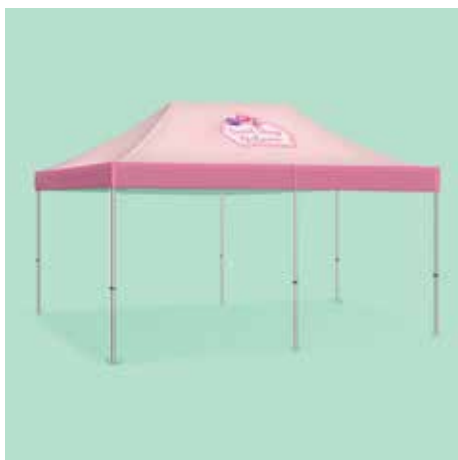

Commercial Marquees

FM3x6S1

Product Code   **Price**

WB-2 $39

Product Code	Frame Size	Tube Thickness 1.2mm
FM3x3S1	3 x 3m	$750
FM3x3S2	3 x 3m	$950
FM3x3S3	3 x 3m	$1350
FM3x3S4	3 x 3m	$1200
FM3x3S5	3 x 3m	$1390
FM3x4.5S3*	3 x 4.5m	$1750*
FM3x6S1	3 x 6m	$1150
FM3x6S2	3 x 6m	$1800
FM3x6S3	3 x 6m	$2500
FM3x6S4	3 x 6m	$2300