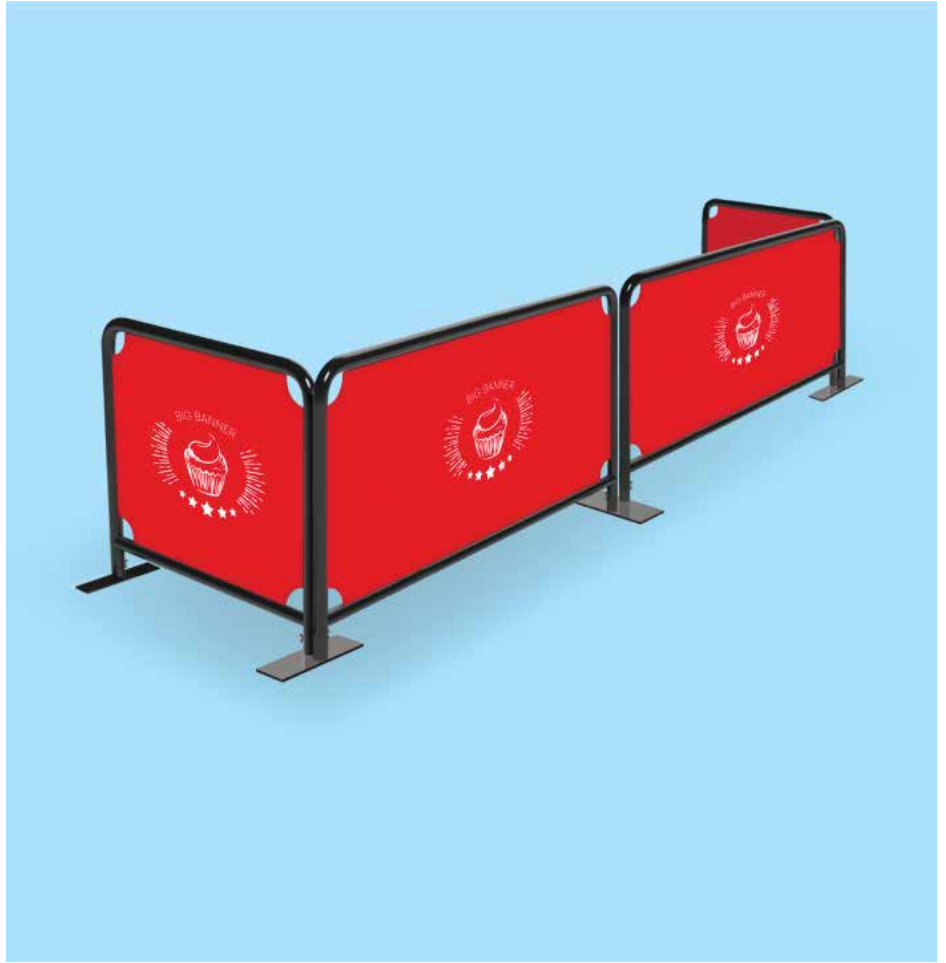

Cafe Barriers | Wind Break

CB-2n2-B

- **Material:**
  Black/Silver UV powder coated steel tube with PVC Banner

- **Printing Options:**
  - No Printing (Choice of skin colour)
  - Single Side Printing
  - Double Side Printing

Product Code	Frame Size	Incl. SS Print	Incl. DS Print
CB-1mx1m-B	1000 x 940mm	$275	$315
CB-1mx1m-S	1000 x 940mm	$275	$315
CB-2mx1m-B	2000 x 940mm	$335	$375
CB-2mx1m-S	2000 x 940mm	$335	$375
CB-2n2-B	1m+2m+2m+1m	$1250	$1350
CB-2n2-S	1m+2m+2m+1m	$1250	$1350
CB-2n2-SQ	1m+2m+2m+1m	$1380	$1480