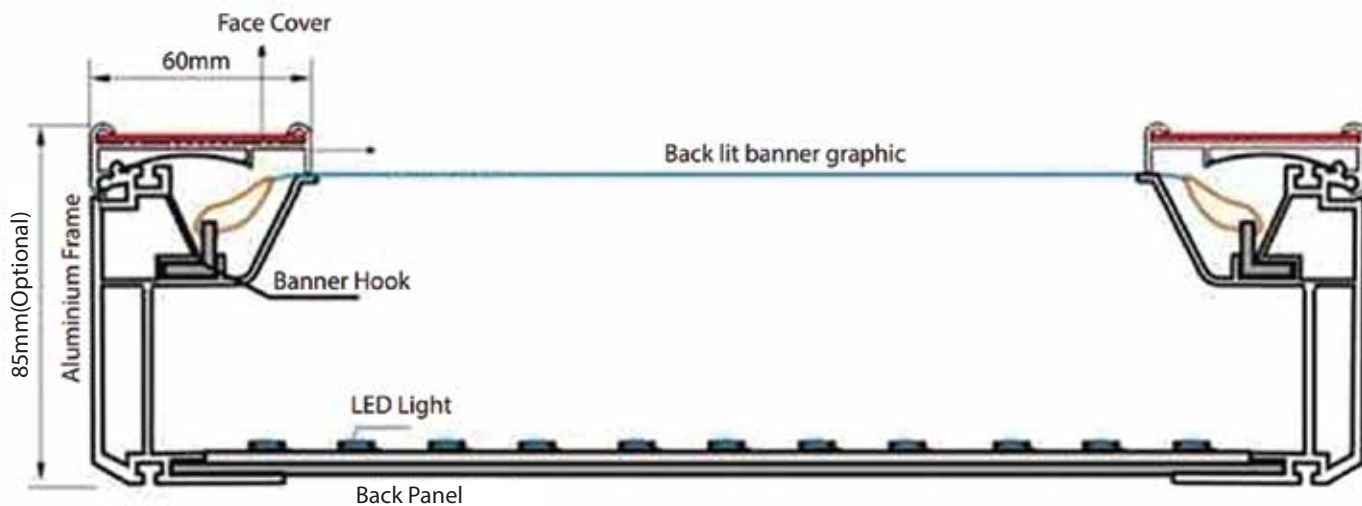

- Aluminum Frame LED light box, known as flex face light box, suitable for outdoor back-lit vinyl banner, can be assembled easily in house or on site for installation.
- Minimum package size compare to traditional light box. Cost effective and easy to handle.
- Great choice for large scale light boxes over 3 meters.

Size	Price
500 x 2000 x 85mmD	$900
600 x 2400 x 85mmD	$1250
800 x 3000 x 85mmD	$1950