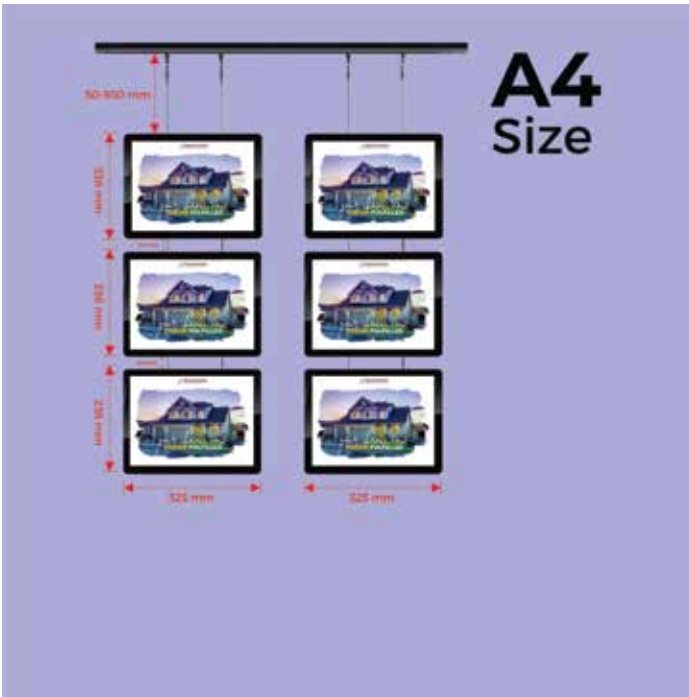

LED Window Signs

Real Estate Window Display LED Lightbox A4 size | LED Window Signs