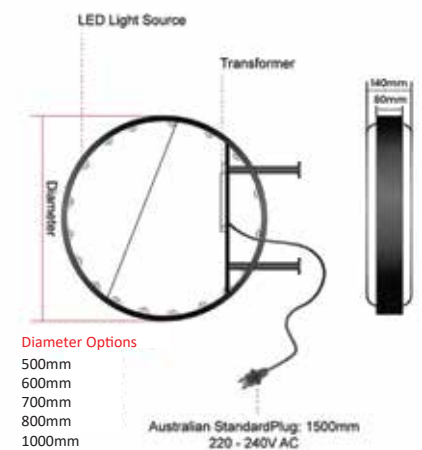

Size	Hardware Only	With Printing
500mmD	$630	$750
600mmD	$700	$820
700mmD	$760	$880
800mmD	$870	$990
1000mmD	$1070	$1250

- **Frames:** Extruded aluminium with black powder coating
- **Face:** 3mm thick vacuum foamed opal acrylic face, double-sided
- **Light source:** Side-lighting LEDs, cool white
- Exterior and interior use
- Comes with brackets ready to be fitted on to wall or ceiling, plug and play