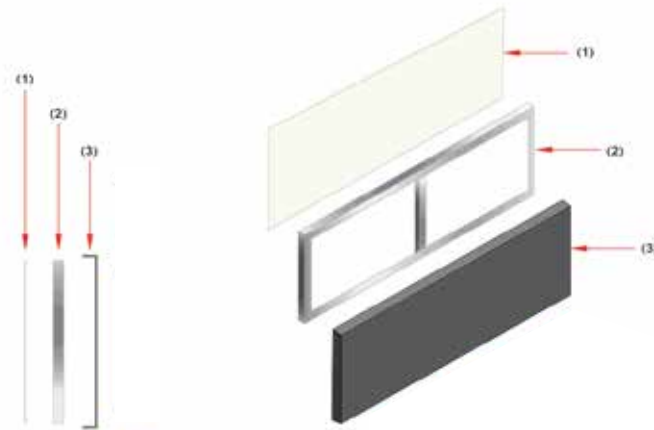

Metal Signage

ACM Fabricated Sign Boxes

- Aluminium frame wrapped with composite panel
- Folded on edges with v-groove cut.
- Screws on the return with no visible fixing on face
- Full colour print or raised logo on the face
- Great choice for illuminated signs which allows wires to run inside.