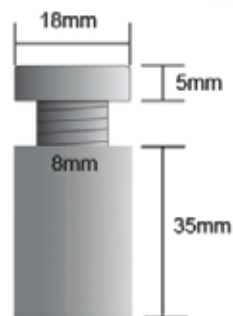

LB-Hanging Bar

DIM-01

SPS1820

SPS1825

SPS1835

SPS2525