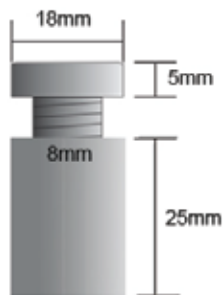

Sign Accessories

LB-Hanging Bar

DIM-01

SPS1825