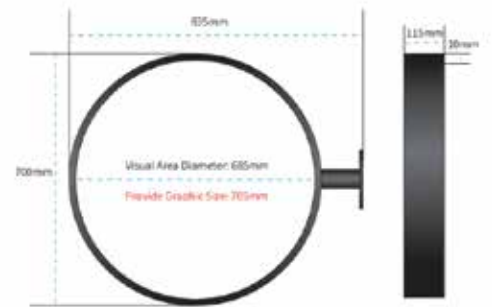

Round Light Box

Double-Sided Aluminum Blade Sign | Single Post

Diameter Options

- 500mm
- 600mm
- 700mm
- 800mm

LB-RD-SP

Size	Hardware Only	With Printing
500mmD	$660	$780
600mmD	$730	$850
700mmD	$875	$995
800mmD	$960	$1080

- **Frames:** Extruded aluminium with black powder coating.
- **Face:** 3mm/4.5mm thick flat opal acrylic face, double-sided
- **Light source:** Side-lighting LEDs, cool white
- Exterior and interior use
- Come with single post ready to be fitted on to wall or ceiling, plug and play