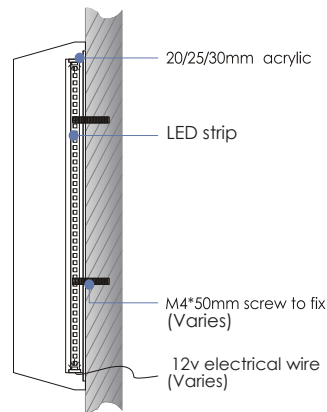

3D Signage

Engraved Acrylic Letters with LED Illumination Mini-L

Face & Body: 25mm/20mm solid acrylic engraved
Lighting method: Face + rear side illumination, side block out (colour painted TBC)
Back: 3mm/5mm/7mm acrylic back with illumination
Illumination: LED modules, 3,000k ~ 10,000k (Dimmer available at extra cost)
Installation: Installation template included, stand-off bolts/screws or flush mounting
Power supply: 12v-240v Meanwell transformer/C-tick Certified
Colour/Size/Shape: Customized