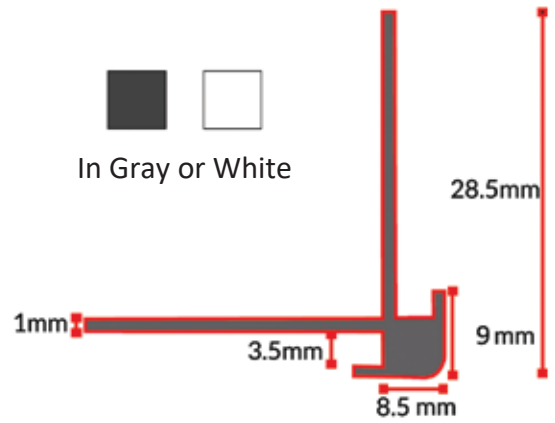

Panel Trims & Joiners

CPT-IN-A2

Reference	Description	Allowance	Length	Colour	Price
CPT-IN-A1-16	Internal Corner Joiner	1.8mm	4000mm	Aluminum	$45
CPT-IN-A2-16	External Corner Joiner	1.8mm	4000mm	Aluminum	$45
CPT-IN-A3-16	Trim	1.8mm	4000mm	Aluminum	$45
CPT-IN-A4-16	Joiner	1.8mm	4000mm	Aluminum	$45

Reference	Description	Allowance	Length	Colour	Price
CPT-IN-A1-20	Internal Corner Joiner	2.5mm	4000mm	Aluminum	$45
CPT-IN-A2-20	External Corner Joiner	2.5mm	4000mm	Aluminum	$45
CPT-IN-A3-20	Trim	2.5mm	4000mm	Aluminum	$45
CPT-IN-A4-20	Joiner	2.5mm	4000mm	Aluminum	$45

Reference	Description	Allowance	Length	Colour	Price
CPT-IN-A1-30	Internal Corner Joiner	3.5mm	4000mm	Aluminum	$45
CPT-IN-A2-30	External Corner Joiner	3.5mm	4000mm	Aluminum	$45
CPT-IN-A3-30	Trim	3.5mm	4000mm	Aluminum	$45
CPT-IN-A4-30	Joiner	3.5mm	4000mm	Aluminum	$45

Reference	Description	Allowance	Length	Colour	Price
CPT-IN-A1-40	Internal Corner Joiner	4.5mm	4000mm	Aluminum	$55
CPT-IN-A2-40	External Corner Joiner	4.5mm	4000mm	Aluminum	$55
CPT-IN-A3-40	Trim	4.5mm	4000mm	Aluminum	$55
CPT-IN-A4-40	Joiner	4.5mm	4000mm	Aluminum	$55