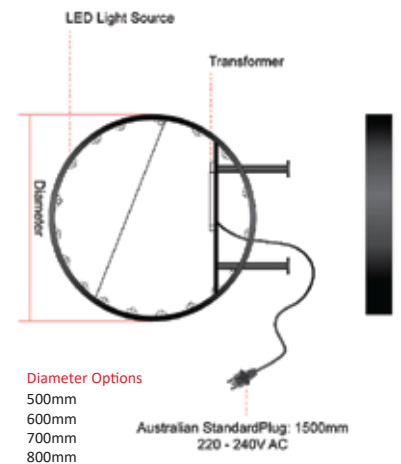

Double-Sided Aluminum Blade Sign | Circle Light Box

Diameter Options

- 500mm
- 600mm
- 700mm
- 800mm

LB-RD-FLAT

Size	Hardware Only	With Printing
500mmD	$660	$780
600mmD	$730	$850
700mmD	$875	$995
800mmD	$960	$1080
1000mmD	$1140	$1340
1200mmD	$1540	$1800

- **Frames:** Extruded aluminium with black powder coating
- **Face:** 3mm/4.5mm thick flat opal acrylic
- **Light source:** Side-lighting LEDs, cool white
- Exterior and interior use
- Come with brackets ready to be fitted on to wall or ceiling, plug and play