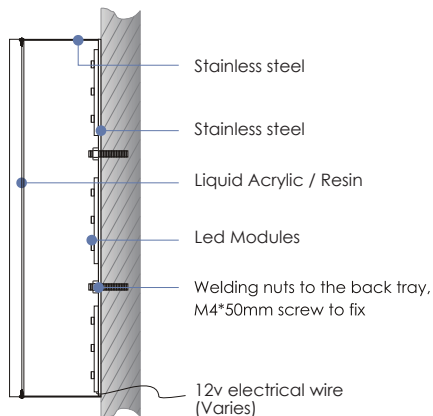

LED Rimless Resin Letters 3D-Resin

Face: 8mm-10mm Liquid acrylic / resin
Body: 1mm 304 grade stainless steel fabricated (Option: 316 Marine Grade)
Back: Metal base
Finish: Plain silver, polished / brushed, electrical plated
Illumination: LED modules, 3,000k ~ 10,000k (Dimmer available at extra cost)
Installation: Installation template included, stand-off bolts/screws or flush mounting
Power supply: 12v-240v Meanwell transformer/C-tick Certified
Colour/Size/Shape: Customized