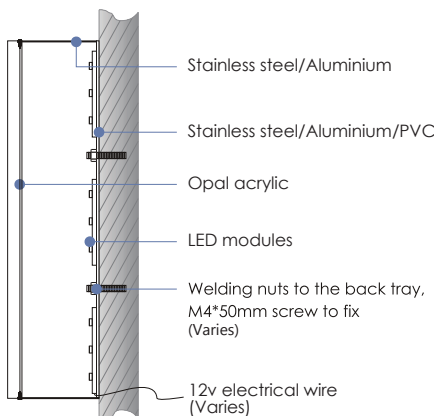

Face Illuminated Rimless LED Letters 3D-007

Face: 3mm / 4.5mm / 6mm Acrylic
Body: 1mm stainless steel (304/316 grade) fabricated/Aluminium
Thickness Option: 1mm / 2mm / 3mm
Finish: Plain silver, polished/ brushed, electrical plated, powder coated, digital printed, etc.
Back: Metal base /PVC backing
Illumination: LED modules, 3,000 ~ 10,000k (Dimmer available at extra cost)
Installation: Installation template included, stand-off bolts/screws or flush mounting
Power supply: 12v-240v Meanwell transformer/C-tick Certified
Colour/Size/Shape: Customized