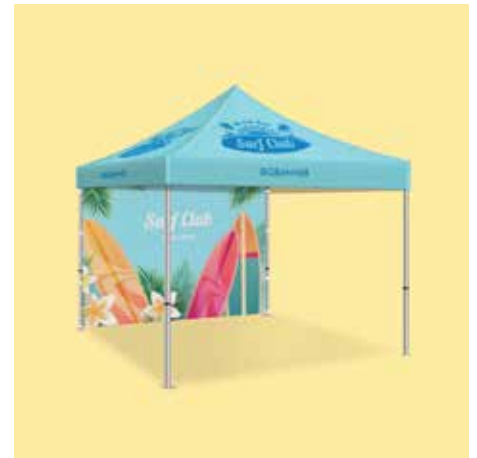

Commercial Marquees

FM3x3S2

Package Includes:

- 1 X Marquee frame 3mx3m
- Full colour single-sided printed marquee cover
- 4 X pegs & ropes
- 1 X carry bag with wheels
- Aluminium frame with plastic connector and alu feet.
- **Outer tube:** 40x40x1.2mm thickness (extra $100+gst for 1.8mm thickness)
- **Inner tube:** 35x35x1.2mm thickness
- **Trussed tube:** 26x13mm
- **Cover:** 600D polyester with PU coating.