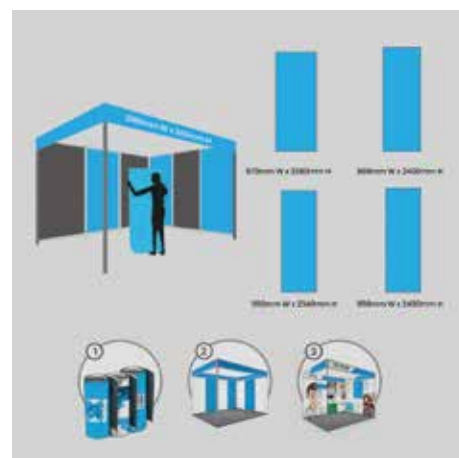

OIE Size	Price
970 x 2280mmH	$110
960 x 2400mmH	$120
950 x 2340mmH	$120
950 x 2400mmH	$120
2990 x 300mmH (Header)	$150