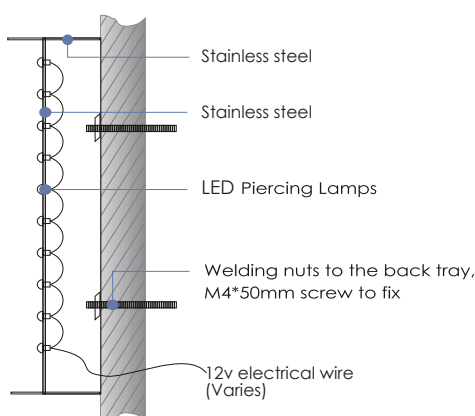

LED Bulbs Marquee Letters 3D-95

Material: 1mm stainless steel (304/316 grade) fabricated
Finish: Powder coated or Plating into metallic colour
Back: Stainless steel enclose PVC backing
Illumination: LED modules, 3,000k ~ 10,000k (Dimmer available at extra cost)
Installation: Installation template included stand-off bolts/screws or flush mounting
Power supply: 12v-240v Meanwell transformer/C-tick Certified
Colour/Size/Shape: Customized