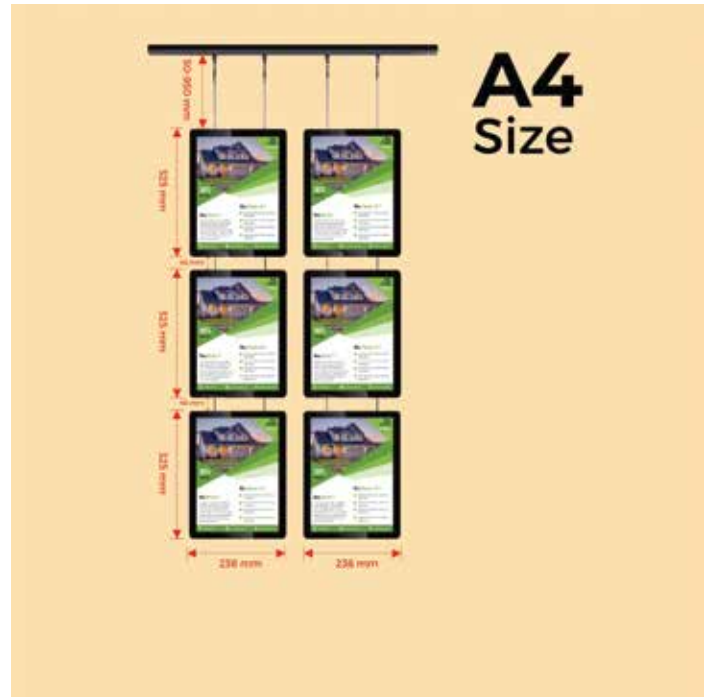

LED Window Signs

Real Estate Window Display LED Lightbox A4 size | LED Window Signs