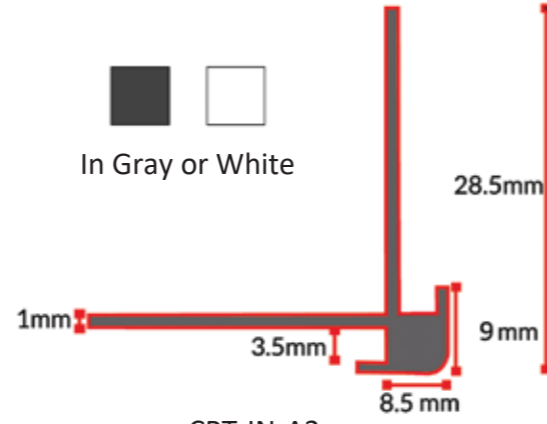

Panel Trims & Joiners

CPT-IN-A2

Reference	Description	Allowance	Length	Colour	Price
CPT-IN-A1-16	Internal Corner Joiner	1.8mm	4000mm	Aluminum	$45
CPT-IN-A2-16	External Corner Joiner	1.8mm	4000mm	Aluminum	$45
CPT-IN-A3-16	Trim	1.8mm	4000mm	Aluminum	$45
CPT-IN-A4-16	Joiner	1.8mm	4000mm	Aluminum	$45

Reference	Description	Allowance	Length	Colour	Price
CPT-IN-A1-20	Internal Corner Joiner	2.5mm	4000mm	Aluminum	$45
CPT-IN-A2-20	External Corner Joiner	2.5mm	4000mm	Aluminum	$45
CPT-IN-A3-20	Trim	2.5mm	4000mm	Aluminum	$45
CPT-IN-A4-20	Joiner	2.5mm	4000mm	Aluminum	$45

Reference	Description	Allowance	Length	Colour	Price
CPT-IN-A1-30	Internal Corner Joiner	3.5mm	4000mm	Aluminum	$45
CPT-IN-A2-30	External Corner Joiner	3.5mm	4000mm	Aluminum	$45
CPT-IN-A3-30	Trim	3.5mm	4000mm	Aluminum	$45
CPT-IN-A4-30	Joiner	3.5mm	4000mm	Aluminum	$45

Reference	Description	Allowance	Length	Colour	Price
CPT-IN-A1-40	Internal Corner Joiner	4.5mm	4000mm	Aluminum	$55
CPT-IN-A2-40	External Corner Joiner	4.5mm	4000mm	Aluminum	$55
CPT-IN-A3-40	Trim	4.5mm	4000mm	Aluminum	$55
CPT-IN-A4-40	Joiner	4.5mm	4000mm	Aluminum	$55

Acrylic & ACP Cutting Service

From $5.00

Please send your cutting diagram to sales@bigbanner.com.au

How to calculate your cut

Example:

Total cuts: 5

Quote for price