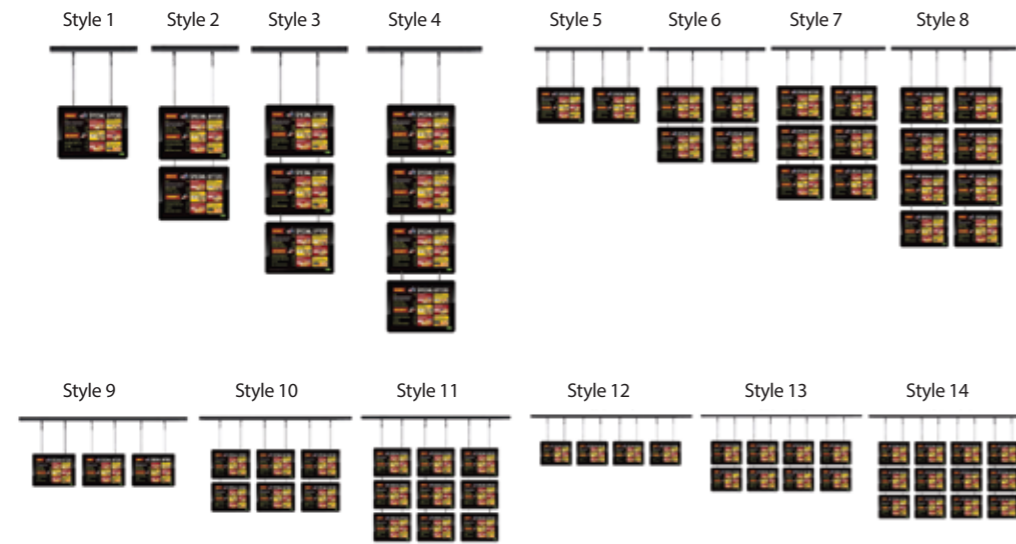

Style	Price
Style 1	$210
Style 2	$345
Style 3	$465
Style 4	$600
Style 5	$375
Style 6	$595
Style 7	$880
Style 8	$1145
Style 9	$580
Style 10	$980
Style 11	$1400
Style 12	$765
Style 13	$1310
Style 14	$1850