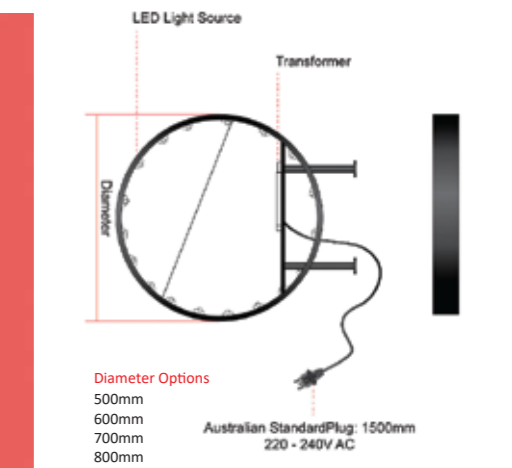

- **Frames:** Extruded aluminium with black powder coating
- **Face:** 3mm/4.5mm thick flat opal acrylic
- **Light source:** Side-lighting LEDs, cool white
- Exterior and interior use
- Come with brackets ready to be fitted on to wall or ceiling, plug and play