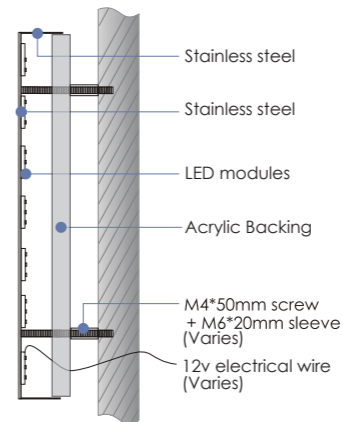

Metal Fabricated Letters with Acrylic Base 3D-006

Material: 1mm stainless steel (304/316 grade) fabricated
Options: Thickness 1mm/2mm/3mm, etc.
Face: Polished mirror stainless steel
Options: brushed, aged copper, powder coated, UV, etc.
Illumination: LED modules, 3,000k ~ 10,000k (Dimmer available at extra cost)
Installation: Installation template included, stand-off bolts/screws or flush mounting
Power supply: 12v-240v Meanwell transformer/C-tick Certified
Colour/Size/Shape: Customized