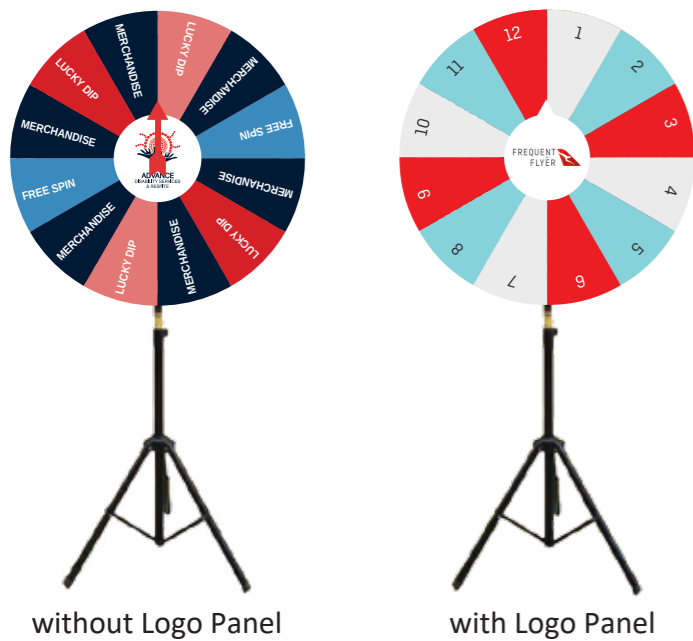

## Big Prize Wheel, Lucky Spin, Roulette Wheel

- It is great for trade shows, promotional events, bars and restaurants, retail settings and many other purposes.
- Popular used in retail shops for a lucky spin, win gift/ \$\$/ discount for next shopping.
- Fun activities for corporate affairs, sales meetings and school activities.
- Kid's Lands lucky draws for fun rewards.
- Fully custom design printed: Download the artwork template and design whatever you like!
- Panel made of 3mm Aluminum Composite Metal
- Size options: 1000mm / 1200mm
- Height Adjustable: 1540mmH-2450mmH / 1740mmH-2550mmH