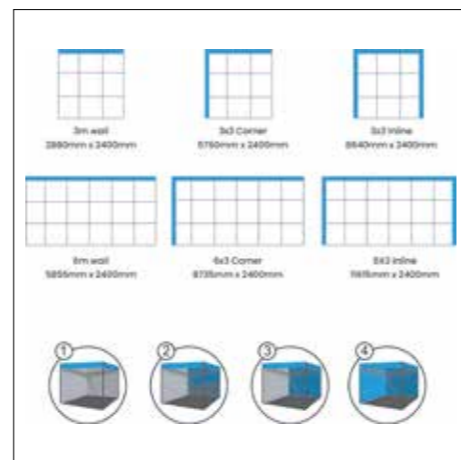

OIE

Expo Modular Stand Graphic | Octanorm Infills for Exhibitions

Famous for promoting products at shopping centres, supermarkets, etc., effective tool for trade shows, exhibition shows and events. Made with quality PVC and is easy to set up. Smart business promotional choice, great value!

- 380GSM PVC shell scheme graphics for different size back walls
- Affordable way to transform a shell scheme back wall
- Edge-to-edge coverage
- Custom-made panels to suit your specification
- Rollable graphics – easy to store and transport
- No tools required for installation
- Bubble wrapped and supplied in a cardboard box
- Attaches directly to shell scheme wall