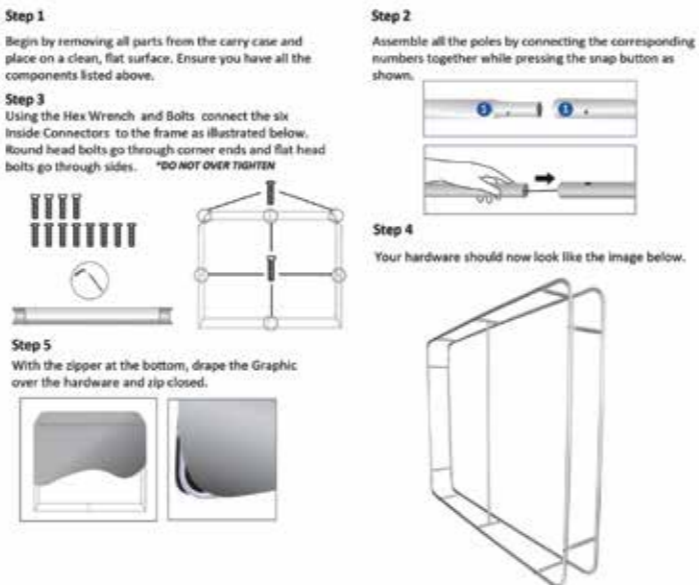

Display Set Up