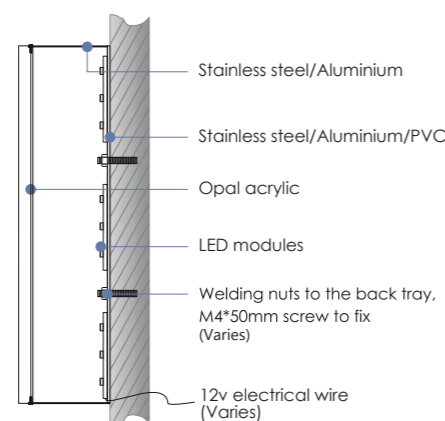

Face Illuminated Rimless LED Letters 3D-007

Face: 3mm / 4.5mm / 6mm Acrylic
Body: 1mm stainless steel (304/316 grade) fabricated/Aluminium
Thickness Option: 1mm / 2mm / 3mm
Finish: Plain silver, polished/ brushed, electrical plated, powder coated, digital printed, etc.
Back: Metal base /PVC backing
Illumination: LED modules, 3,000 ~ 10,000k (Dimmer available at extra cost)
Installation: Installation template included, stand-off bolts/screws or flush mounting
Power supply: 12v-240v Meanwell transformer/C-tick Certified
Colour/Size/Shape: Customized