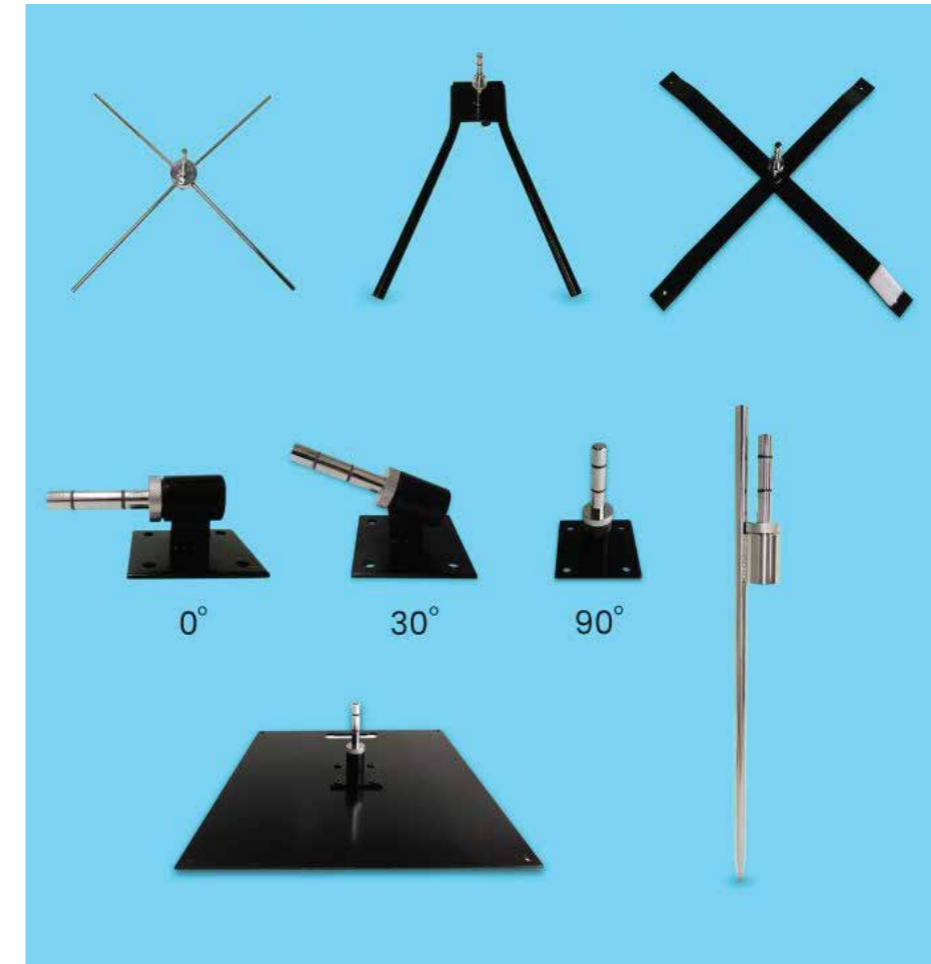

Flag Banners/Flag Bases

Product	Price
Spike Base	$25
Silver Foldable Base	$45*
Black Cross Base	$45*
V-shape Car Tyre Base	$50
Wall Brackets (0°, 30°, 90°)	$25
5kg Heavy Duty Square Base	$50*
10kg Heavy Duty Square Base	$65*
Water Bag	$10
Silver Fold Base + Water Bag	$55
Black Cross Base + Water Bag	$55