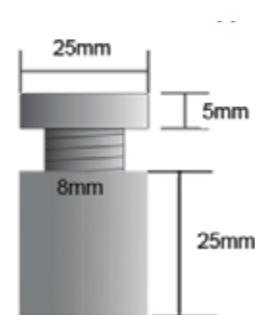

LB-Hanging Bar

DIM-01

SPS1820

SPS1825

SPS1835

SPS2525