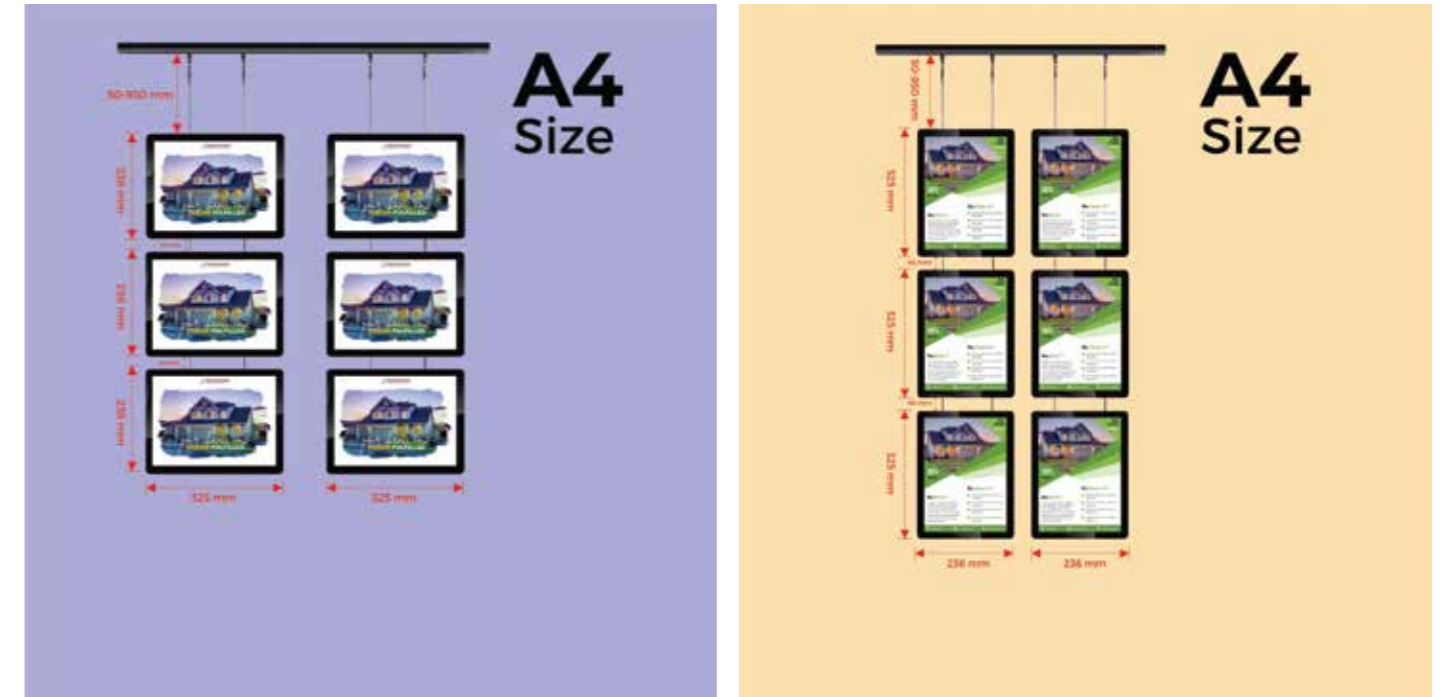

LED Window Signs

Real Estate Window Display LED Lightbox A4 size | LED Window Signs