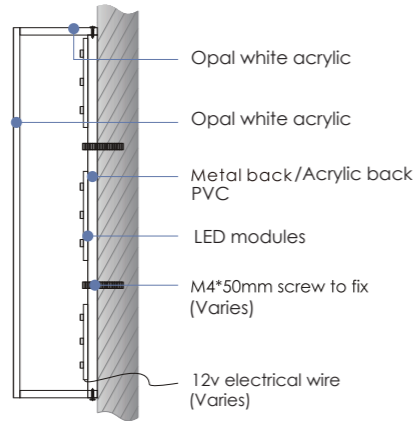

3D Signage

Acrylic Fabricated LED Channel Letters 3D-027

Face & Body: Acrylic fabrication/20mm opal acrylic engraved
Finish: Glue sealed, 2 pac paint on face or plain colour acrylic/stainless steel face/UV PVC
Back: Enclosed with 3mm acrylic or metal panel
Illumination: LED modules, 3,000k ~ 10,000k (Dimmer available at extra cost)
Installation: Installation template included, stand-off bolts/screws or flush mounting
Power supply: 12v-240v Meanwell transformer/C-tick Certified
Colour/Size/Shape: Customized