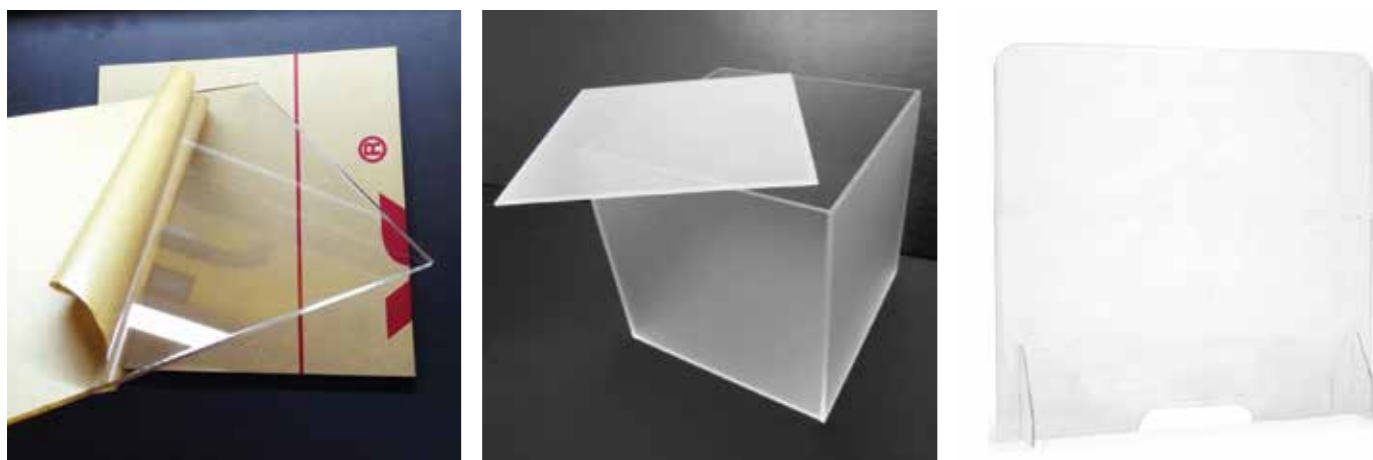

Cast Acrylic Panel - Clear

CAST Clear Acrylic Sheet | Perspex Panel UV Acrylic Plastic Fabrications 2-30mm

Cast Acrylic Clear
PE Marking
UNI-CCPE000