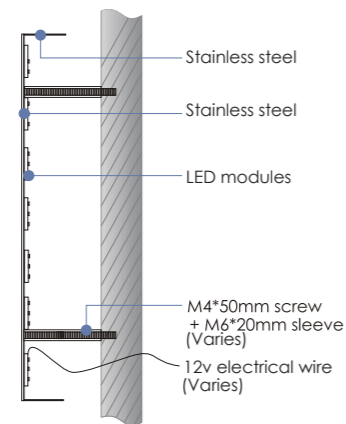

Stainless Steel Letters With LED Back Illumination 3D-1002

Face & Body: 1mm stainless steel (304/316 grade) fabricated
Options: Thickness 1mm/2mm/3mm, etc.
Finish: Plain silver, polished/brushed, electrical plated, powder coated, aged/rusty, UV printed, etc.
Back: Open/acrylic enclosed
Illumination: LED modules, 3,000k~ 10,000k (Dimmer available at extra cost)
Installation: Installation template included, stand-off bolts/screws or flush mounting
Power supply: 12v-240v Meanwell transformer/C-tick Certified
Colour/Size/Shape: Customized