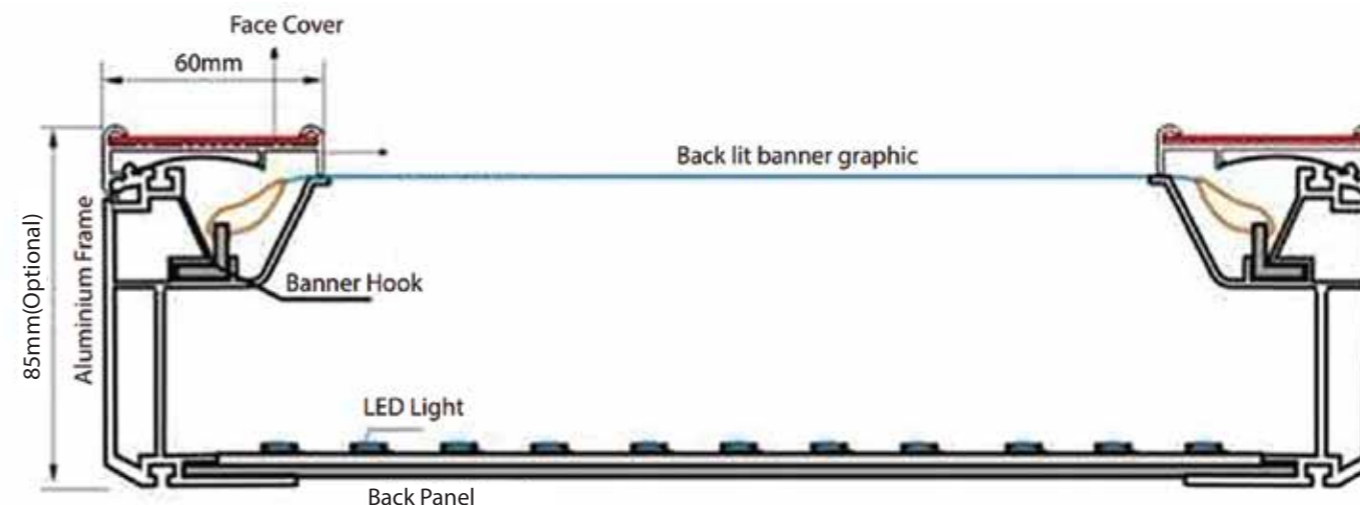

- Aluminum Frame LED light box, known as flex face light box, suitable for outdoor back-lit vinyl banner, can be assembled easily in house or on site for installation.
- Minimum package size compare to traditional light box. Cost effective and easy to handle.
- Great choice for large scale light boxes over 3 meters.

Size	Price
500 x 2000 x 85mmD	$900
600 x 2400 x 85mmD	$1250
800 x 3000 x 85mmD	$1950