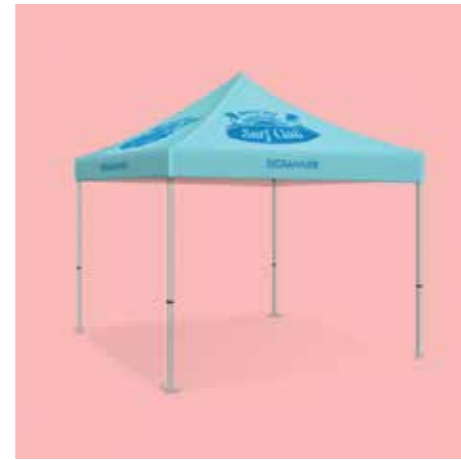

Commercial Marquees

FM3x3S1

Package Includes:

- 1 X Marquee frame 3mx3m
- Full colour single-sided printed marquee cover
- 4 X pegs & ropes
- 1 X carry bag with wheels
- Aluminium frame with plastic connector and alu feet.
- **Outer tube:** 40x40x1.2mm thickness (extra $100+gst for 1.8mm thickness)
- **Inner tube:** 35x35x1.2mm thickness
- **Trussed tube:** 26x13mm
- **Cover:** 600D polyester with PU coating.

Commercial Marquees

Product Code	Price
WB-2	$39

Product Code	Frame Size	Tube Thickness 1.2mm
FM3x3S1	3 x 3m	$750
FM3x3S2	3 x 3m	$950
FM3x3S3	3 x 3m	$1350
FM3x3S4	3 x 3m	$1200
FM3x3S5	3 x 3m	$1390
FM3x4.5S3*	3 x 4.5m	$1750*
FM3x6S1	3 x 6m	$1150
FM3x6S2	3 x 6m	$1800
FM3x6S3	3 x 6m	$2500
FM3x6S4	3 x 6m	$2300