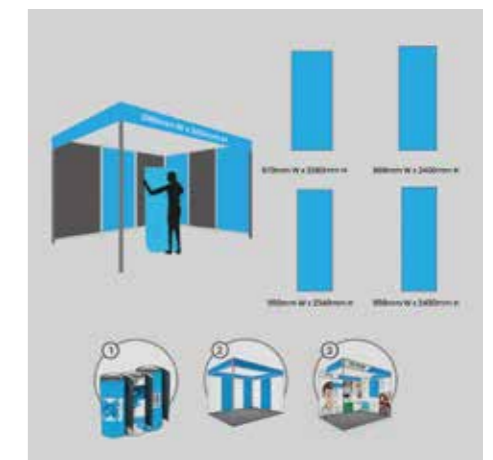

OIE Size	Price
970 x 2280mmH	$110
960 x 2400mmH	$120
950 x 2340mmH	$120
950 x 2400mmH	$120
2990 x 300mmH (Header)	$150