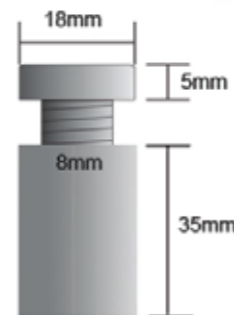

LB-Hanging Bar

DIM-01

SPS1820

SPS1825

SPS1835

SPS2525