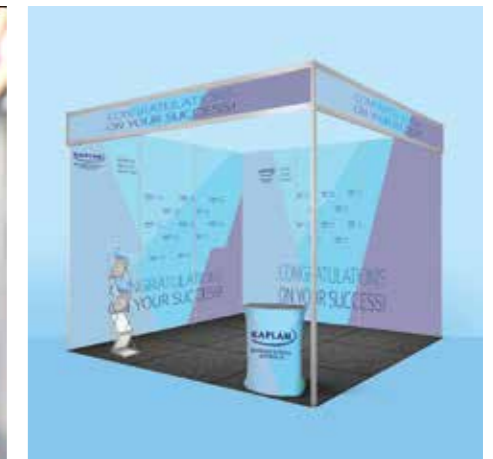

OIE Size	Price
970 x 2280mmH	$110
960 x 2400mmH	$120
950 x 2340mmH	$120
950 x 2400mmH	$120
2990 x 300mmH (Header)	$150