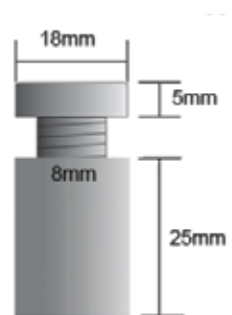

LB-Hanging Bar

DIM-01

SPS1820

SPS1825

SPS1835

SPS2525