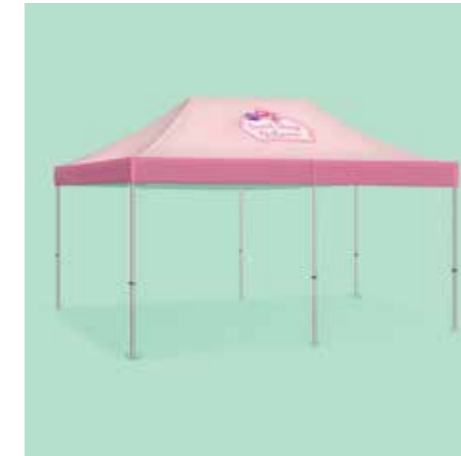

Commercial Marquees

Package Includes:

- 1 X Marquee frame 3mx3m
- Full colour single-sided printed marquee cover
- 4 X pegs & ropes
- 1 X carry bag with wheels
- Aluminium frame with plastic connector and alu feet.
- **Outer tube:** 40x40x1.2mm thickness (extra $100+gst for 1.8mm thickness)
- **Inner tube:** 35x35x1.2mm thickness
- **Trussed tube:** 26x13mm
- **Cover:** 600D polyester with PU coating.

Commercial Marquees

FM3x6S1

Product Code	Price
WB-2	$39

Product Code	Frame Size	Tube Thickness 1.2mm
FM3x3S1	3 x 3m	$750
FM3x3S2	3 x 3m	$950
FM3x3S3	3 x 3m	$1350
FM3x3S4	3 x 3m	$1200
FM3x3S5	3 x 3m	$1390
FM3x4.5S3*	3 x 4.5m	$1750*
FM3x6S1	3 x 6m	$1150
FM3x6S2	3 x 6m	$1800
FM3x6S3	3 x 6m	$2500
FM3x6S4	3 x 6m	$2300