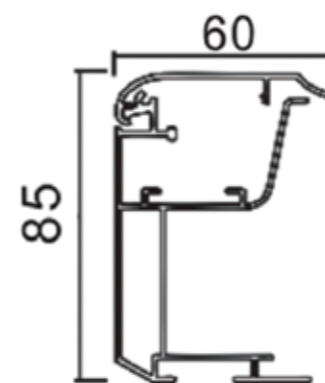

- Aluminum Frame LED light box, known as flex face light box, suitable for outdoor back-lit vinyl banner, can be assembled easily in house or on site for installation.
- Minimum package size compare to traditional light box. Cost effective and easy to handle.
- Great choice for large scale light boxes over 3 meters.

Size	Price
500 x 2000 x 85mmD	$900
600 x 2400 x 85mmD	$1250
800 x 3000 x 85mmD	$1950