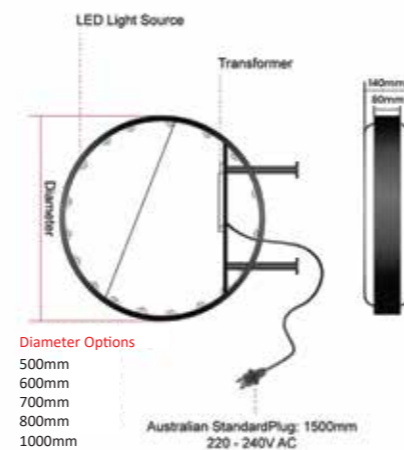

Round Light Box

Single-Sided Aluminum Light Box

Size	Hardware Only	With Printing
500mmD	$500	$580
600mmD	$545	$625
700mmD	$700	$780
800mmD	$890	$990
1000mmD	$1125	$1245
1200mmD	$1520	$1680

- **Frames:** Extruded aluminium with black powder coating
- **Face:** 3mm/4.5mm thick flat opal acrylic face
- **Light source:** Side-lighting LEDs, cool white
- Exterior and interior use
- Comes with wall mounting angle bracket ready to be fitted on to wall, plug and play

Double-Sided Aluminum Blade Sign – Vacuum Formed Face

Size	Hardware Only	With Printing
500mmD	$630	$750
600mmD	$700	$820
700mmD	$760	$880
800mmD	$870	$990
1000mmD	$1070	$1250

- **Frames:** Extruded aluminium with black powder coating
- **Face:** 3mm thick vacuum foamed opal acrylic face, double-sided
- **Light source:** Side-lighting LEDs, cool white
- Exterior and interior use
- Comes with brackets ready to be fitted on to wall or ceiling, plug and play

Round Light Box

Double-Sided Aluminum Blade Sign | Single Post

Size	Hardware Only	With Printing
500mmD	$660	$780
600mmD	$730	$850
700mmD	$875	$995
800mmD	$960	$1080

- **Frames:** Extruded aluminium with black powder coating.
- **Face:** 3mm/4.5mm thick flat opal acrylic face, double-sided
- **Light source:** Side-lighting LEDs, cool white
- Exterior and interior use
- Come with single post ready to be fitted on to wall or ceiling, plug and play

Double-Sided Aluminum Blade Sign | Circle Light Box

Size	Hardware Only	With Printing
500mmD	$660	$780
600mmD	$730	$850
700mmD	$875	$995
800mmD	$960	$1080
1000mmD	$1140	$1340
1200mmD	$1540	$1800

- **Frames:** Extruded aluminium with black powder coating
- **Face:** 3mm/4.5mm thick flat opal acrylic
- **Light source:** Side-lighting LEDs, cool white
- Exterior and interior use
- Come with brackets ready to be fitted on to wall or ceiling, plug and play