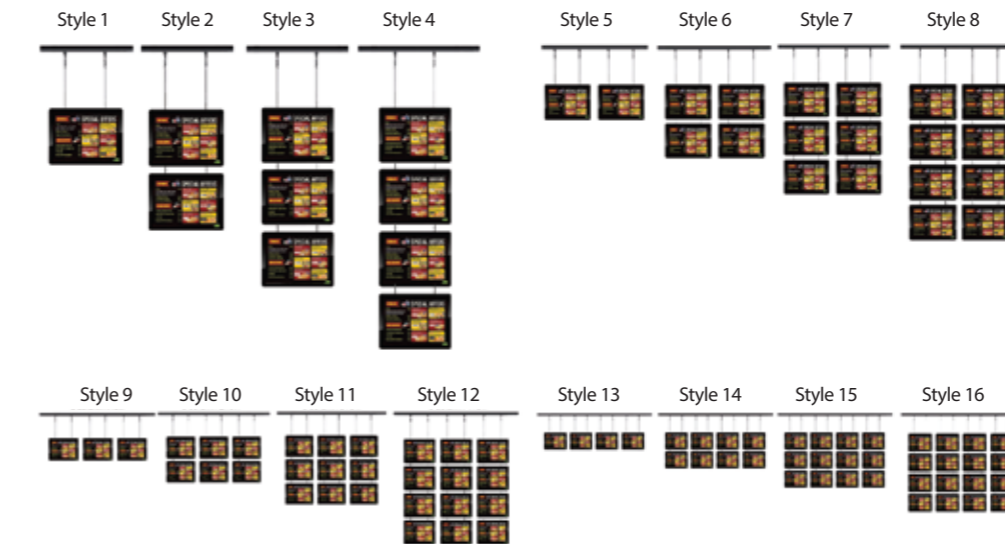

Style	Price
Style 1	$200
Style 2	$295
Style 3	$395
Style 4	$485
Style 5	$315
Style 6	$525
Style 7	$700
Style 8	$895
Style 9	$495
Style 10	$775
Style 11	$1080
Style 12	$1350
Style 13	$590
Style 14	$980
Style 15	$1395
Style 16	$1795