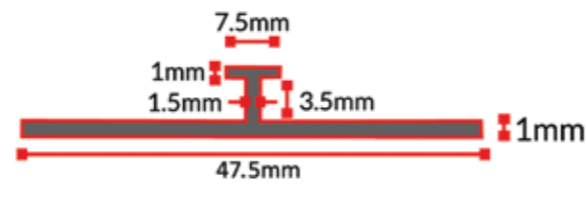

# Panel Trims & Joiners

CPT-IN-A1

CPT-IN-A2

CPT-IN-A3

CPT-IN-A4

Reference	Description	Allowance	Length	Colour	Price
CPT-IN-A1-16	Internal Corner Joiner	1.8mm	4000mm	Aluminum	\$45
CPT-IN-A2-16	External Corner Joiner	1.8mm	4000mm	Aluminum	\$45
CPT-IN-A3-16	Trim	1.8mm	4000mm	Aluminum	\$45
CPT-IN-A4-16	Joiner	1.8mm	4000mm	Aluminum	\$45