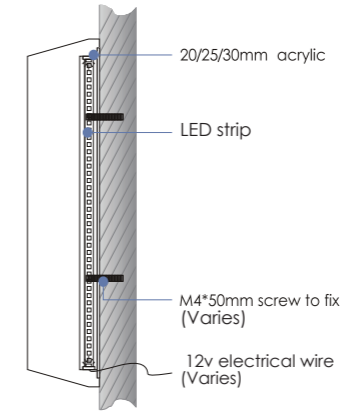

3D Signage

Engraved Acrylic Letters with LED Illumination Mini-L

Face & Body: 25mm/20mm solid acrylic engraved
Lighting method: Face + rear side illumination, side block out (colour painted TBC)
Back: 3mm/5mm/7mm acrylic back with illumination
Illumination: LED modules, 3,000k ~ 10,000k (Dimmer available at extra cost)
Installation: Installation template included, stand-off bolts/screws or flush mounting
Power supply: 12v-240v Meanwell transformer/C-tick Certified
Colour/Size/Shape: Customized