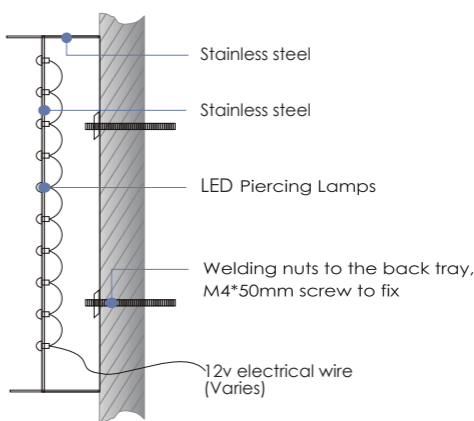

LED Bulbs Marquee Letters 3D-95

Material: 1mm stainless steel (304/316 grade) fabricated
Finish: Powder coated or Plating into metallic colour
Back: Stainless steel enclose PVC backing
Illumination: LED modules, 3,000k ~ 10,000k (Dimmer available at extra cost)
Installation: Installation template included stand-off bolts/screws or flush mounting
Power supply: 12v-240v Meanwell transformer/C-tick Certified
Colour/Size/Shape: Customized