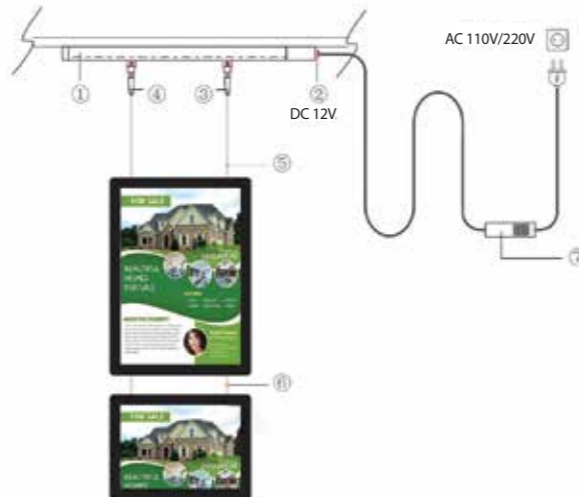

1. **Package Includes:**
1. Ceiling Rail Tack
  2. DC Plug
  3. Positive Standoff
  4. Negative Standoff
  5. Ceiling Stainless Steel Cables
  6. 45mm Mini Joiners
  7. Transformer