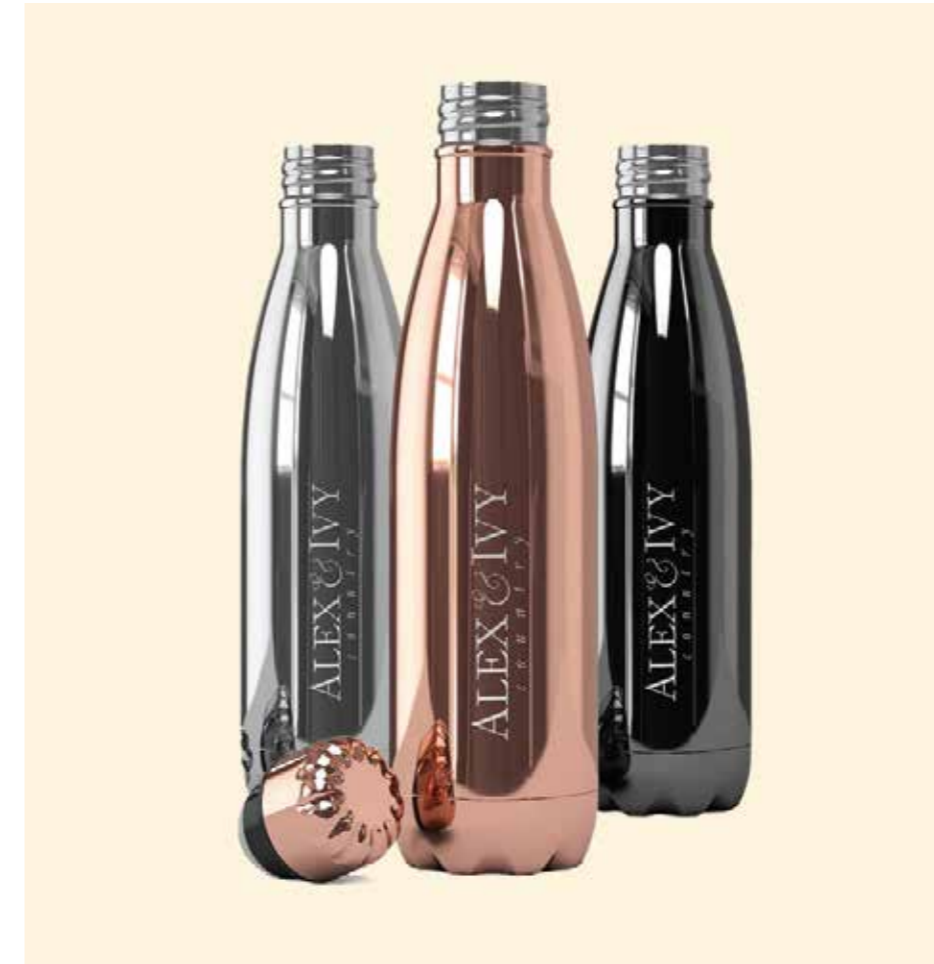

# Gifts & Promotions

Name Tag with Lanyard

Colour Max Lanyard

Komo Stainless Steel Drink Bottle (500ml)

Kick Eco Coffee Cup

Hi Bounce Ball

Branded Alloy Badge

Ball Pen (Twist)