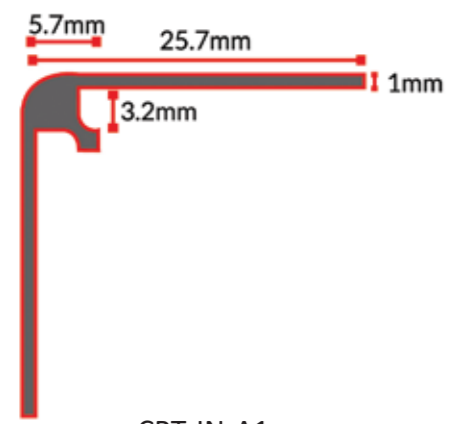

Panel Trims & Joiners

CPT-IN-A1