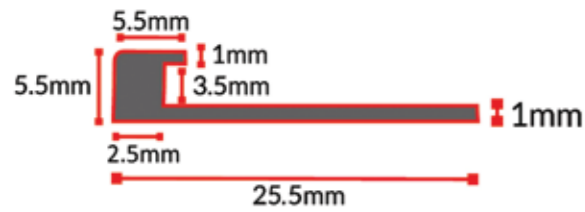

# Panel Trims & Joiners

CPT-IN-A1

CPT-IN-A2

CPT-IN-A3

CPT-IN-A4

Reference	Description	Allowance	Length	Colour	Price
CPT-IN-A1-16	Internal Corner Joiner	1.8mm	4000mm	Aluminum	\$45
CPT-IN-A2-16	External Corner Joiner	1.8mm	4000mm	Aluminum	\$45
CPT-IN-A3-16	Trim	1.8mm	4000mm	Aluminum	\$45
CPT-IN-A4-16	Joiner	1.8mm	4000mm	Aluminum	\$45