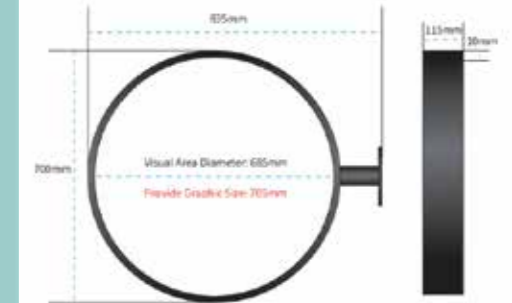

- **Frames:** Extruded aluminium with black powder coating.
- **Face:** 3mm/4.5mm thick flat opal acrylic face, double-sided
- **Light source:** Side-lighting LEDs, cool white
- Exterior and interior use
- Come with single post ready to be fitted on to wall or ceiling, plug and play