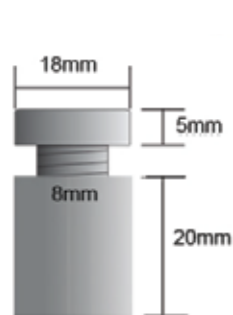

Sign Accessories

SPS1820

Sign Accessories

Product Code	Product	Size	QTY	Price
SSC16	Screw Cover	16mm	40pcs	$39
SSC19	Screw Cover	19mm	40pcs	$49
SSC25	Screw Cover	25mm	40pcs	$59
Wheelx2	Wheels	50 x 25mm	1pair	$36
SL-01	Spot Light	-	1pair	$100
BWD-150	Bubble Wrap Rolls Dispenser	1500mm	1unit	$359
SCALE-TCS	Digital Platform Scale	-	1unit	$159
CLAMP	Aluminium Clamp	-	1unit	$20
LB-Wall Bracket	Light Box Wall Brackets	-	1pair	$125
LB-Hanging Bar	Light Box Hanging Bar	1200mmL	1pair	$135
DIM-01	Dimmer	-	1unit	$120
SPS1820	Panel Mounts	18 x 20mm	6pcs	$35
SPS1825	Panel Mounts	18 x 25mm	6pcs	$35
SPS1835	Panel Mounts	18 x 35mm	6pcs	$39
SPS2525	Panel Mounts	25 x 25mm	6pcs	$39

3M VHB 4910 Double-sided Tape | Clear Acrylic Tape 1.0mm Thick | Super Sticky

3M VHB 4910 is a 1.0mm thick transparent acrylic adhesive, with strong adhesive force, professional for the long-lasting adhesion of transparent materials such as glass, organic glass, acrylic, etc., waterproof and high temperature, short-term high temperature resistance 149 °C, long-term high temperature resistance 93 °C, no residue.

Thickness /Length/ Width	Price
1.0mm/33M/10mm	$45
1.0mm/33M/12mm	$50
1.0mm/33M/15mm	$60
1.0mm/33M/20mm	$70
1.0mm/33M/25mm	$80

3M Grey/White/Black Acrylic Foam Tape Double Side Adhesive

1.14mm thick Grey/White/Black closed structure Acrylic foam, high-strength bonded metal, glass, plastic, short-term high temperature 149°C, long-term high temperature resistance 93°C, high tensile force and shear strength and can be used to replace traditional fixation methods such as screws, wilow nails, and spot welding,

Thickness /Length/ Width	Price
1.14mm/33M/10mm	$40
1.14mm/33M/12mm	$45
1.14mm/33M/15mm	$55

3M 9080 Double Sided Tape | Strong Adhesive 0.16mm Thick | Super Sticky 50M