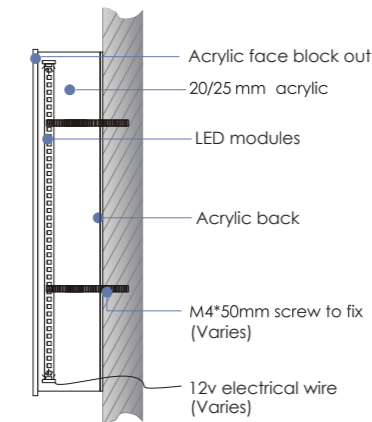

Back-illuminated Acrylic Letters 3D-026

Face: 3mm solid acrylic block out with colour
Body: 3mm acrylic fabrication
Option: 25mm solid acrylic engraved
Finish: Glue sealed, 2 pac paint on face or plain colour acrylic/stainless steel face/UV PVC
Back: Enclosed with 3mm acrylic
Illumination: LED modules, 3,000k ~ 10,000k (Dimmer available at extra cost)
Installation: Installation template included, stand-off bolts/screws or flush mounting
Power supply: 12v-240v Meanwell transformer/C-tick Certified
Colour/Size/Shape: Customized