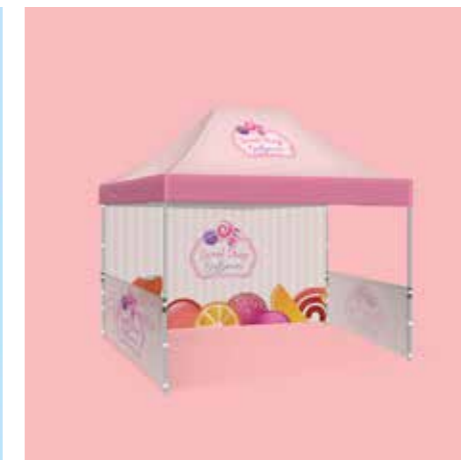

Commercial Marquees

Package Includes:

- 1 X Marquee frame 3mx3m
- Full colour single-sided printed marquee cover
- 4 X pegs & ropes
- 1 X carry bag with wheels
- Aluminium frame with plastic connector and alu feet.
- **Outer tube:** 40x40x1.2mm thickness (extra $100+gst for 1.8mm thickness)
- **Inner tube:** 35x35x1.2mm thickness
- **Trussed tube:** 26x13mm
- **Cover:** 600D polyester with PU coating.

Commercial Marquees

FM3x4.5S3

Product Code	Price
WB-2	$39

Product Code	Frame Size	Tube Thickness 1.2mm
FM3x3S1	3 x 3m	$750
FM3x3S2	3 x 3m	$950
FM3x3S3	3 x 3m	$1350
FM3x3S4	3 x 3m	$1200
FM3x3S5	3 x 3m	$1390
FM3x4.5S3*	3 x 4.5m	$1750*
FM3x6S1	3 x 6m	$1150
FM3x6S2	3 x 6m	$1800
FM3x6S3	3 x 6m	$2500
FM3x6S4	3 x 6m	$2300