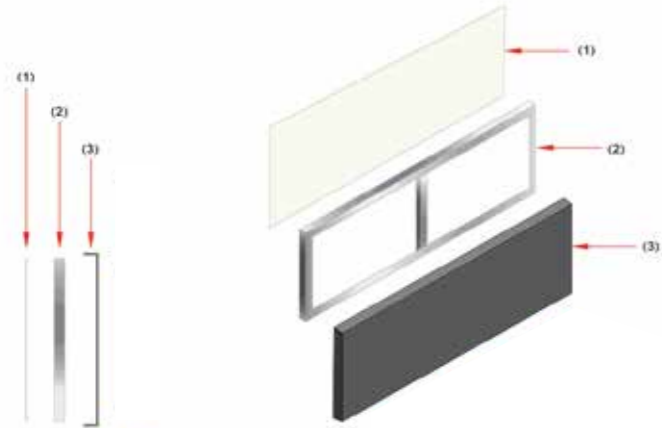

Metal Signage

ACM Fabricated Sign Boxes

- Aluminium frame wrapped with composite panel
- Folded on edges with v-groove cut.
- Screws on the return with no visible fixing on face
- Full colour print or raised logo on the face
- Great choice for illuminated signs which allows wires to run inside.