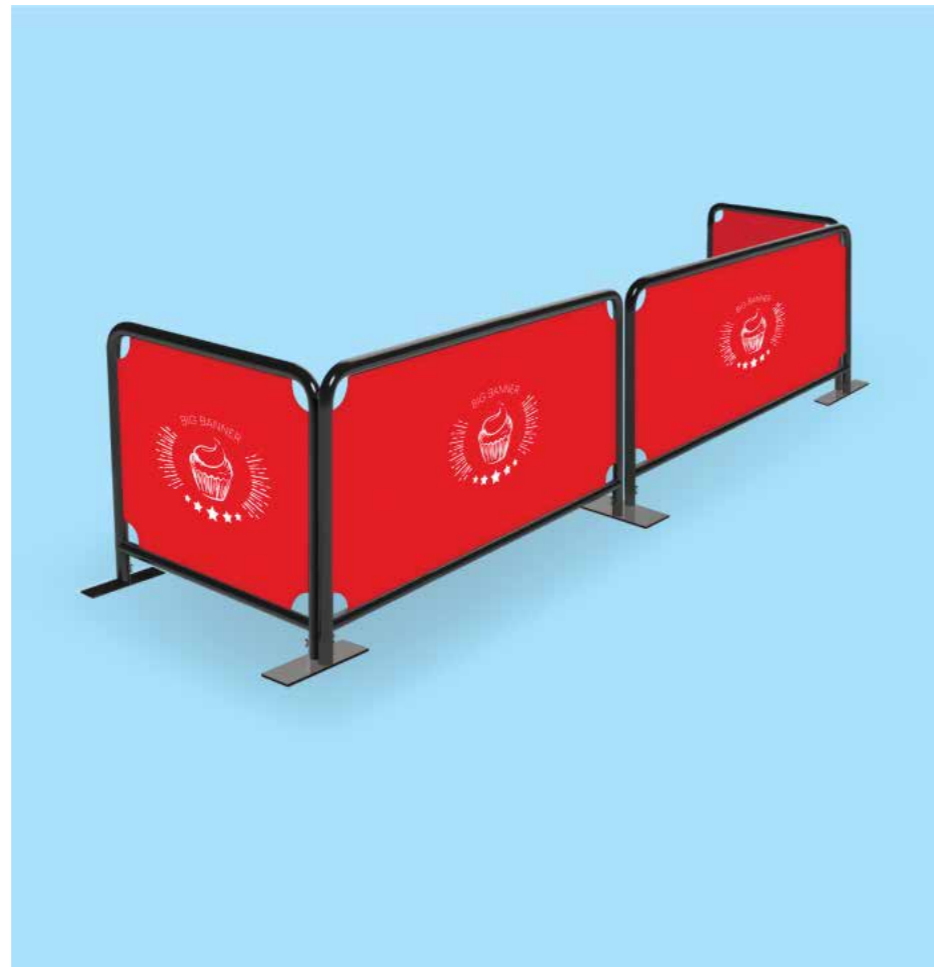

Cafe Barriers | Wind Break

CB-2n2-B

- **Material:**
  Black/Silver UV powder coated steel tube with PVC Banner
- **Printing Options:**
  - No Printing (Choice of skin colour)
  - Single Side Printing
  - Double Side Printing

Product Code	Frame Size	Incl. SS Print	Incl. DS Print
CB-1mx1m-B	1000 x 940mm	$275	$315
CB-1mx1m-S	1000 x 940mm	$275	$315
CB-2mx1m-B	2000 x 940mm	$335	$375
CB-2mx1m-S	2000 x 940mm	$335	$375
CB-2n2-B	1m+2m+2m+1m	$1250	$1350
CB-2n2-S	1m+2m+2m+1m	$1250	$1350
CB-2n2-SQ	1m+2m+2m+1m	$1380	$1480

Cafe Barriers | Wind Break

Solid colour banner Options:

- Red
- Black
- White
- Brown
- Blue
- Grey
- Cream
- Maroon

Material:

- 1m Height - Black UV Powder Coated tube with PVC film
- 1.5m Height - Black UV Powder Coated tube with Clear Film on Top and Colour/Printed PVC Banner on Bottom

Printing Options:

- No Printing (Choice of skin colour)
- Single Side Printing
- Double Side Printing

Product Code	Frame Size	Incl. SS Print	Incl. DS Print
CB-1mx1m-SQ	1000 x 940mm	$300	$345
CB-2mx1m-SQ	2000 x 940mm	$385	$425
CB-1.5mx1m	1000 x 1500mm	$555	$600
CCB-1.5mx2m	2000 x 1500mm	$680	$780

Product Code	Description	Price
Feet-D	Double Feet	$35
Feet-S	Single Feet	$30