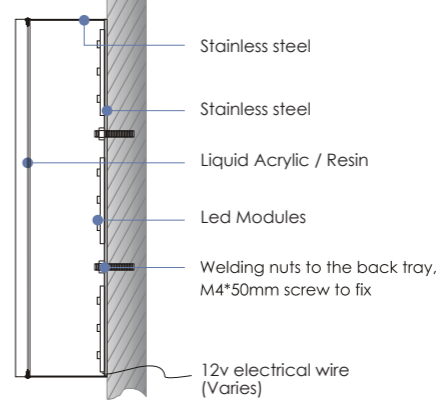

LED Rimless Resin Letters 3D-Resin

Face: 8mm-10mm Liquid acrylic / resin
Body: 1mm 304 grade stainless steel fabricated (Option: 316 Marine Grade)
Back: Metal base
Finish: Plain silver, polished / brushed, electrical plated
Illumination: LED modules, 3,000k ~ 10,000k (Dimmer available at extra cost)
Installation: Installation template included, stand-off bolts/screws or flush mounting
Power supply: 12v-240v Meanwell transformer/C-tick Certified
Colour/Size/Shape: Customized