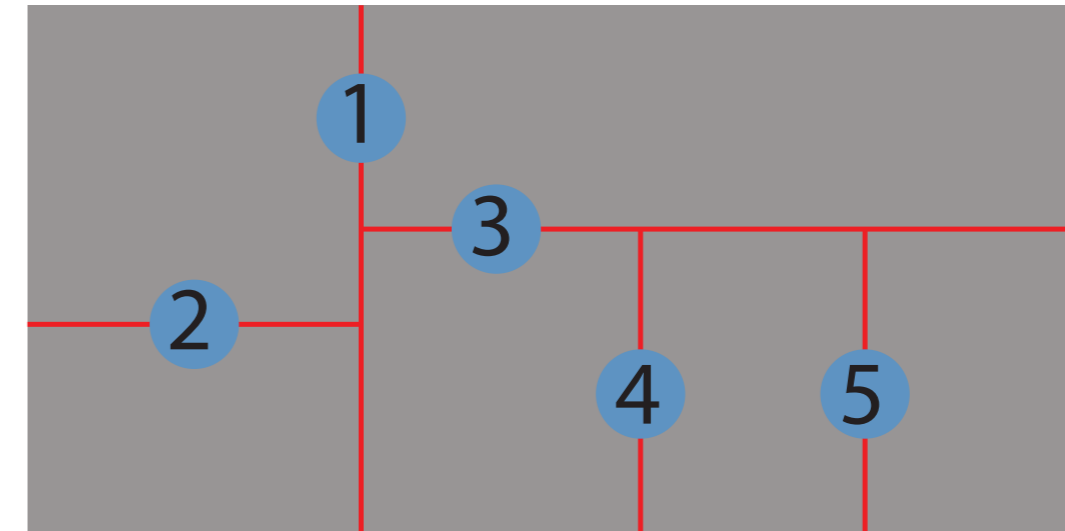

# Acrylic & ACP Cutting Service

**From \$5.00**

Please send your cutting diagram to [sales@bigbanner.com.au](mailto:sales@bigbanner.com.au)

How to calculate your cut

Example:

Total cuts: 5

Quote for price

Get a Quick Quote, Get a Quick Run!