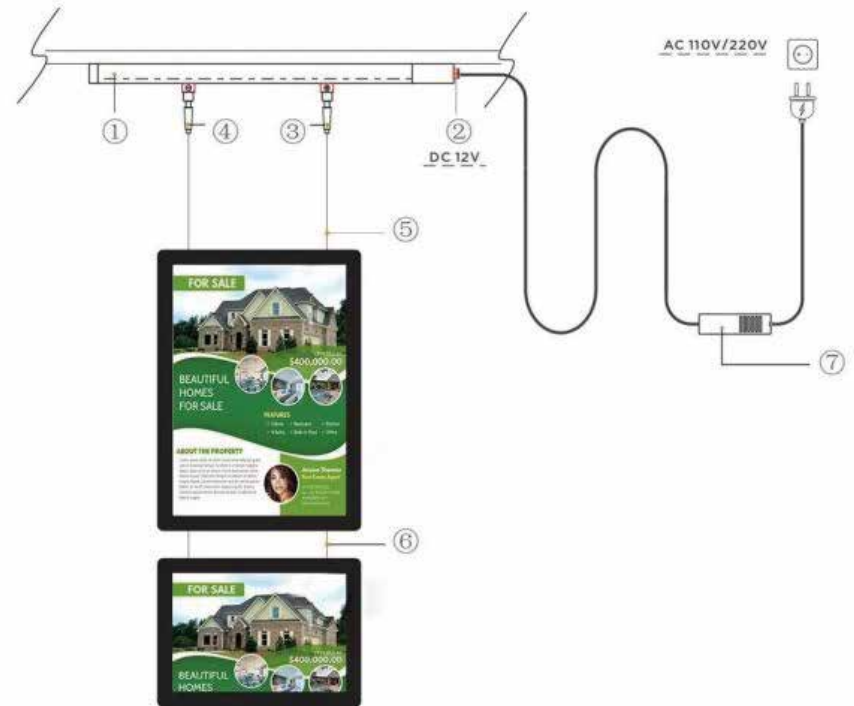

# PLEASE CHECK ✓

- SPELLING
- LAYOUT
- SIZES
- COLOURS
- QUANTITY

Sales Person : Allan

**JOB WILL NOT BEGIN UNTIL**  
THE APPROVAL BELOW IS FULLY COMPLETED

- This order is approved as per this proof
- Approved with specified changes
- A further proof is required

Date: \_\_\_/\_\_\_/\_\_\_

Signature: \_\_\_\_\_

Product# 16 Real Estate Window Display LED Lightbox

- ① Ceiling Rail Tack
- ② DC Plug
- ③ Positive standoff
- ④ Negative standoff
- ⑤ Ceiling stainless steel cables
- ⑥ 45mm Mini joiners
- ⑦ Transformer