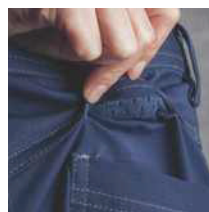

Air Vents with Mesh