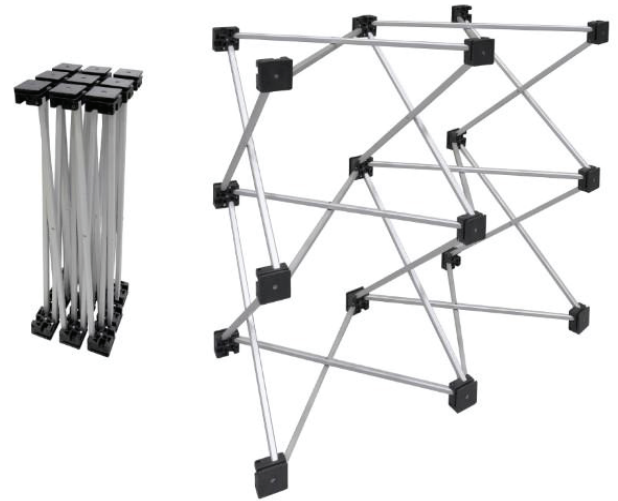

Standard Promotional Table

PT-01

Installation Manual

Pop Up Counter System

Magnetic aluminum bars

Pop up frame x1

Fold with half size

Tray x2

Assemble 12 straight vertical bars first

Front

Back