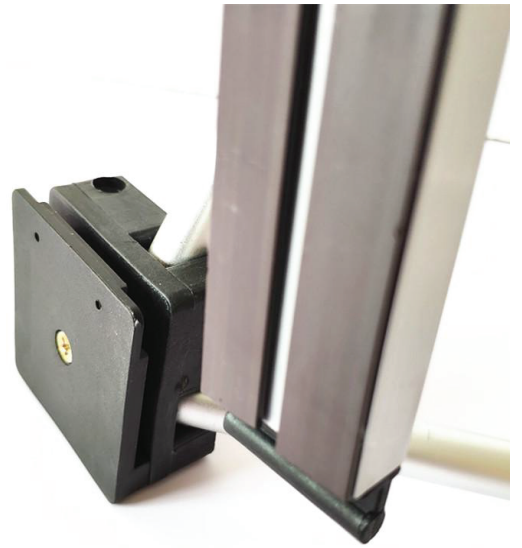

Standard Promotional Table

PT-01

Installation Manual

Pop Up Counter System

Magnetic aluminum bars

Pop up frame x1

Fold with half size

Tray x2

Assemble 12 straight vertical bars first

Front

Back