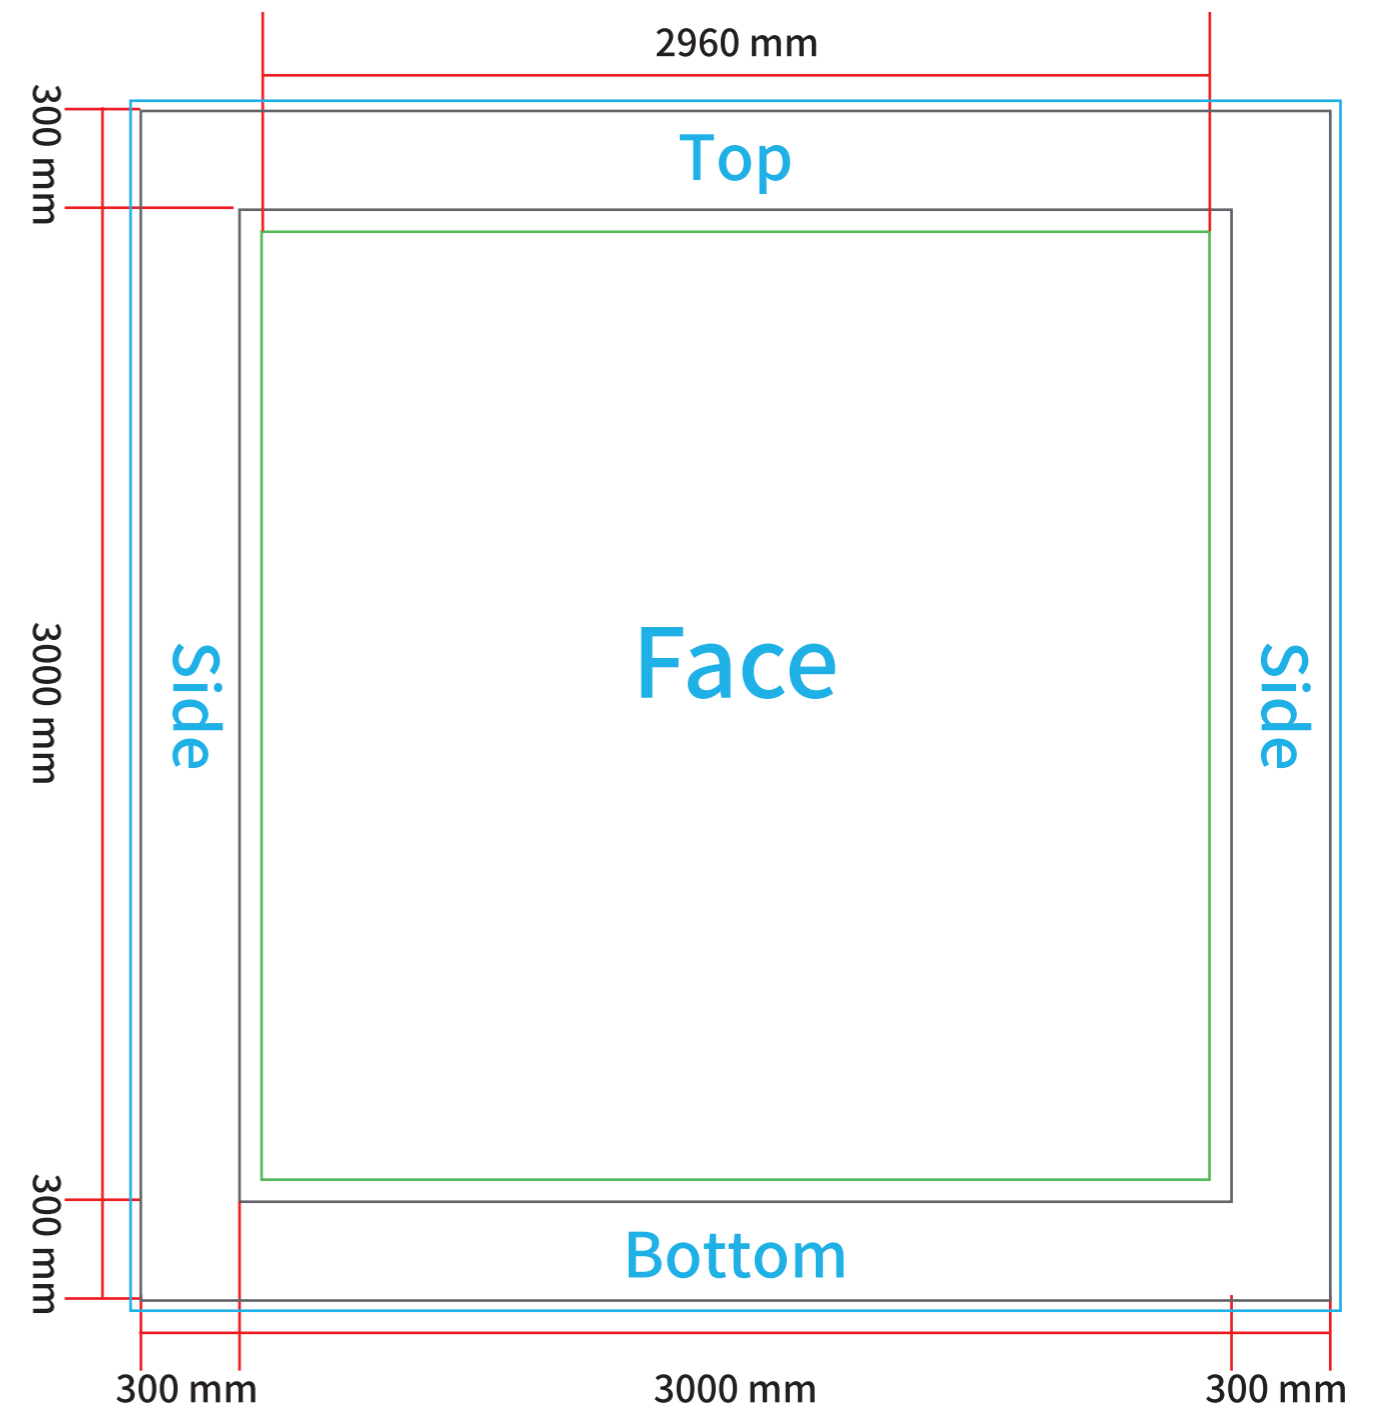

All images and elements must be embed . No trim, crop or registration marks.

Artwork to be supplied at 100% 50% 25% or 10%. The correct proportion is important.

Photographic images should be supplied at 150dpi or better resolution.

(with clear reference of your order/invoice number)

3000x3000x300mm Fabric Wrapped Wall Box

Artwork Specifications

3000(W)x3000(H)x300mm

Print Ready Artwork Requirement:

- Artwork to be supplied as a PDF file.
- Artwork to be set up as CMYK or Pantone color mode.
- All the text must be outlined/ convert to path.
- All images and elements must be embed . No trim, crop or registration marks.
- Artwork to be supplied at 100% 50% 25% or 10%. The correct proportion is important.
- Photographic images should be supplied at 150dpi or better resolution.

-  20mm Bleeding
-  Finished Area
-  Safe Artwork Area

6000x3000x400mm Fabric Wrapped Wall Box

Artwork Specifications

6000(W)x3000(H)x400mm

Print Ready Artwork Requirement:

- Artwork to be supplied as a PDF file.
- Artwork to be set up as CMYK or Pantone color mode.
- All the text must be outlined/ convert to path.
- All images and elements must be embed . No trim, crop or registration marks.
- Artwork to be supplied at 100% 50% 25% or 10%. The correct proportion is important.
- Photographic images should be supplied at 150dpi or better resolution.

-  20mm Bleeding
-  Finished Area
-  Safe Artwork Area