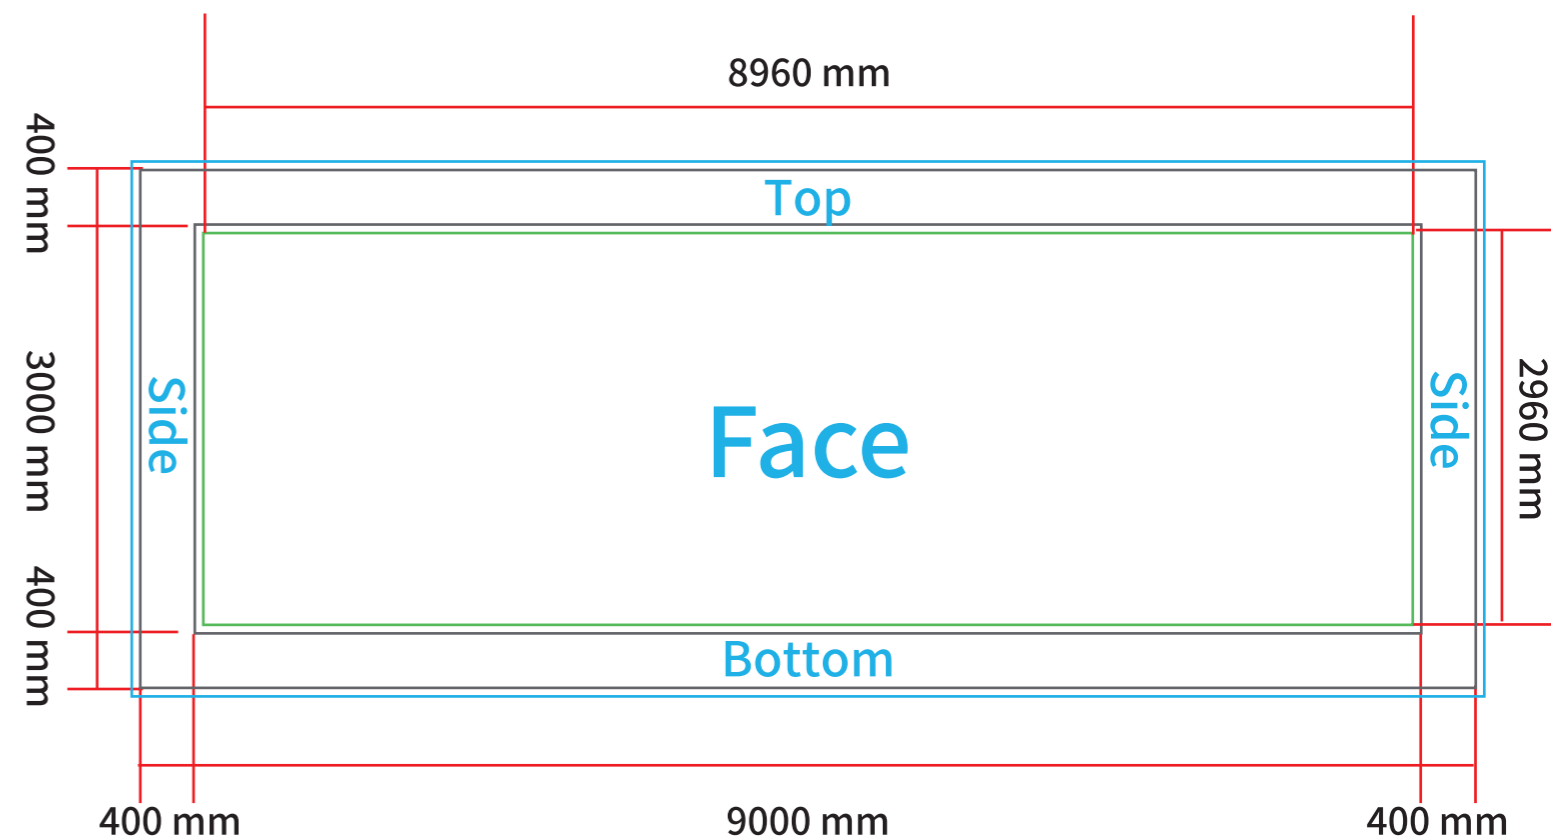

(with clear reference of your order/invoice number)

3000x3000x300mm Fabric Wrapped Wall Box

Artwork Specifications

3000(W)x3000(H)x300mm

Print Ready Artwork Requirement:

- Artwork to be supplied as a PDF file.
- Artwork to be set up as CMYK or Pantone color mode.
- All the text must be outlined/ convert to path.
- All images and elements must be embed . No trim, crop or registration marks.
- Artwork to be supplied at 100% 50% 25% or 10%. The correct proportion is important.
- Photographic images should be supplied at 150dpi or better resolution.

-  20mm Bleeding
-  Finished Area
-  Safe Artwork Area

6000x3000x400mm Fabric Wrapped Wall Box

Artwork Specifications

6000(W)x3000(H)x400mm

Print Ready Artwork Requirement:

- Artwork to be supplied as a PDF file.
- Artwork to be set up as CMYK or Pantone color mode.
- All the text must be outlined/ convert to path.
- All images and elements must be embed . No trim, crop or registration marks.
- Artwork to be supplied at 100% 50% 25% or 10%. The correct proportion is important.
- Photographic images should be supplied at 150dpi or better resolution.

-  20mm Bleeding
-  Finished Area
-  Safe Artwork Area

9000x3000x400mm Fabric Wrapped Wall Box

Artwork Specifications

9000(W)x3000(H)x400mm

Print Ready Artwork Requirement:

- Artwork to be supplied as a PDF file.
- Artwork to be set up as CMYK or Pantone color mode.
- All the text must be outlined/ convert to path.
- All images and elements must be embed . No trim, crop or registration marks.
- Artwork to be supplied at 100% 50% 25% or 10%. The correct proportion is important.
- Photographic images should be supplied at 150dpi or better resolution.

-  20mm Bleeding
-  Finished Area
-  Safe Artwork Area