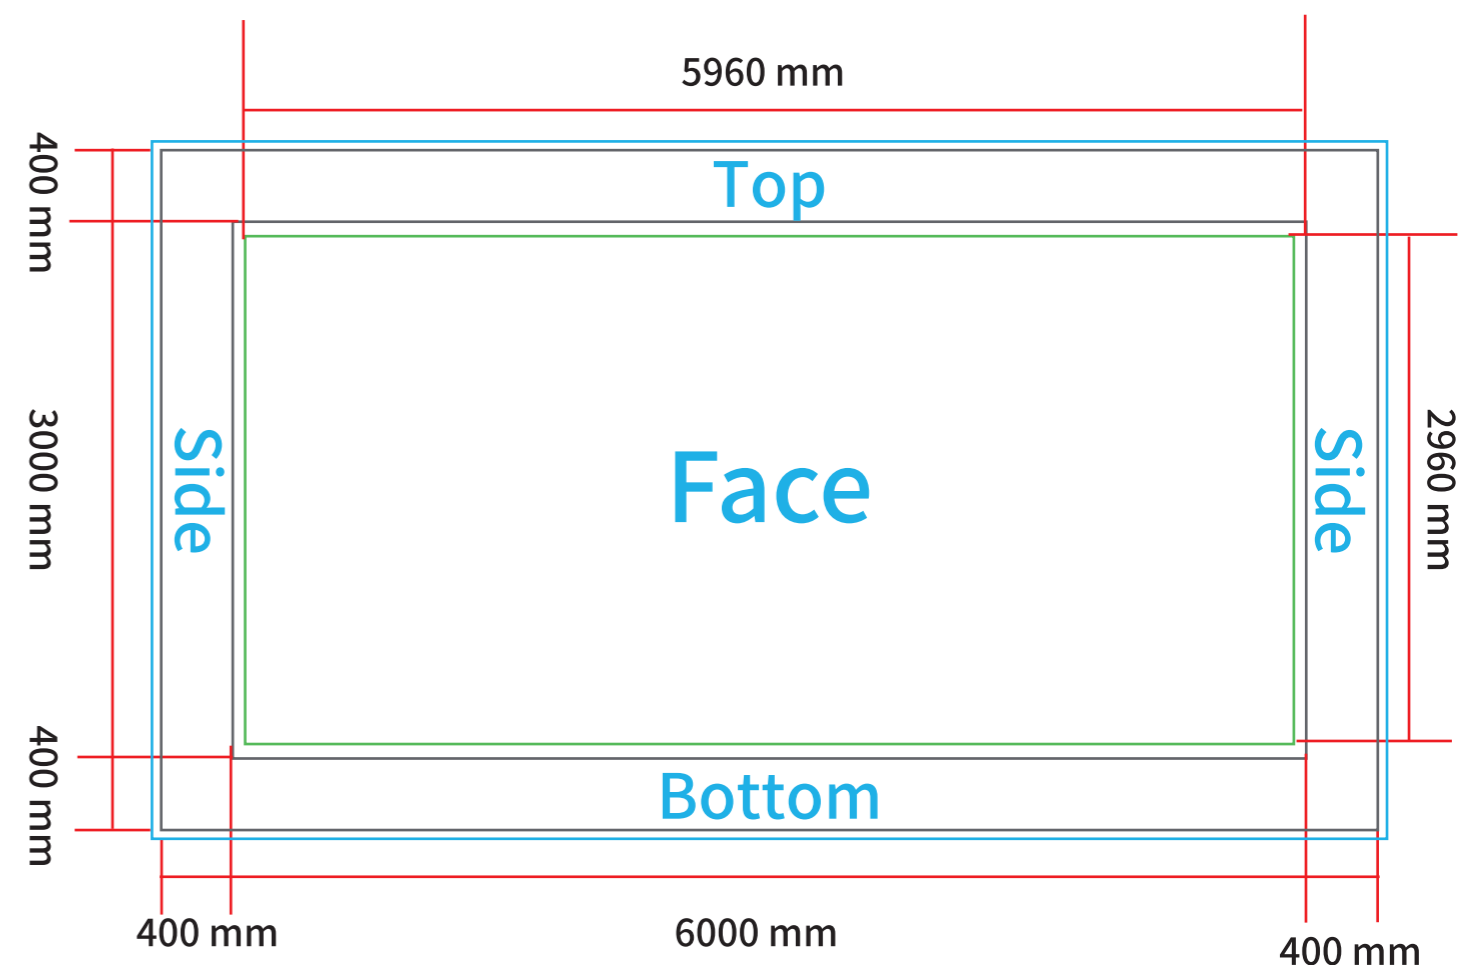

(with clear reference of your order/invoice number)

3000x3000x300mm Fabric Wrapped Wall Box

Artwork Specifications

3000(W)x3000(H)x300mm

Print Ready Artwork Requirement:

- Artwork to be supplied as a PDF file.
- Artwork to be set up as CMYK or Pantone color mode.
- All the text must be outlined/ convert to path.
- All images and elements must be embed . No trim, crop or registration marks.
- Artwork to be supplied at 100% 50% 25% or 10%. The correct proportion is important.
- Photographic images should be supplied at 150dpi or better resolution.

-  20mm Bleeding
-  Finished Area
-  Safe Artwork Area

6000x3000x400mm Fabric Wrapped Wall Box

Artwork Specifications

6000(W)x3000(H)x400mm

Print Ready Artwork Requirement:

- Artwork to be supplied as a PDF file.
- Artwork to be set up as CMYK or Pantone color mode.
- All the text must be outlined/ convert to path.
- All images and elements must be embed . No trim, crop or registration marks.
- Artwork to be supplied at 100% 50% 25% or 10%. The correct proportion is important.
- Photographic images should be supplied at 150dpi or better resolution.

-  20mm Bleeding
-  Finished Area
-  Safe Artwork Area

9000x3000x400mm Fabric Wrapped Wall Box

Artwork Specifications

9000(W)x3000(H)x400mm

Print Ready Artwork Requirement:

- Artwork to be supplied as a PDF file.
- Artwork to be set up as CMYK or Pantone color mode.
- All the text must be outlined/ convert to path.
- All images and elements must be embed . No trim, crop or registration marks.
- Artwork to be supplied at 100% 50% 25% or 10%. The correct proportion is important.
- Photographic images should be supplied at 150dpi or better resolution.

-  20mm Bleeding
-  Finished Area
-  Safe Artwork Area