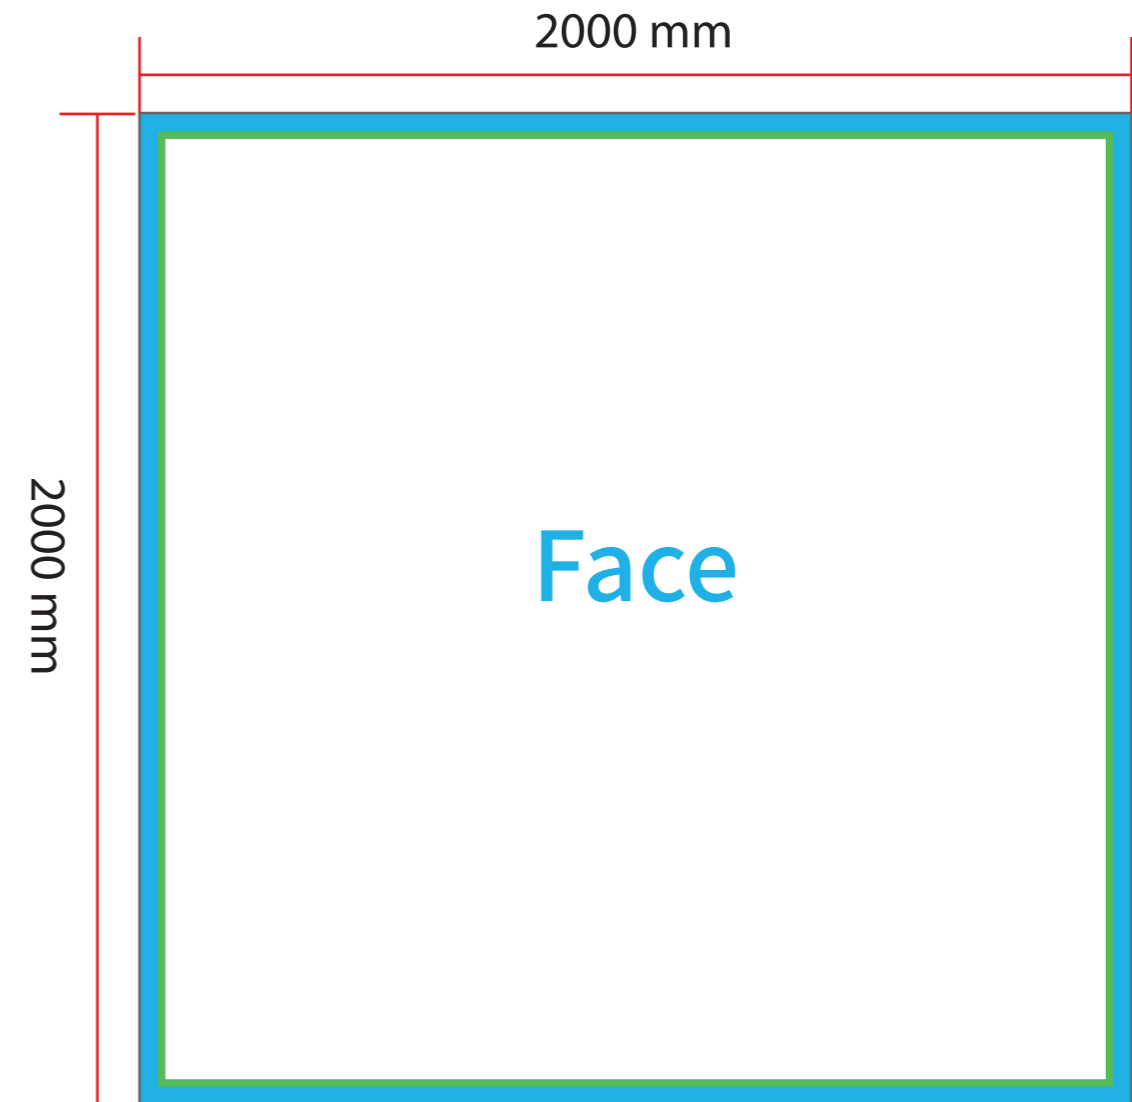

Supreme Adjustable Free Standing Backdrop Frame

Artwork Specifications

1500x2000mm
2000x2000mm
2450x2450mm
3000x2350mm

Print Ready Artwork Requirement:

Artwork to be supplied as a PDF file.

Artwork to be set up as CMYK or Pantone color mode.

(with clear reference of your order/invoice number)

Supreme Adjustable Free Standing Backdrop Frame

Artwork Specifications

1500x2000mm

Print Ready Artwork Requirement:

Artwork to be supplied as a PDF file.
Artwork to be set up as CMYK or Pantone color mode.
All the text must be outlined/ convert to path.
All images and elements must be embed . No trim, crop or registration marks.
Artwork to be supplied at 100% 50% 25% or 10%. The correct proportion is important.
Photographic images should be supplied at 150dpi or better resolution.

-  50mm Velcro
-  Finished Area
-  Safe Artwork Area

Supreme Adjustable Free Standing Backdrop Frame

Artwork Specifications

2000x2000mm

Print Ready Artwork Requirement:

Artwork to be supplied as a PDF file.
Artwork to be set up as CMYK or Pantone color mode.
All the text must be outlined/ convert to path.
All images and elements must be embed . No trim, crop or registration marks.
Artwork to be supplied at 100% 50% 25% or 10%. The correct proportion is important.
Photographic images should be supplied at 150dpi or better resolution.

-  50mm Velcro
-  Finished Area
-  Safe Artwork Area

Supreme Adjustable Free Standing Backdrop Frame

Artwork Specifications

2450x2450mm

Print Ready Artwork Requirement:

Artwork to be supplied as a PDF file.
Artwork to be set up as CMYK or Pantone color mode.
All the text must be outlined/ convert to path.
All images and elements must be embed . No trim, crop or registration marks.
Artwork to be supplied at 100% 50% 25% or 10%. The correct proportion is important.
Photographic images should be supplied at 150dpi or better resolution.