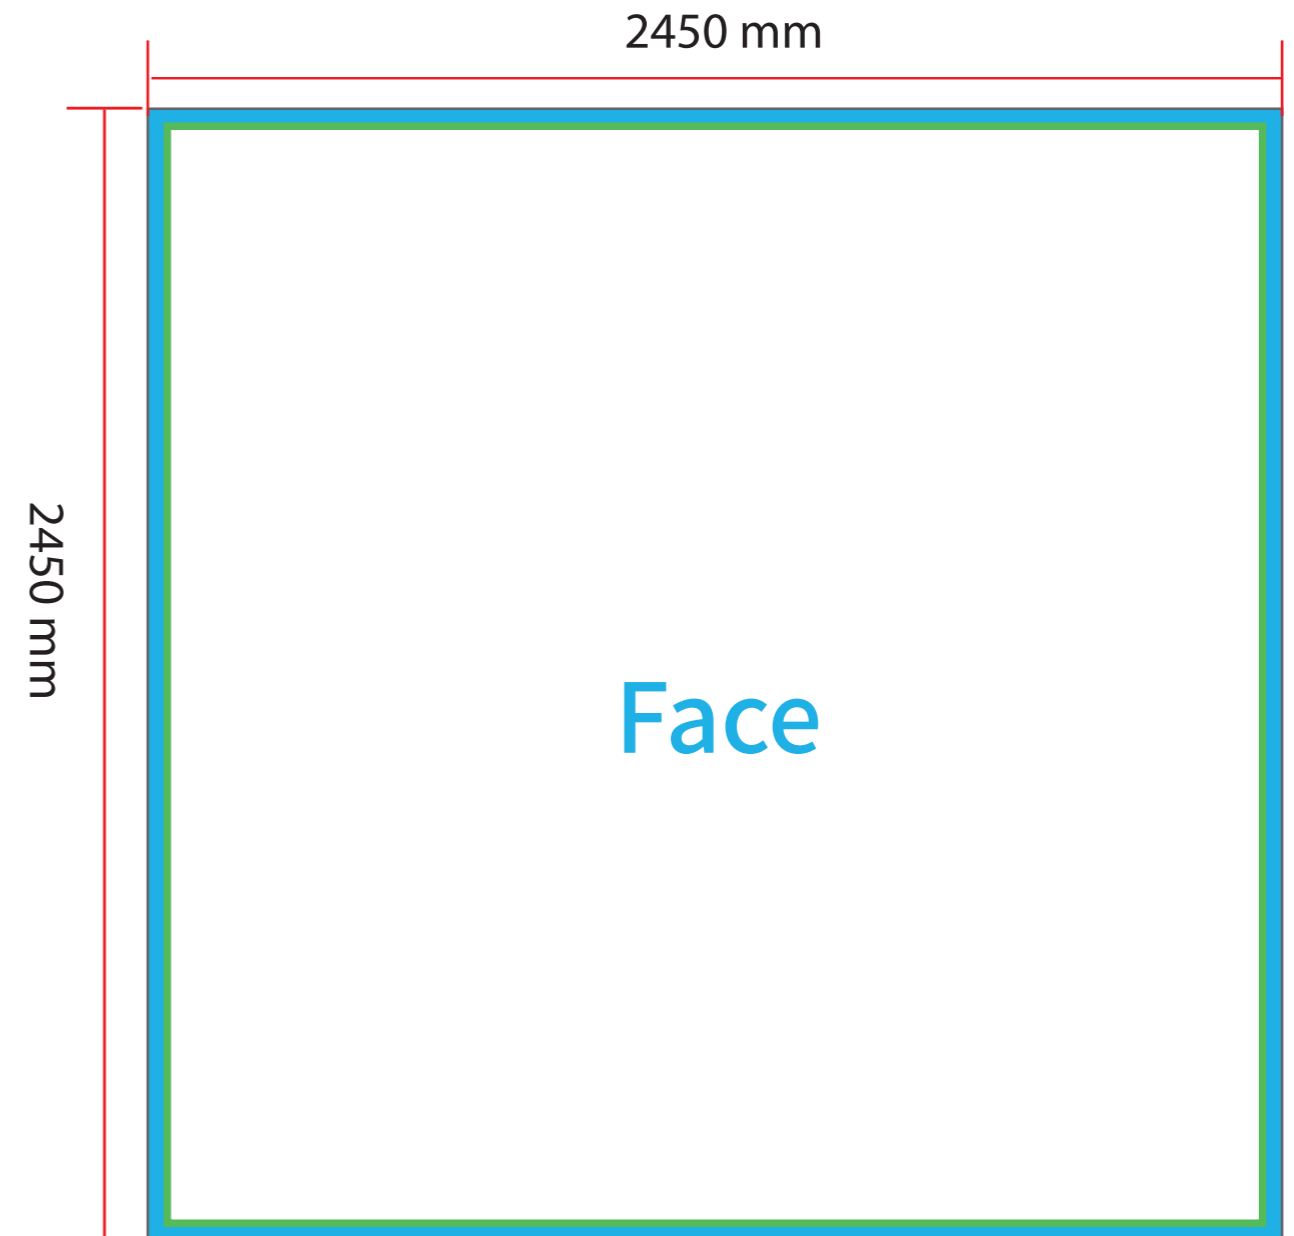

Supreme Adjustable Free Standing Backdrop Frame

Artwork Specifications

2450x2450mm

Print Ready Artwork Requirement:

Artwork to be supplied as a PDF file.
Artwork to be set up as CMYK or Pantone color mode.
All the text must be outlined/ convert to path.
All images and elements must be embed . No trim, crop or registration marks.
Artwork to be supplied at 100% 50% 25% or 10%. The correct proportion is important.
Photographic images should be supplied at 150dpi or better resolution.

Send Artwork:

Email to artwork@bigbanner.com.au if size is less than 20MB.
For large artwork, use free service of www.wetransfer.com/www.hightail.com,
or any other website to upload file and send us the download link.
(with clear reference of your order/invoice number)

- 50mm Velcro
- Finished Area
- Safe Artwork Area