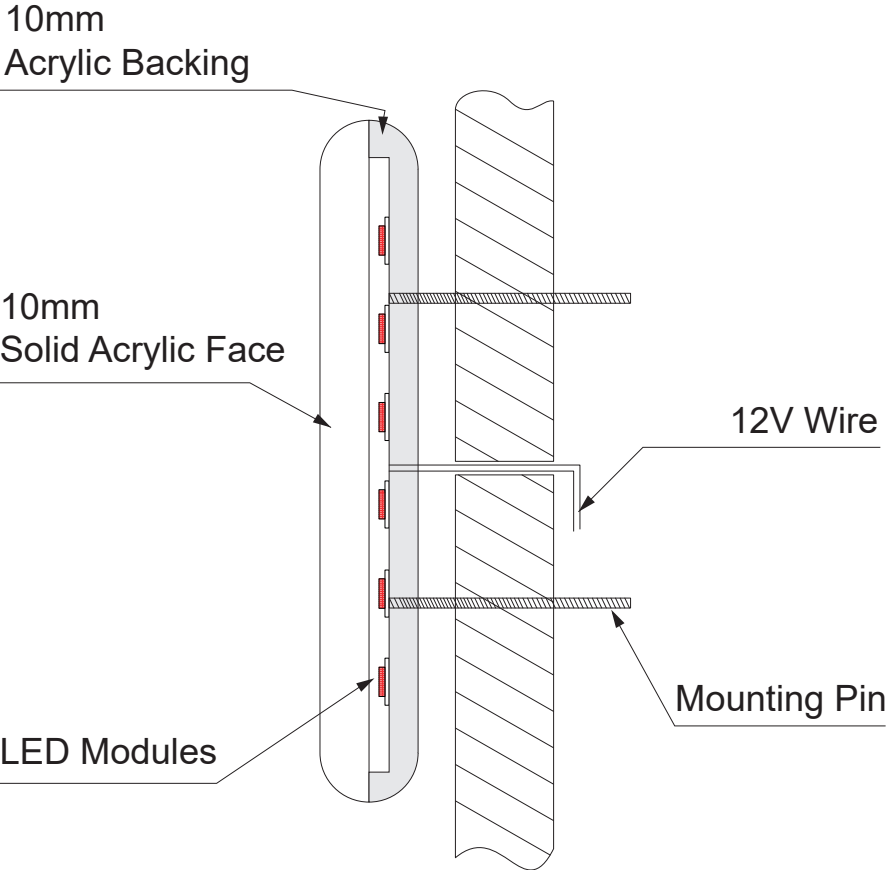

Acrylic Engraved LED Neon Sign

Metal Backing: 15-40mm
/ Acrylic Backing: 15-20mm

Option A: 180° Neon Sign

Metal Backing: 15-40mm
/ Acrylic Backing: 15-20mm

Option B: 270° Neon Sign

Acrylic Engraved LED Neon Sign

Option C: 360° Neon Sign
Stroke ≥ 18mm

Option D: 360° Neon Sign
Stroke ≥ 28mm

Acrylic Engraved LED Neon Sign

Metal Backing: 15-40mm
/ Acrylic Backing: 15-20mm

Option E: 180° Neon Sign (H Holder)
Open Backing

Metal Backing: 15-40mm
/ Acrylic Backing: 15-20mm

Option F: 180° Neon Sign (H Holder)
Closed Backing

Acrylic Engraved LED Neon Sign

Metal Backing: 15-40mm
/ Acrylic Backing: 15-20mm

Option G: 270° Neon Sign (H Holder)
Open Backing

Metal Backing: 15-40mm
/ Acrylic Backing: 15-20mm

Option H : 270° Neon Sign (H Holder)
Closed Backing