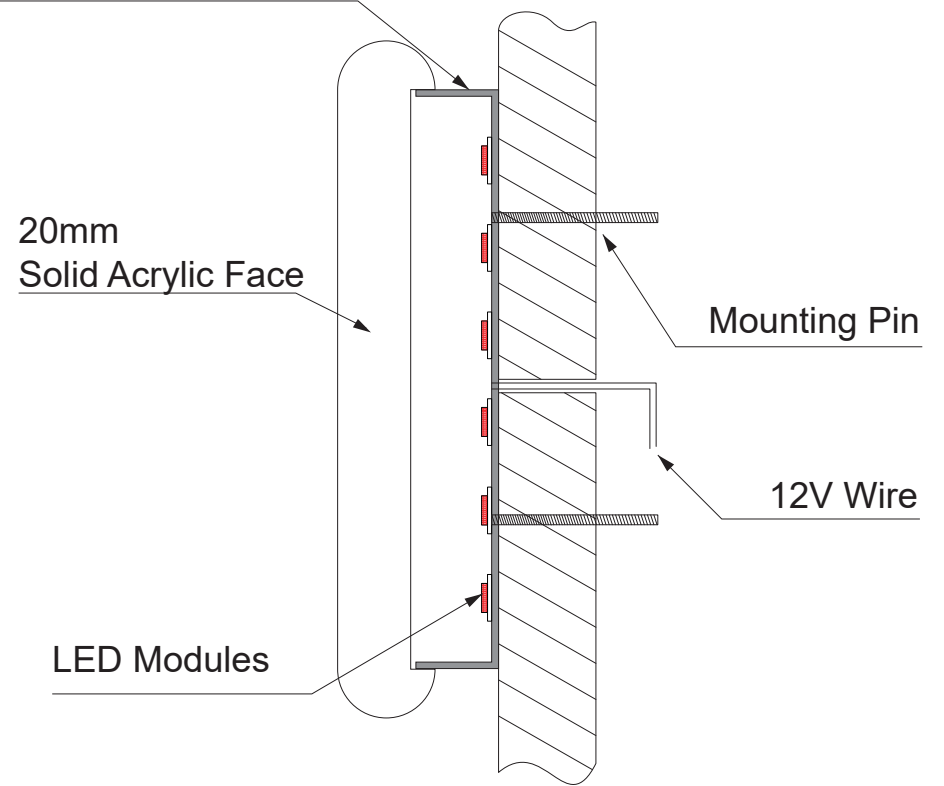

Acrylic Engraved LED Neon Sign

Metal Backing: 15-40mm
/ Acrylic Backing: 15-20mm

Option A: 180° Neon Sign

Metal Backing: 15-40mm
/ Acrylic Backing: 15-20mm

Option B: 270° Neon Sign

Acrylic Engraved LED Neon Sign

Option C: 360° Neon Sign
Stroke ≥ 18mm

Option D: 360° Neon Sign
Stroke ≥ 28mm

Acrylic Engraved LED Neon Sign

Metal Backing: 15-40mm
/ Acrylic Backing: 15-20mm

Option E: 180° Neon Sign (H Holder)
Open Backing

Metal Backing: 15-40mm
/ Acrylic Backing: 15-20mm

Option F: 180° Neon Sign (H Holder)
Closed Backing

Acrylic Engraved LED Neon Sign

Metal Backing: 15-40mm
/ Acrylic Backing: 15-20mm

Option G: 270° Neon Sign (H Holder)
Open Backing

Metal Backing: 15-40mm
/ Acrylic Backing: 15-20mm

Option H : 270° Neon Sign (H Holder)
Closed Backing