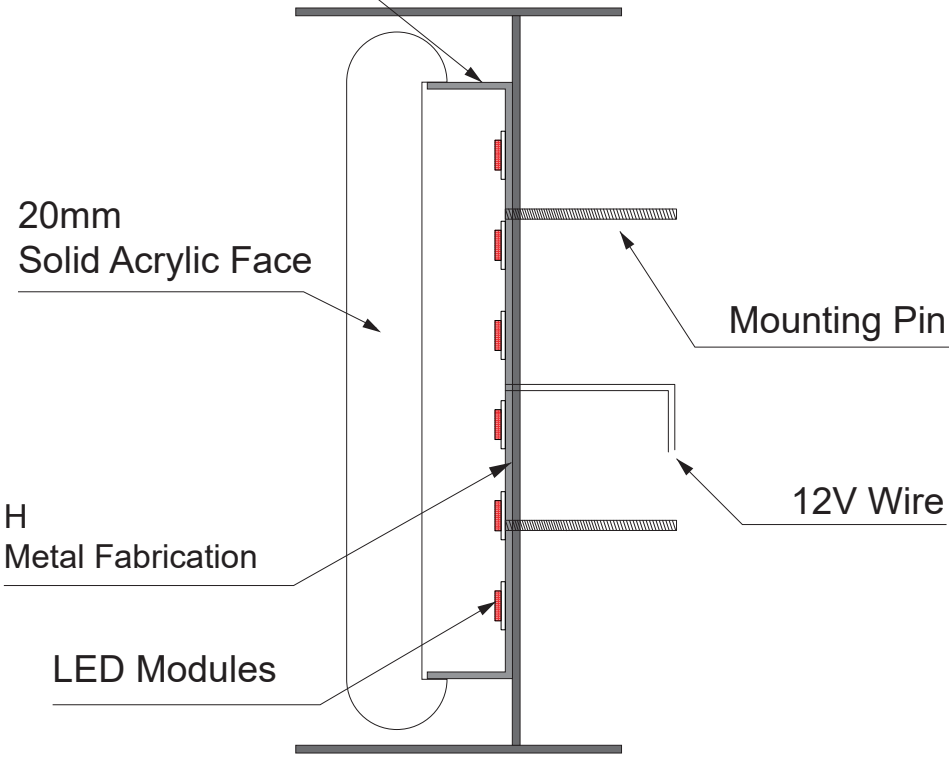

Acrylic Engraved LED Neon Sign

Metal Backing: 15-40mm
/ Acrylic Backing: 15-20mm

Option A: 180° Neon Sign

Metal Backing: 15-40mm
/ Acrylic Backing: 15-20mm

Option B: 270° Neon Sign

Acrylic Engraved LED Neon Sign

Option C: 360° Neon Sign
Stroke ≥ 18mm

Option D: 360° Neon Sign
Stroke ≥ 28mm

Acrylic Engraved LED Neon Sign

Metal Backing: 15-40mm
/ Acrylic Backing: 15-20mm

Option E: 180° Neon Sign (H Holder)
Open Backing

Metal Backing: 15-40mm
/ Acrylic Backing: 15-20mm

Option F: 180° Neon Sign (H Holder)
Closed Backing

Acrylic Engraved LED Neon Sign

Metal Backing: 15-40mm
/ Acrylic Backing: 15-20mm

Option G: 270° Neon Sign (H Holder)
Open Backing

Metal Backing: 15-40mm
/ Acrylic Backing: 15-20mm

Option H : 270° Neon Sign (H Holder)
Closed Backing