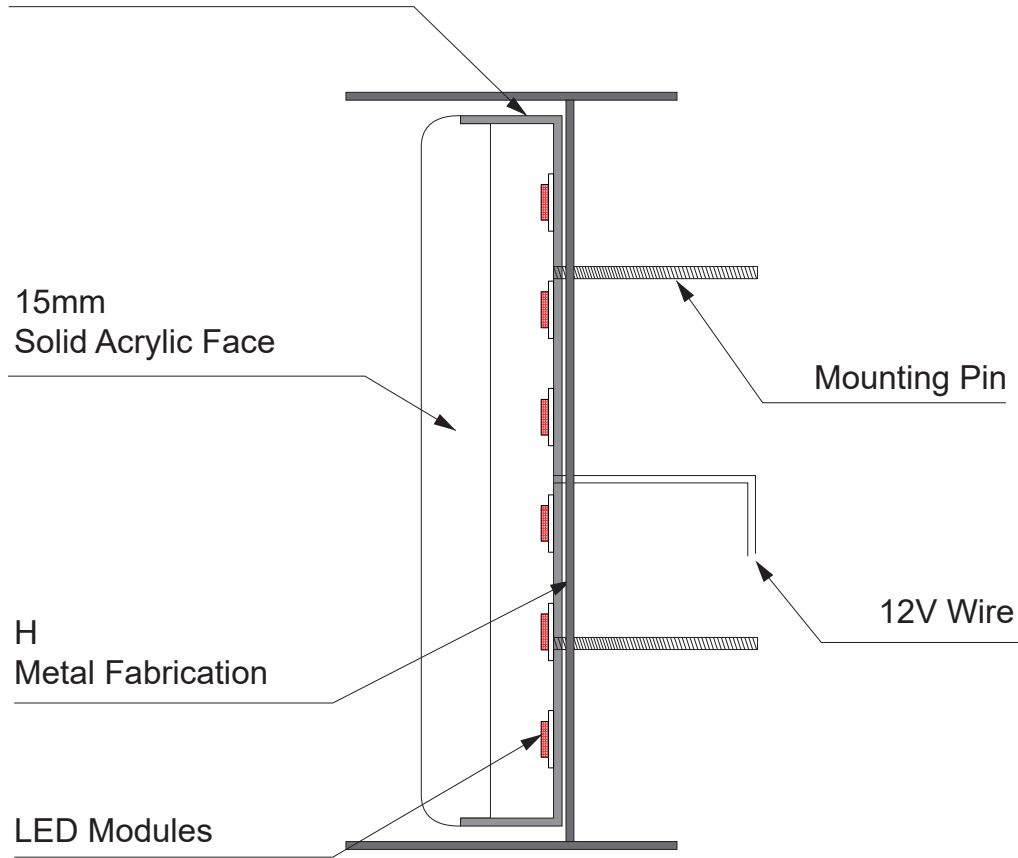

Acrylic Engraved LED Neon Sign

Metal Backing: 15-40mm
/ Acrylic Backing: 15-20mm

Option A: 180° Neon Sign

Metal Backing: 15-40mm
/ Acrylic Backing: 15-20mm

Option B: 270° Neon Sign

Acrylic Engraved LED Neon Sign

Option C: 360° Neon Sign
Stroke ≥ 18mm

Option D: 360° Neon Sign
Stroke ≥ 28mm

Acrylic Engraved LED Neon Sign

Metal Backing: 15-40mm
/ Acrylic Backing: 15-20mm

Option E: 180° Neon Sign (H Holder)
Open Backing

Metal Backing: 15-40mm
/ Acrylic Backing: 15-20mm

Option F: 180° Neon Sign (H Holder)
Closed Backing

Acrylic Engraved LED Neon Sign

Metal Backing: 15-40mm
/ Acrylic Backing: 15-20mm

Option G: 270° Neon Sign (H Holder)
Open Backing

Metal Backing: 15-40mm
/ Acrylic Backing: 15-20mm

Option H : 270° Neon Sign (H Holder)
Closed Backing