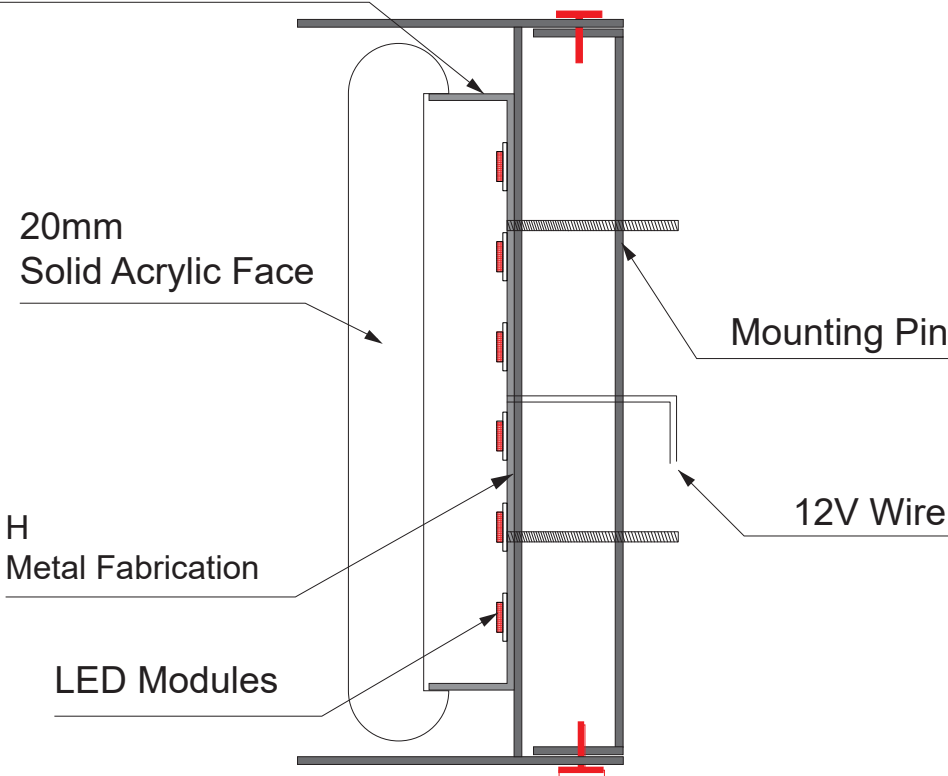

Acrylic Engraved LED Neon Sign

Metal Backing: 15-40mm
/ Acrylic Backing: 15-20mm

Option A: 180° Neon Sign

Metal Backing: 15-40mm
/ Acrylic Backing: 15-20mm

Option B: 270° Neon Sign

Acrylic Engraved LED Neon Sign

Option C: 360° Neon Sign
Stroke ≥ 18mm

Option D: 360° Neon Sign
Stroke ≥ 28mm

Acrylic Engraved LED Neon Sign

Metal Backing: 15-40mm
/ Acrylic Backing: 15-20mm

Option E: 180° Neon Sign (H Holder)
Open Backing

Metal Backing: 15-40mm
/ Acrylic Backing: 15-20mm

Option F: 180° Neon Sign (H Holder)
Closed Backing

Acrylic Engraved LED Neon Sign

Metal Backing: 15-40mm
/ Acrylic Backing: 15-20mm

Option G: 270° Neon Sign (H Holder)
Open Backing

Metal Backing: 15-40mm
/ Acrylic Backing: 15-20mm

Option H : 270° Neon Sign (H Holder)
Closed Backing