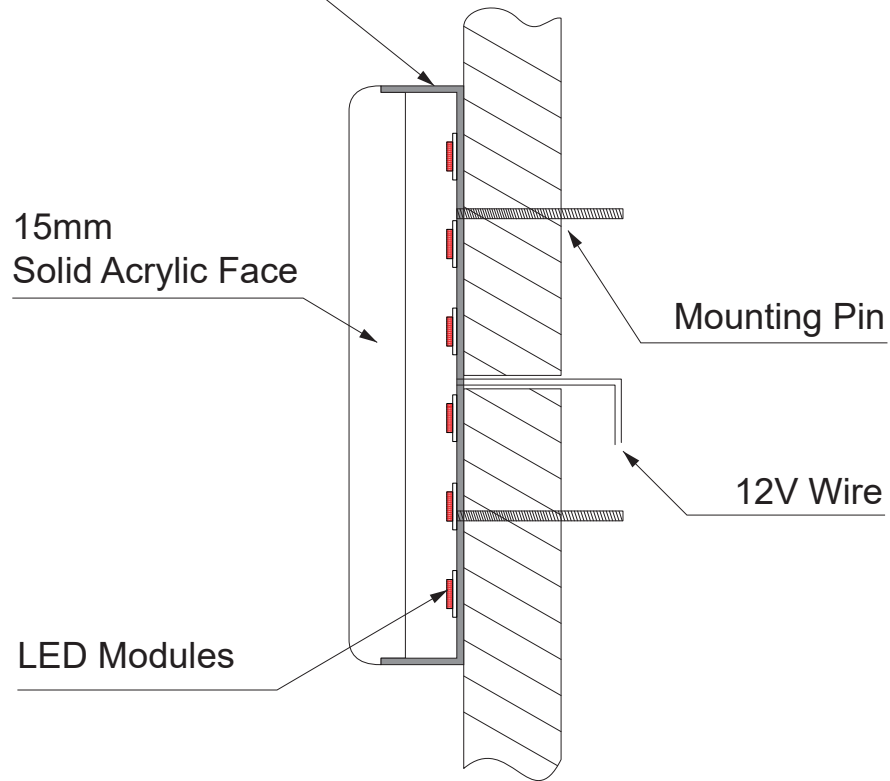

Acrylic Engraved LED Neon Sign

Metal Backing: 15-40mm
/ Acrylic Backing: 15-20mm

Option A: 180° Neon Sign

Metal Backing: 15-40mm
/ Acrylic Backing: 15-20mm

Option B: 270° Neon Sign

Acrylic Engraved LED Neon Sign

Option C: 360° Neon Sign
Stroke ≥ 18mm

Option D: 360° Neon Sign
Stroke ≥ 28mm

Acrylic Engraved LED Neon Sign

Metal Backing: 15-40mm
/ Acrylic Backing: 15-20mm

Option E: 180° Neon Sign (H Holder)
Open Backing

Metal Backing: 15-40mm
/ Acrylic Backing: 15-20mm

Option F: 180° Neon Sign (H Holder)
Closed Backing

Acrylic Engraved LED Neon Sign

Metal Backing: 15-40mm
/ Acrylic Backing: 15-20mm

Option G: 270° Neon Sign (H Holder)
Open Backing

Metal Backing: 15-40mm
/ Acrylic Backing: 15-20mm

Option H : 270° Neon Sign (H Holder)
Closed Backing