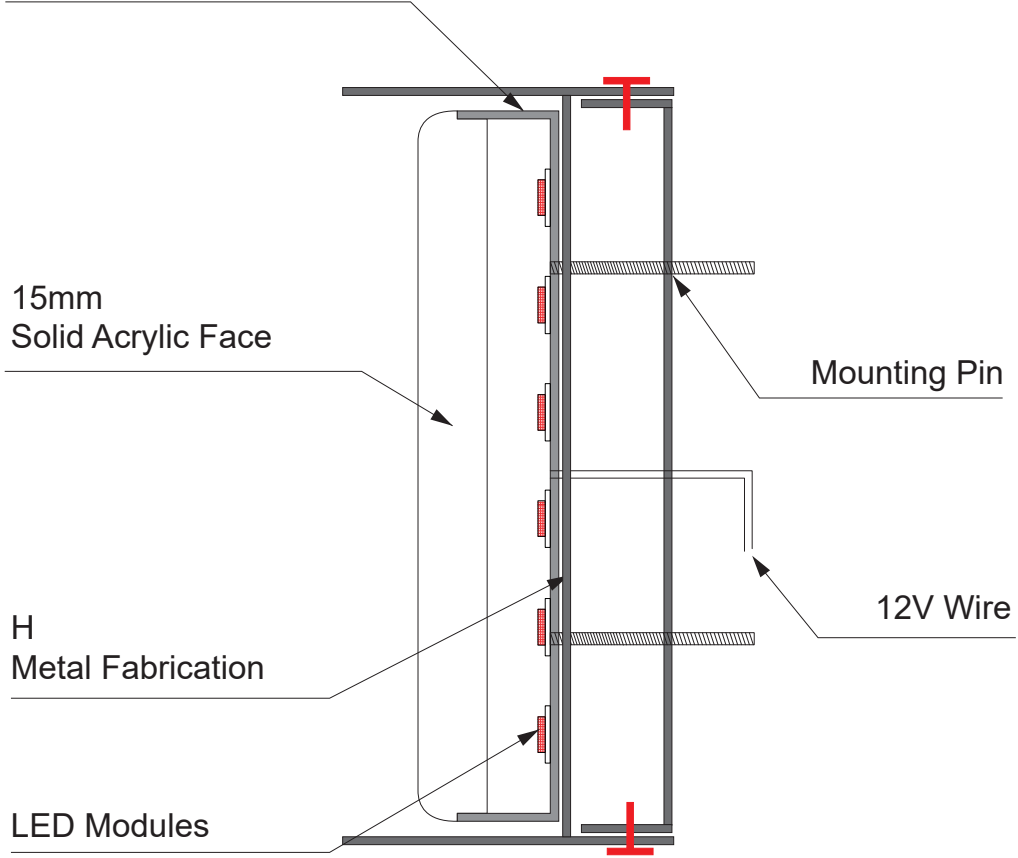

Acrylic Engraved LED Neon Sign

Metal Backing: 15-40mm
/ Acrylic Backing: 15-20mm

Option A: 180° Neon Sign

Metal Backing: 15-40mm
/ Acrylic Backing: 15-20mm

Option B: 270° Neon Sign

Acrylic Engraved LED Neon Sign

Option C: 360° Neon Sign
Stroke ≥ 18mm

Option D: 360° Neon Sign
Stroke ≥ 28mm

Acrylic Engraved LED Neon Sign

Metal Backing: 15-40mm
/ Acrylic Backing: 15-20mm

Option E: 180° Neon Sign (H Holder)
Open Backing

Metal Backing: 15-40mm
/ Acrylic Backing: 15-20mm

Option F: 180° Neon Sign (H Holder)
Closed Backing

Acrylic Engraved LED Neon Sign

Metal Backing: 15-40mm
/ Acrylic Backing: 15-20mm

Option G: 270° Neon Sign (H Holder)
Open Backing

Metal Backing: 15-40mm
/ Acrylic Backing: 15-20mm

Option H : 270° Neon Sign (H Holder)
Closed Backing