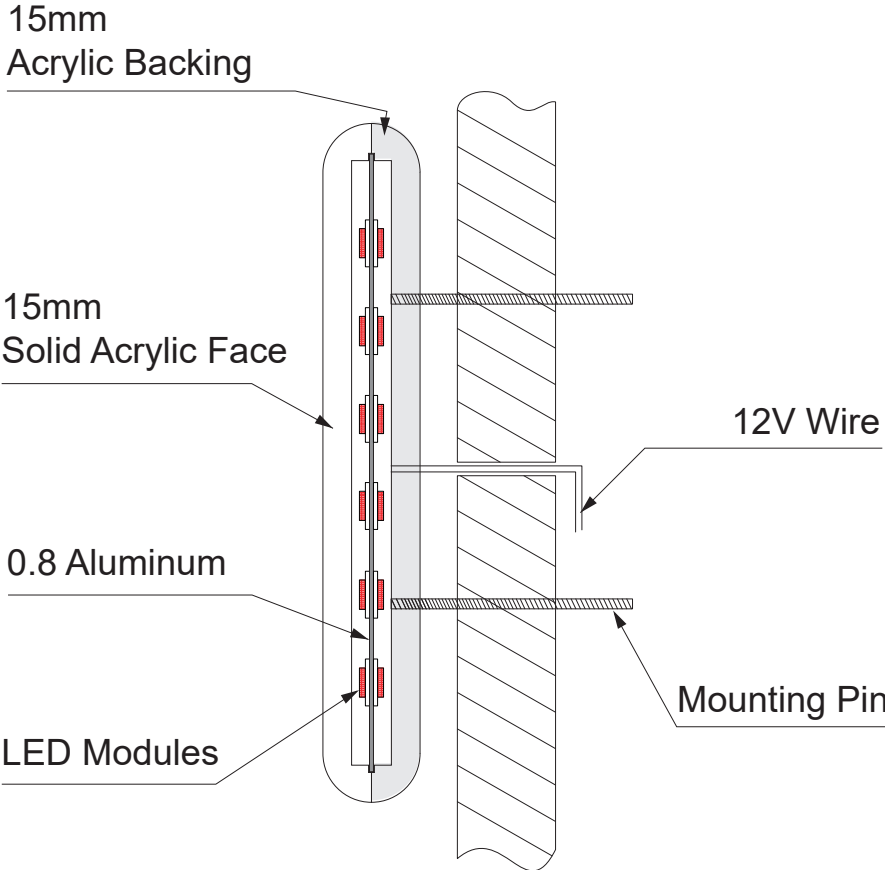

Acrylic Engraved LED Neon Sign

Metal Backing: 15-40mm
/ Acrylic Backing: 15-20mm

Option A: 180° Neon Sign

Metal Backing: 15-40mm
/ Acrylic Backing: 15-20mm

Option B: 270° Neon Sign

Acrylic Engraved LED Neon Sign

Option C: 360° Neon Sign
Stroke ≥ 18mm

Option D: 360° Neon Sign
Stroke ≥ 28mm

Acrylic Engraved LED Neon Sign

Metal Backing: 15-40mm
/ Acrylic Backing: 15-20mm

Option E: 180° Neon Sign (H Holder)
Open Backing

Metal Backing: 15-40mm
/ Acrylic Backing: 15-20mm

Option F: 180° Neon Sign (H Holder)
Closed Backing

Acrylic Engraved LED Neon Sign

Metal Backing: 15-40mm
/ Acrylic Backing: 15-20mm

Option G: 270° Neon Sign (H Holder)
Open Backing

Metal Backing: 15-40mm
/ Acrylic Backing: 15-20mm

Option H : 270° Neon Sign (H Holder)
Closed Backing