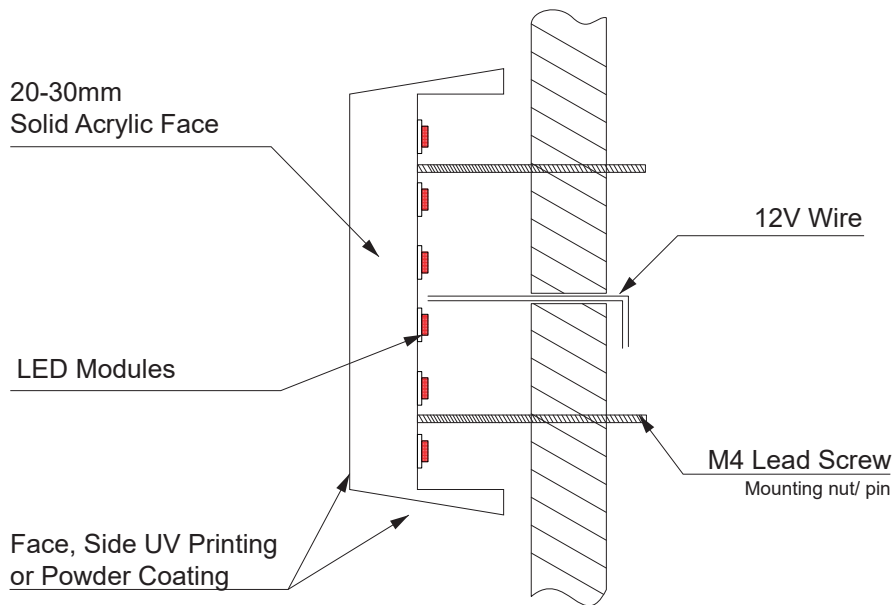

# Engraved Acrylic Sign with LED Illumination (Bevel Edge)

Option A: Face illuminate

Option B: Face & Back illuminate

Option C: Back illuminate

# Engraved Acrylic Sign with LED Illumination (Bevel Edge)

Option D: Side illuminate

Option E: Side illuminate

# Engraved Acrylic Sign with LED Illumination (Bevel Edge)

Option F: Back illuminate  
Open Back

Option G: Back illuminate  
Close Back