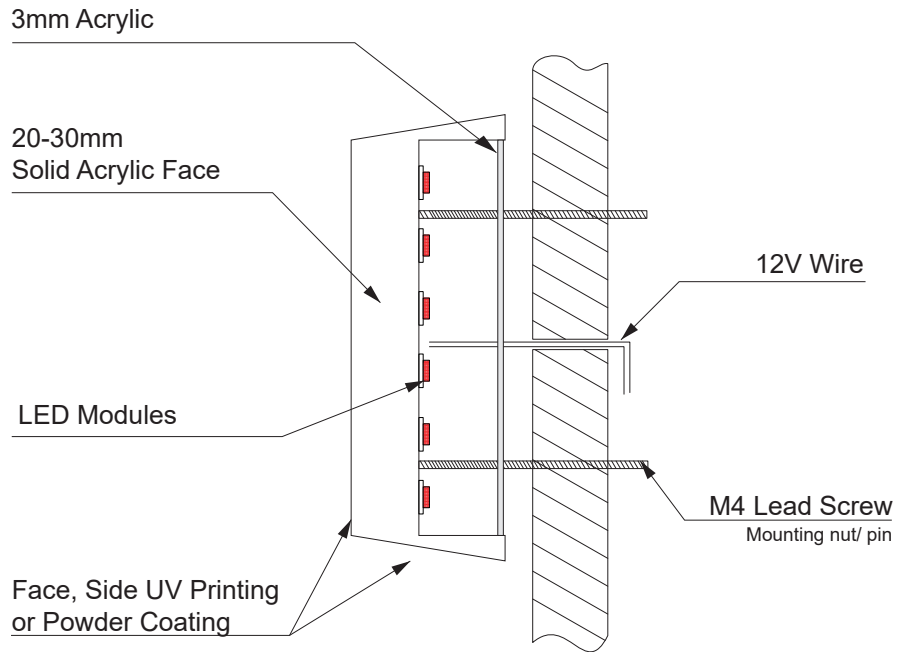

# Engraved Acrylic Sign with LED Illumination (Bevel Edge)

Option A: Face illuminate

Option B: Face & Back illuminate

Option C: Back illuminate

# Engraved Acrylic Sign with LED Illumination (Bevel Edge)

Option D: Side illuminate

Option E: Side illuminate

# Engraved Acrylic Sign with LED Illumination (Bevel Edge)

Option F: Back illuminate  
Open Back

Option G: Back illuminate  
Close Back