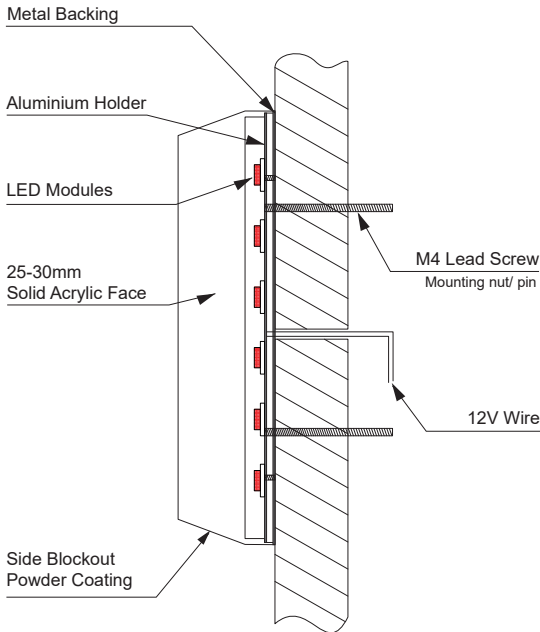

# Engraved Acrylic Sign with LED Illumination (Bevel Edge)

Option A: Face illuminate

Option B: Face & Back illuminate

Option C: Back illuminate

# Engraved Acrylic Sign with LED Illumination (Bevel Edge)

Option D: Side illuminate

Option E: Side illuminate

# Engraved Acrylic Sign with LED Illumination (Bevel Edge)

Option F: Back illuminate  
Open Back

Option G: Back illuminate  
Close Back