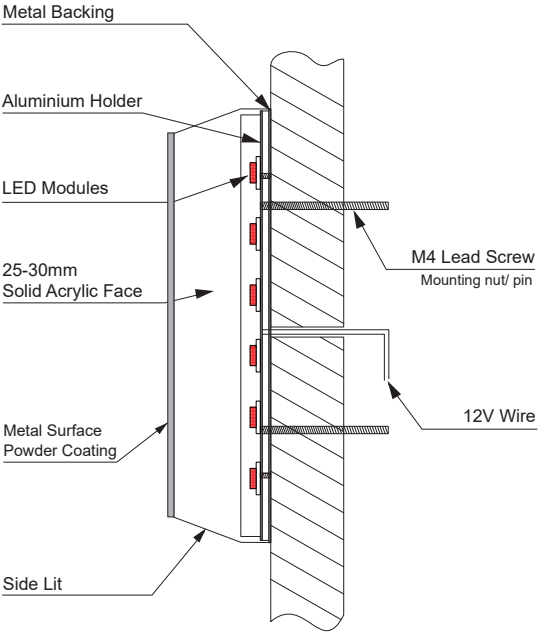

# Engraved Acrylic Sign with LED Illumination (Bevel Edge)

Option A: Face illuminate

Option B: Face & Back illuminate

Option C: Back illuminate

# Engraved Acrylic Sign with LED Illumination (Bevel Edge)

Option D: Side illuminate

Option E: Side illuminate

# Engraved Acrylic Sign with LED Illumination (Bevel Edge)

Option F: Back illuminate  
Open Back

Option G: Back illuminate  
Close Back