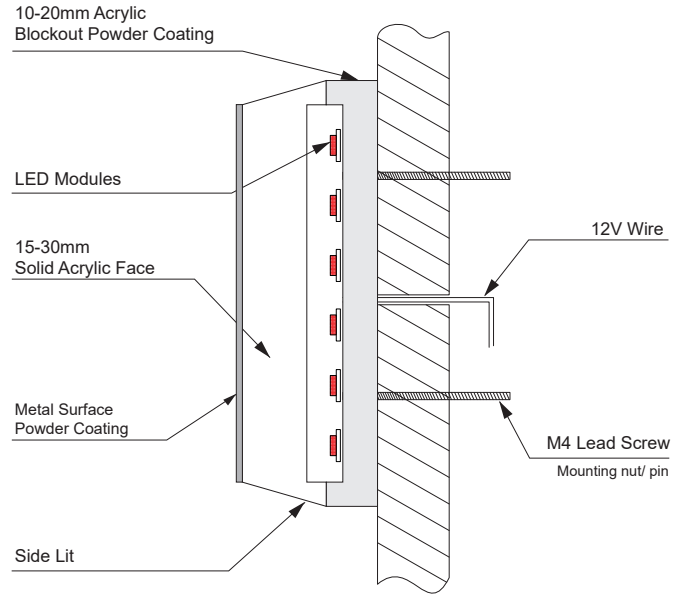

# Engraved Acrylic Sign with LED Illumination (Bevel Edge)

Option A: Face illuminate

Option B: Face & Back illuminate

Option C: Back illuminate

# Engraved Acrylic Sign with LED Illumination (Bevel Edge)

Option D: Side illuminate

Option E: Side illuminate

# Engraved Acrylic Sign with LED Illumination (Bevel Edge)

Option F: Back illuminate  
Open Back

Option G: Back illuminate  
Close Back