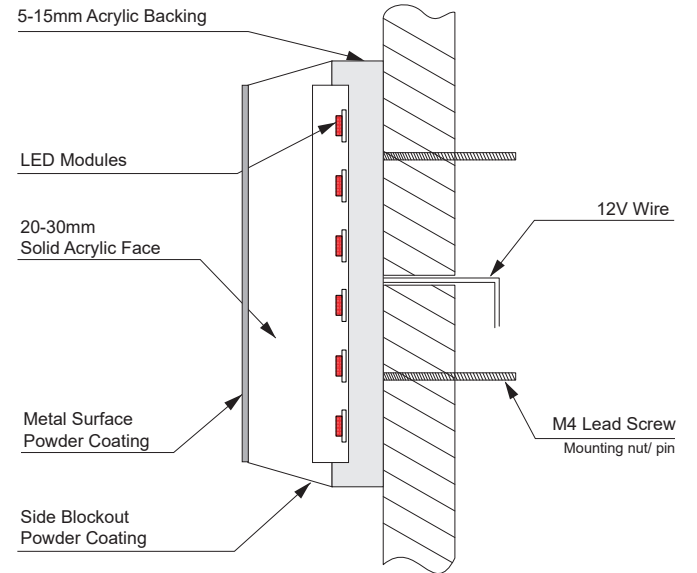

# Engraved Acrylic Sign with LED Illumination (Bevel Edge)

Option A: Face illuminate

Option B: Face & Back illuminate

Option C: Back illuminate

# Engraved Acrylic Sign with LED Illumination (Bevel Edge)

Option D: Side illuminate

Option E: Side illuminate

# Engraved Acrylic Sign with LED Illumination (Bevel Edge)

Option F: Back illuminate  
Open Back

Option G: Back illuminate  
Close Back