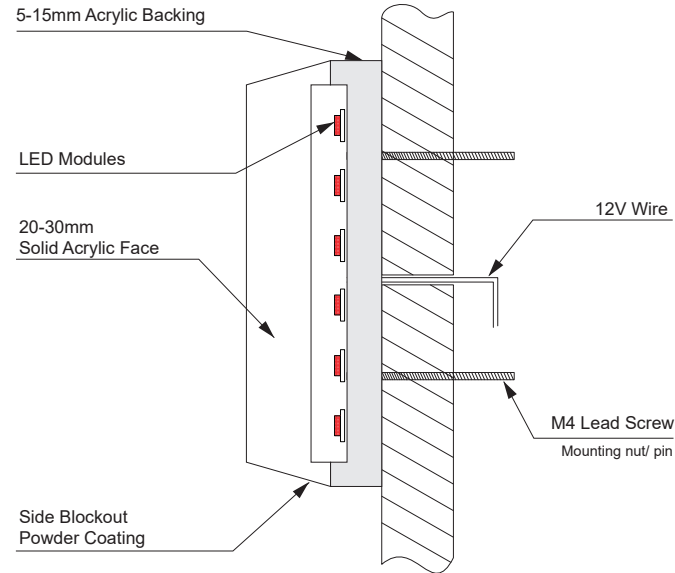

# Engraved Acrylic Sign with LED Illumination (Bevel Edge)

Option A: Face illuminate

Option B: Face & Back illuminate

Option C: Back illuminate

# Engraved Acrylic Sign with LED Illumination (Bevel Edge)

Option D: Side illuminate

Option E: Side illuminate

# Engraved Acrylic Sign with LED Illumination (Bevel Edge)

Option F: Back illuminate  
Open Back

Option G: Back illuminate  
Close Back