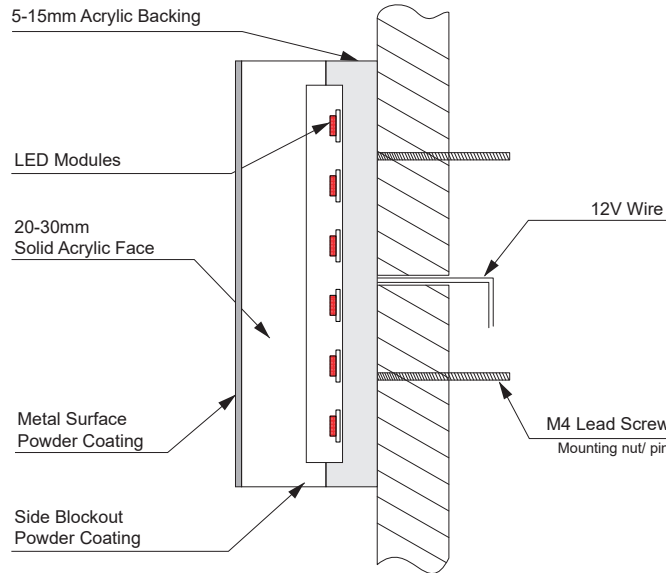

Engraved Acrylic Sign with LED Illumination (Straight Edge)

Option A: Face/ Side illuminate

Option B: Face & Back illuminate

Option C: Back illuminate

Engraved Acrylic Sign with LED Illumination (Straight Edge)

Option D: Side illuminate

Option E: Side illuminate

Engraved Acrylic Sign with LED Illumination (Straight Edge)

Option F: Back illuminate
Open Back

Option G: Back illuminate
Close Back