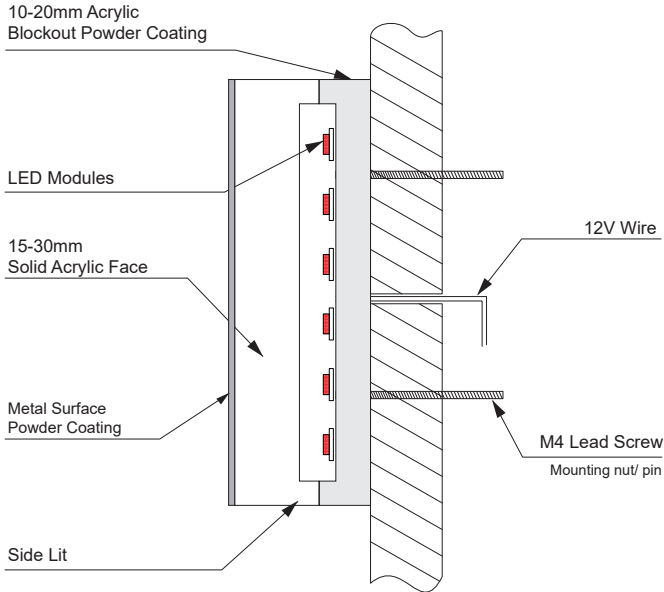

Engraved Acrylic Sign with LED Illumination (Straight Edge)

Option A: Face/ Side illuminate

Option B: Face & Back illuminate

Option C: Back illuminate

Engraved Acrylic Sign with LED Illumination (Straight Edge)

Option D: Side illuminate

Option E: Side illuminate

Engraved Acrylic Sign with LED Illumination (Straight Edge)

Option F: Back illuminate
Open Back

Option G: Back illuminate
Close Back