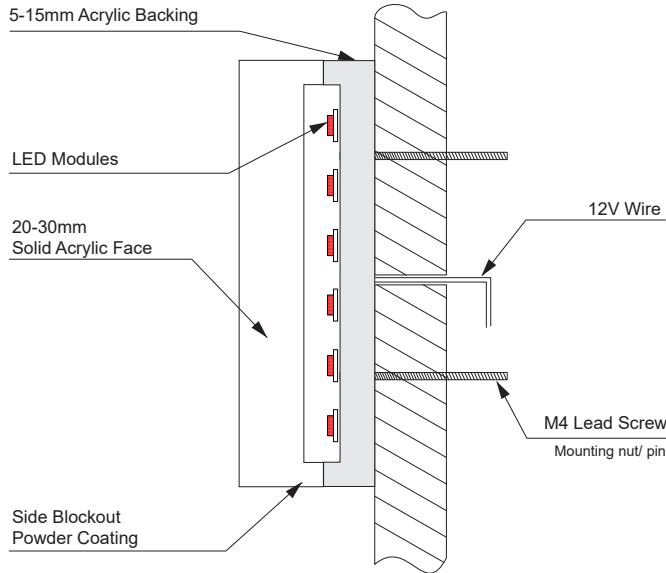

Engraved Acrylic Sign with LED Illumination (Straight Edge)

Option A: Face/ Side illuminate

Option B: Face & Back illuminate

Option C: Back illuminate

Engraved Acrylic Sign with LED Illumination (Straight Edge)

Option D: Side illuminate

Option E: Side illuminate

Engraved Acrylic Sign with LED Illumination (Straight Edge)

Option F: Back illuminate
Open Back

Option G: Back illuminate
Close Back