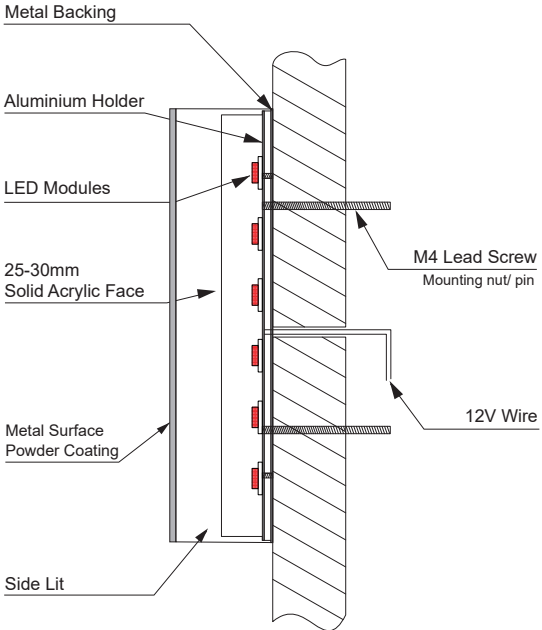

Engraved Acrylic Sign with LED Illumination (Straight Edge)

Option A: Face/ Side illuminate

Option B: Face & Back illuminate

Option C: Back illuminate

Engraved Acrylic Sign with LED Illumination (Straight Edge)

Option D: Side illuminate

Option E: Side illuminate

Engraved Acrylic Sign with LED Illumination (Straight Edge)

Option F: Back illuminate
Open Back

Option G: Back illuminate
Close Back