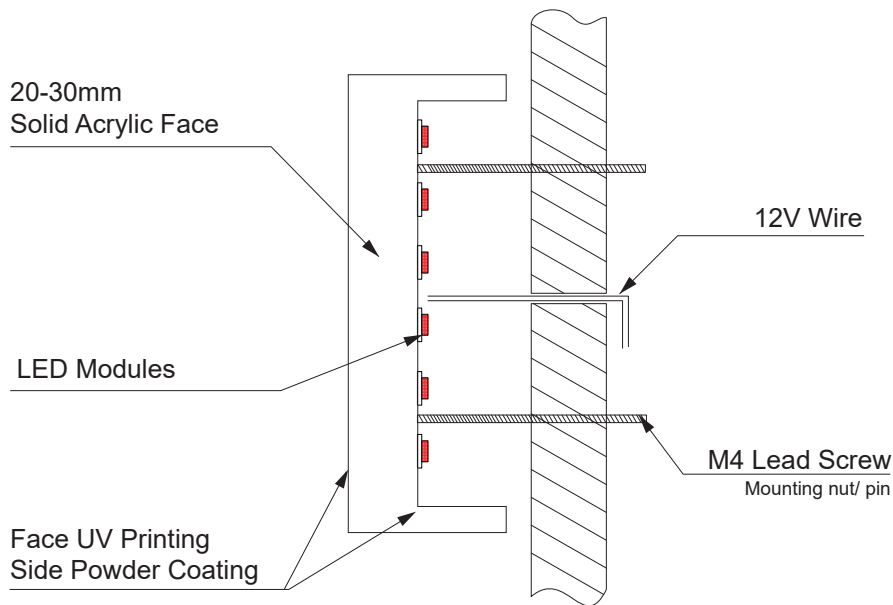

Engraved Acrylic Sign with LED Illumination (Straight Edge)

Option A: Face/ Side illuminate

Option B: Face & Back illuminate

Option C: Back illuminate

Engraved Acrylic Sign with LED Illumination (Straight Edge)

Option D: Side illuminate

Option E: Side illuminate

Engraved Acrylic Sign with LED Illumination (Straight Edge)

Option F: Back illuminate
Open Back

Option G: Back illuminate
Close Back