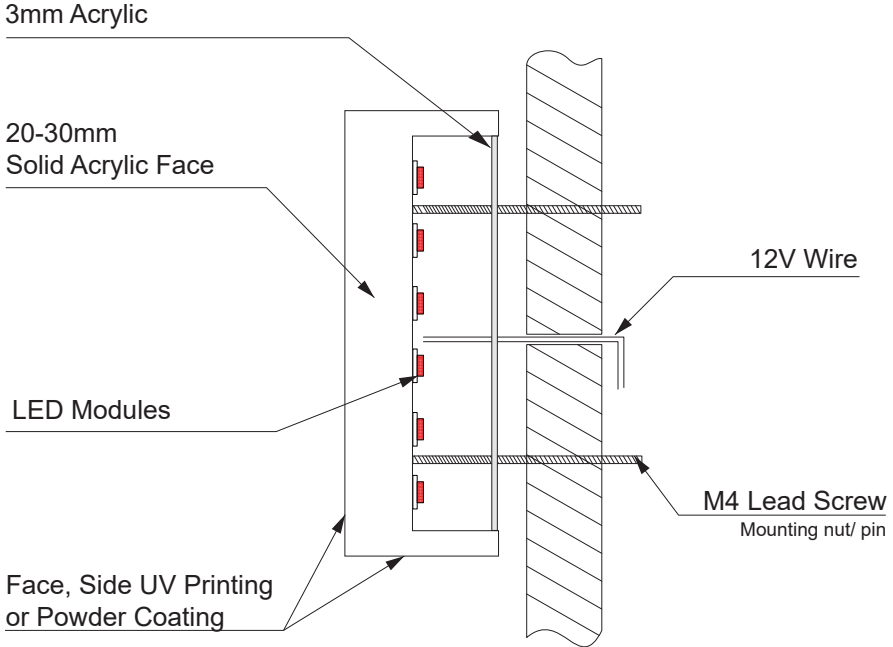

Engraved Acrylic Sign with LED Illumination (Straight Edge)

Option A: Face/ Side illuminate

Option B: Face & Back illuminate

Option C: Back illuminate

Engraved Acrylic Sign with LED Illumination (Straight Edge)

Option D: Side illuminate

Option E: Side illuminate

Engraved Acrylic Sign with LED Illumination (Straight Edge)

Option F: Back illuminate
Open Back

Option G: Back illuminate
Close Back