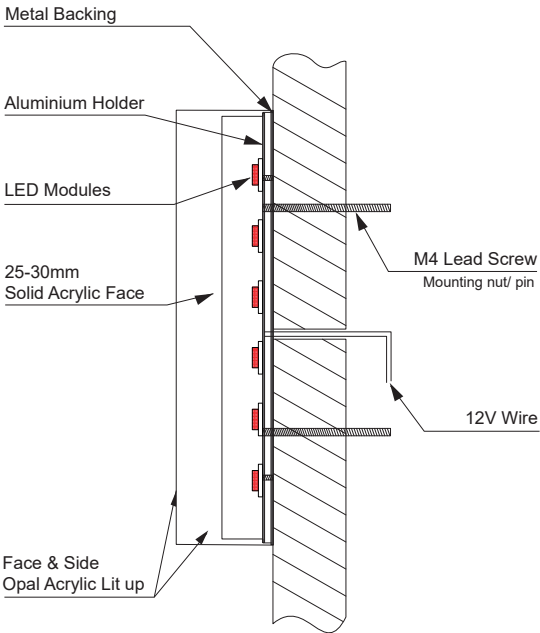

Engraved Acrylic Sign with LED Illumination (Straight Edge)

Option A: Face/ Side illuminate

Option B: Face & Back illuminate

Option C: Back illuminate

Engraved Acrylic Sign with LED Illumination (Straight Edge)

Option D: Side illuminate

Option E: Side illuminate

Engraved Acrylic Sign with LED Illumination (Straight Edge)

Option F: Back illuminate
Open Back

Option G: Back illuminate
Close Back