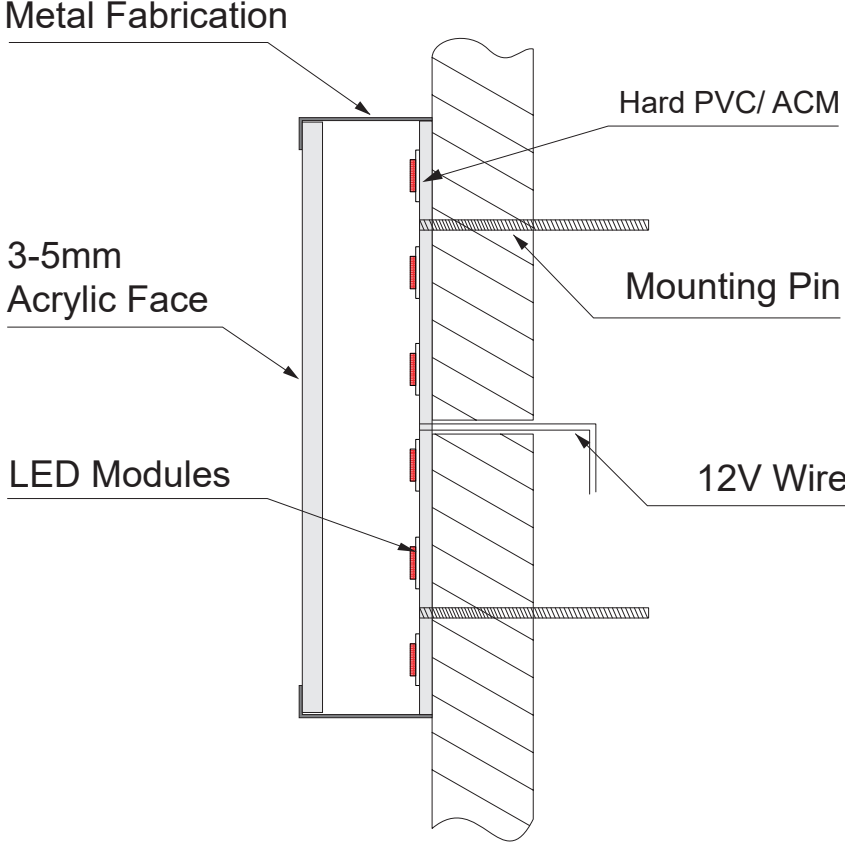

Face Illuminated LED Channel Letter

Option A: Metal Back

Option A: PVC Back