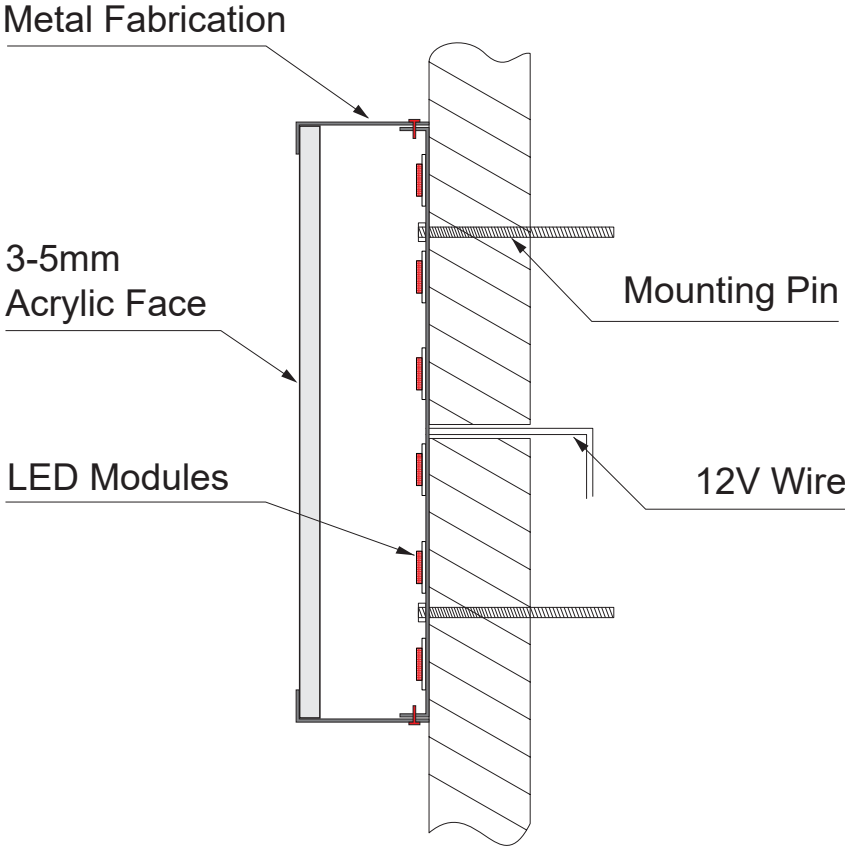

Face Illuminated LED Channel Letter

Option A: Metal Back

Option A: PVC Back