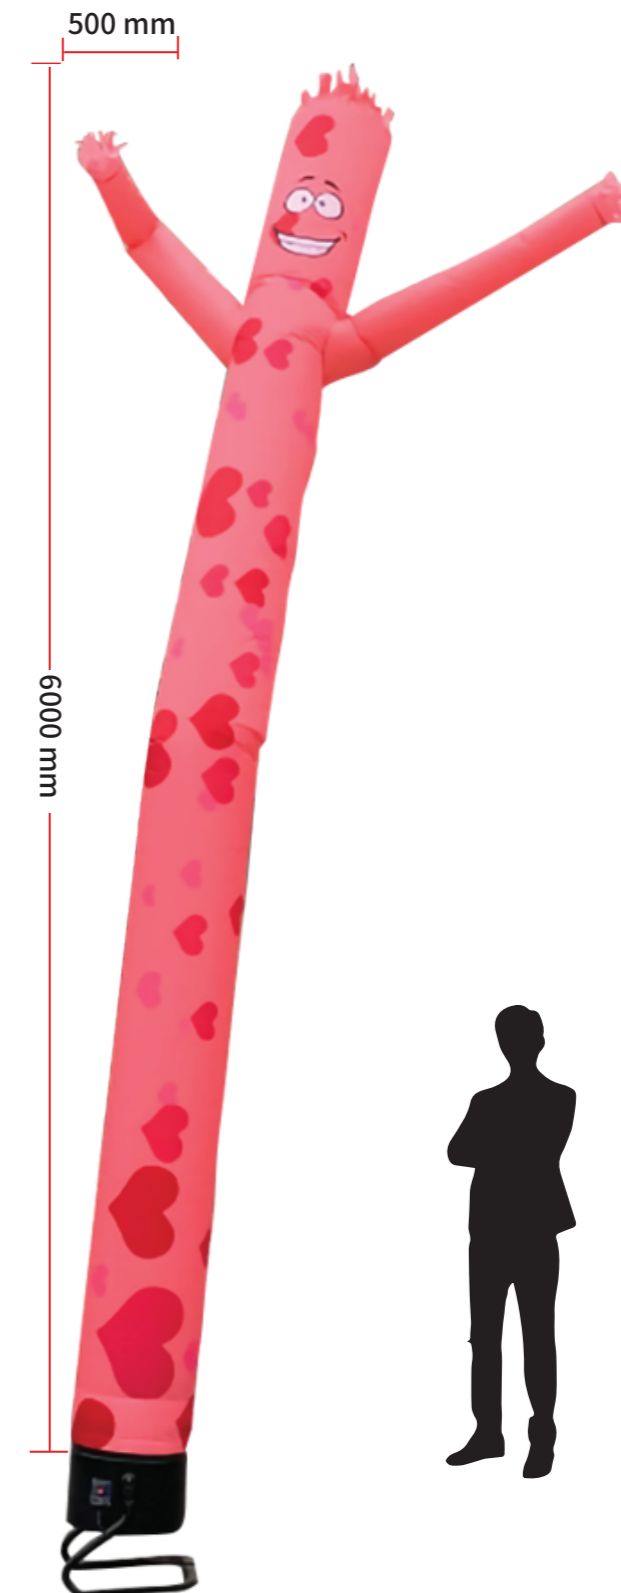

6m High Inflatable Air Dancer Short Arms

Artwork Specifications

Print Ready Artwork Requirement:

Artwork to be supplied as a PDF file.
Artwork to be set up as CMYK or Pantone color mode.
All the text must be outlined/ convert to path.
All images and elements must be embed . No trim, crop or registration marks.
Artwork to be supplied at 100% 50% 25% or 10%. The correct proportion is important.
Photographic images should be supplied at 150dpi or better resolution.

6m High Inflatable Air Dancer Short Arms Artwork Template

Size: 10%

-  Bleed Line
-  Finished Size
-  Safe Artwork Area

PMS OR CMYK COLOR

IMPORTANT

OUTLINE all fonts before saving file.

6m High Inflatable Air Dancer Long Arms