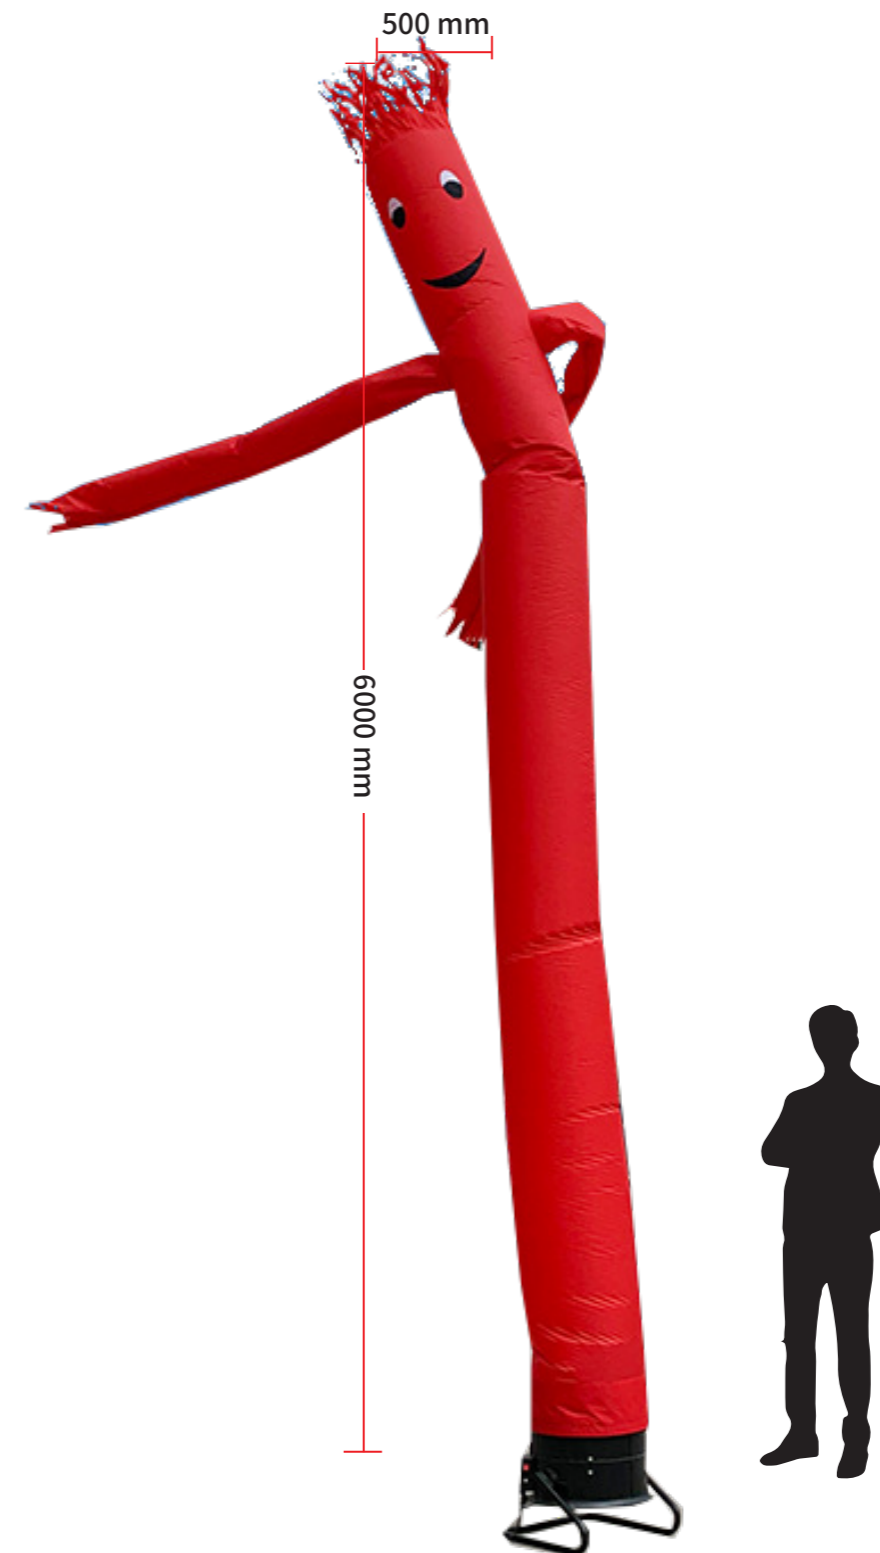

6m High Inflatable Air Dancer Long Arms

Artwork Specifications

Print Ready Artwork Requirement:

Artwork to be supplied as a PDF file.
Artwork to be set up as CMYK or Pantone color mode.
All the text must be outlined/ convert to path.
All images and elements must be embed . No trim, crop or registration marks.
Artwork to be supplied at 100% 50% 25% or 10%. The correct proportion is important.
Photographic images should be supplied at 150dpi or better resolution.

Send Artwork:

Email to artwork@bigbanner.com.au if size is less than 20MB.
For large artwork, use free service of www.wetransfer.com/www.hightail.com,
or any other website to upload file and send us the download link.
(with clear reference of your order/invoice number)